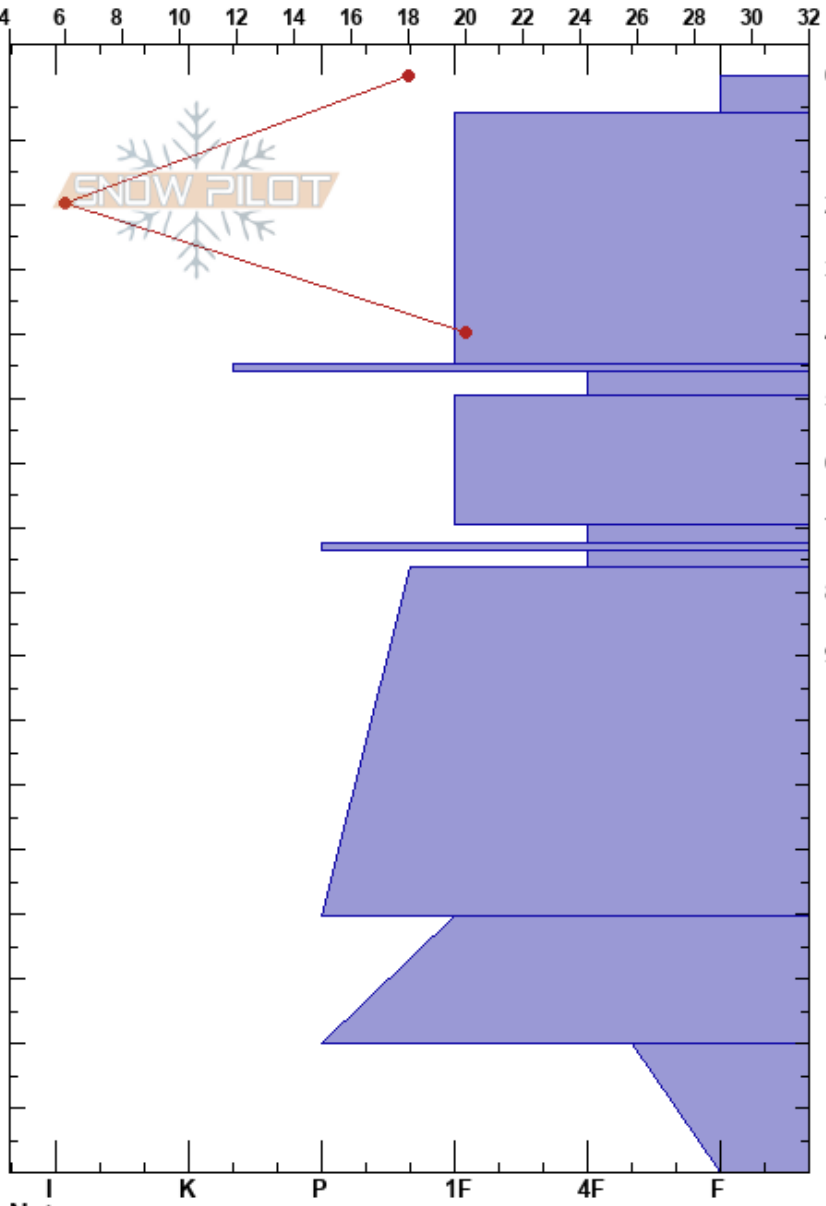

20230301meathillMNL

Vanessa Logsdon

Rabbit Ears Range

03/01/2023 - 12:31pm

CO

Co-ord: 40.37526N, -106.54881W

Elevation: 8680 ft

Slope Angle: 16°

Aspect: NE

Wind Loading:

Specifics: Pit dug in a Ski Area; Pit is representative of backcountry

Stability:

HS: 170

Layer Notes:

Air Temperature: 18°F

PF: 20

46-49.6cm: Problematic layer

Sky Cover: OVC

PS: 4

Precipitation: NO

Wind: S Light Breeze

Crystal Form	Crystal Size	Moisture	ρ kg/m ³	Stability tests & Layer comments
	0.5			
				← PST50/90 (End) @55cm
	1.5-2			
				CTN
				ECTX