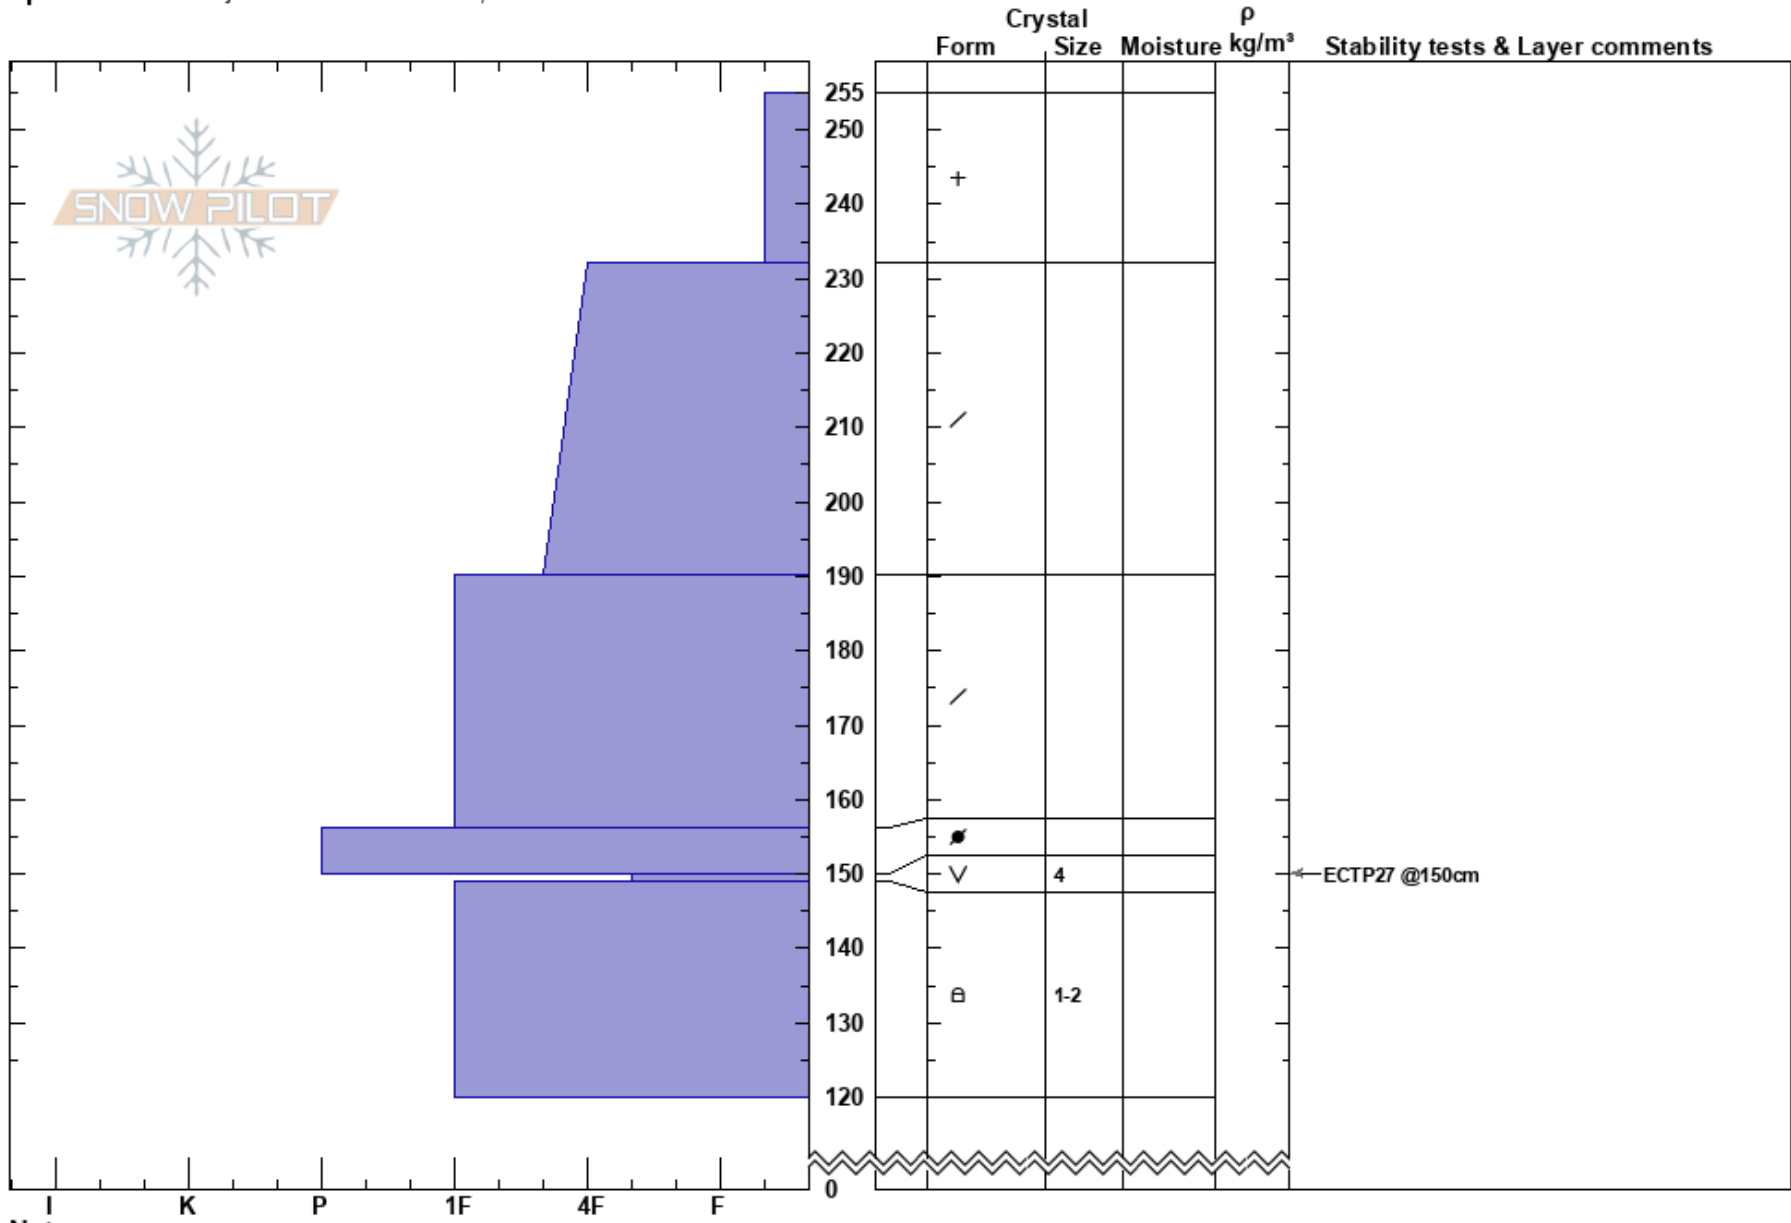

Sage Basin Avalanche
 Madison Range-S
 MT
Elevation: 9200 ft
Aspect: 19°
Specifics: Pit is adjacent to avalanche: flank;

Dave Zinn
 03/01/2023 - 11:15am
Co-ord: 44.95055N, -111.31178W
Slope Angle: 38°
Wind Loading: previous

Stability: Fair
Air Temperature:
HS: 255
Layer Notes: 150-149cm: Problematic layer
Sky Cover: OVC
Precipitation: S-1
Wind: Calm

Notes: