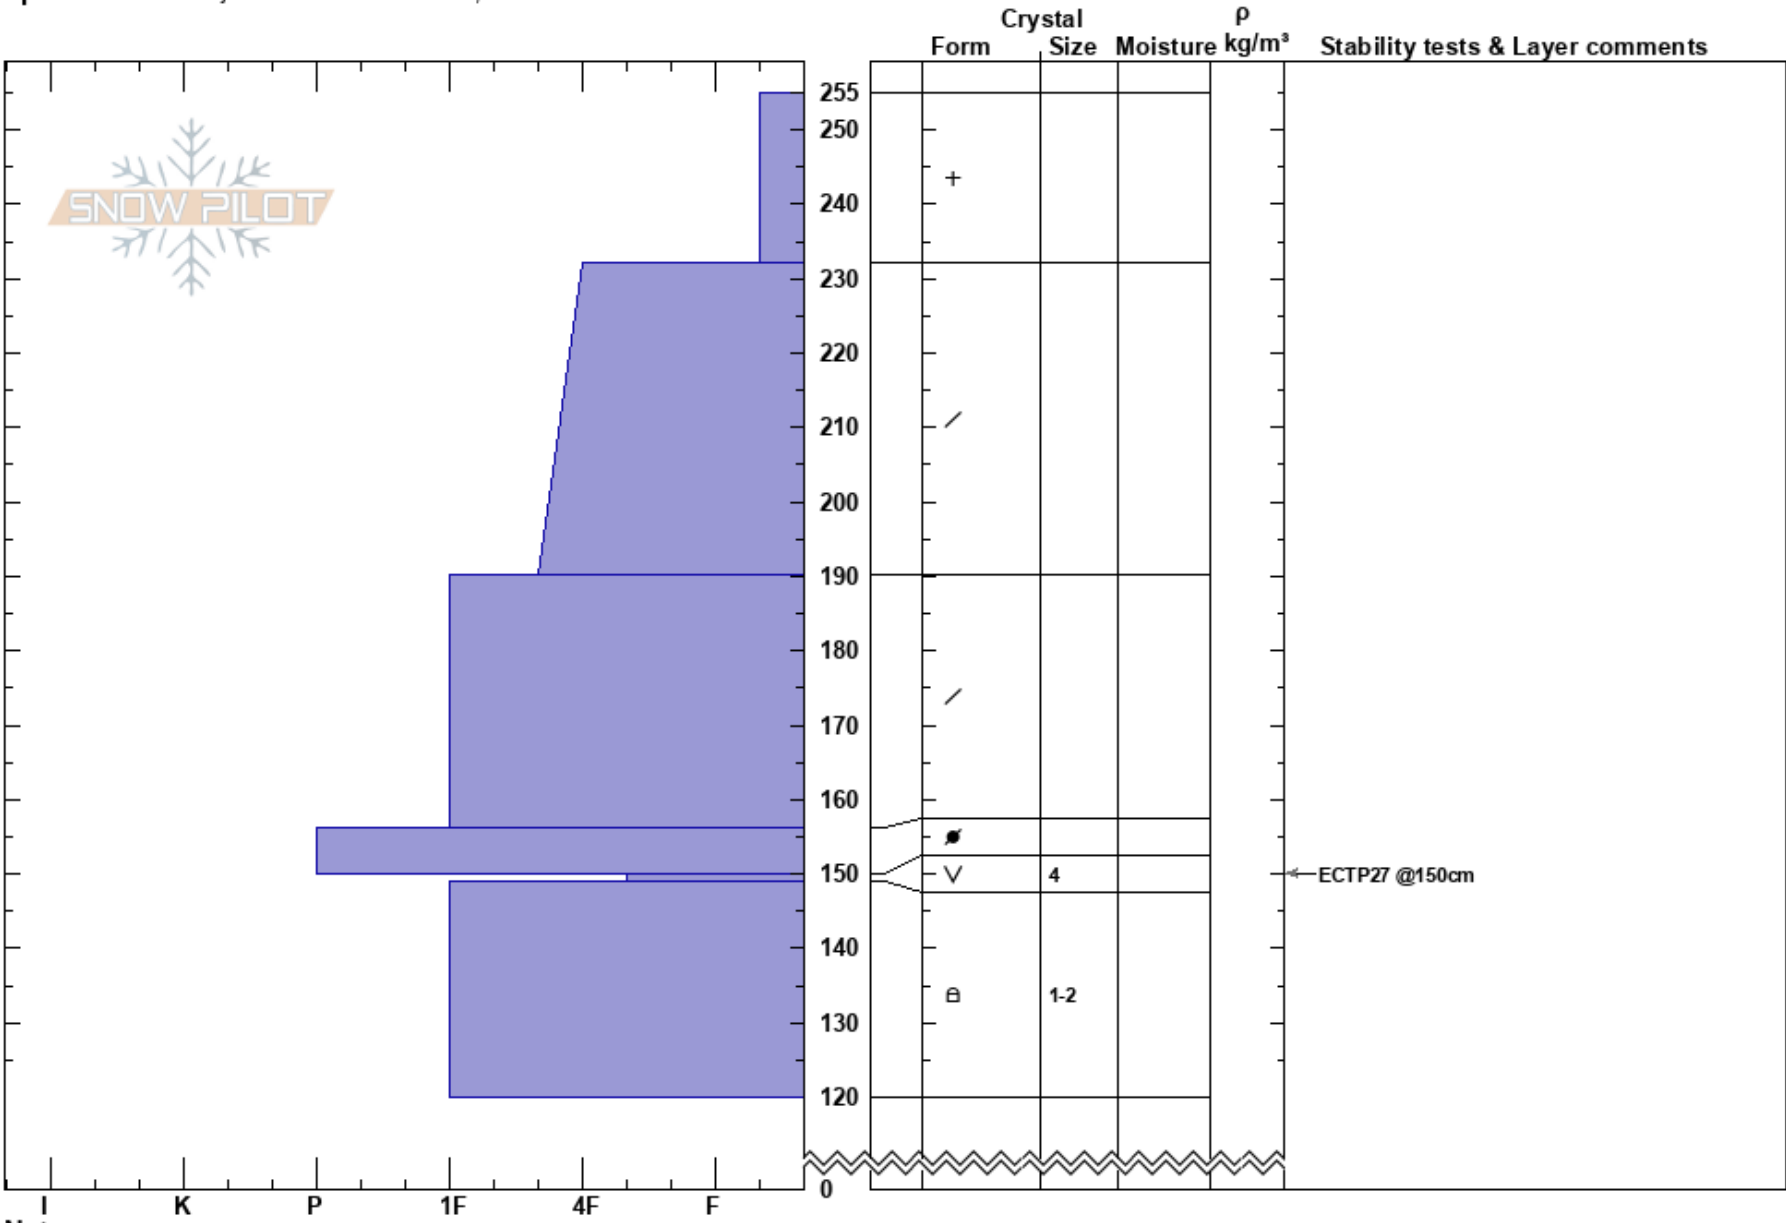

Sage Basin Avalanche
 Madison Range-S
 MT
Elevation: 9200 ft
Aspect: 19°
Specifics: Pit is adjacent to avalanche: flank;

Dave Zinn
 03/01/2023 - 11:15am
Co-ord: 44.95055N, -111.31178W
Slope Angle: 38°
Wind Loading: previous

Stability: Fair
Air Temperature:
Sky Cover: OVC
Precipitation: S-1
Wind: Calm

HS: 255
Layer Notes: 150-149cm: Problematic layer

Notes: