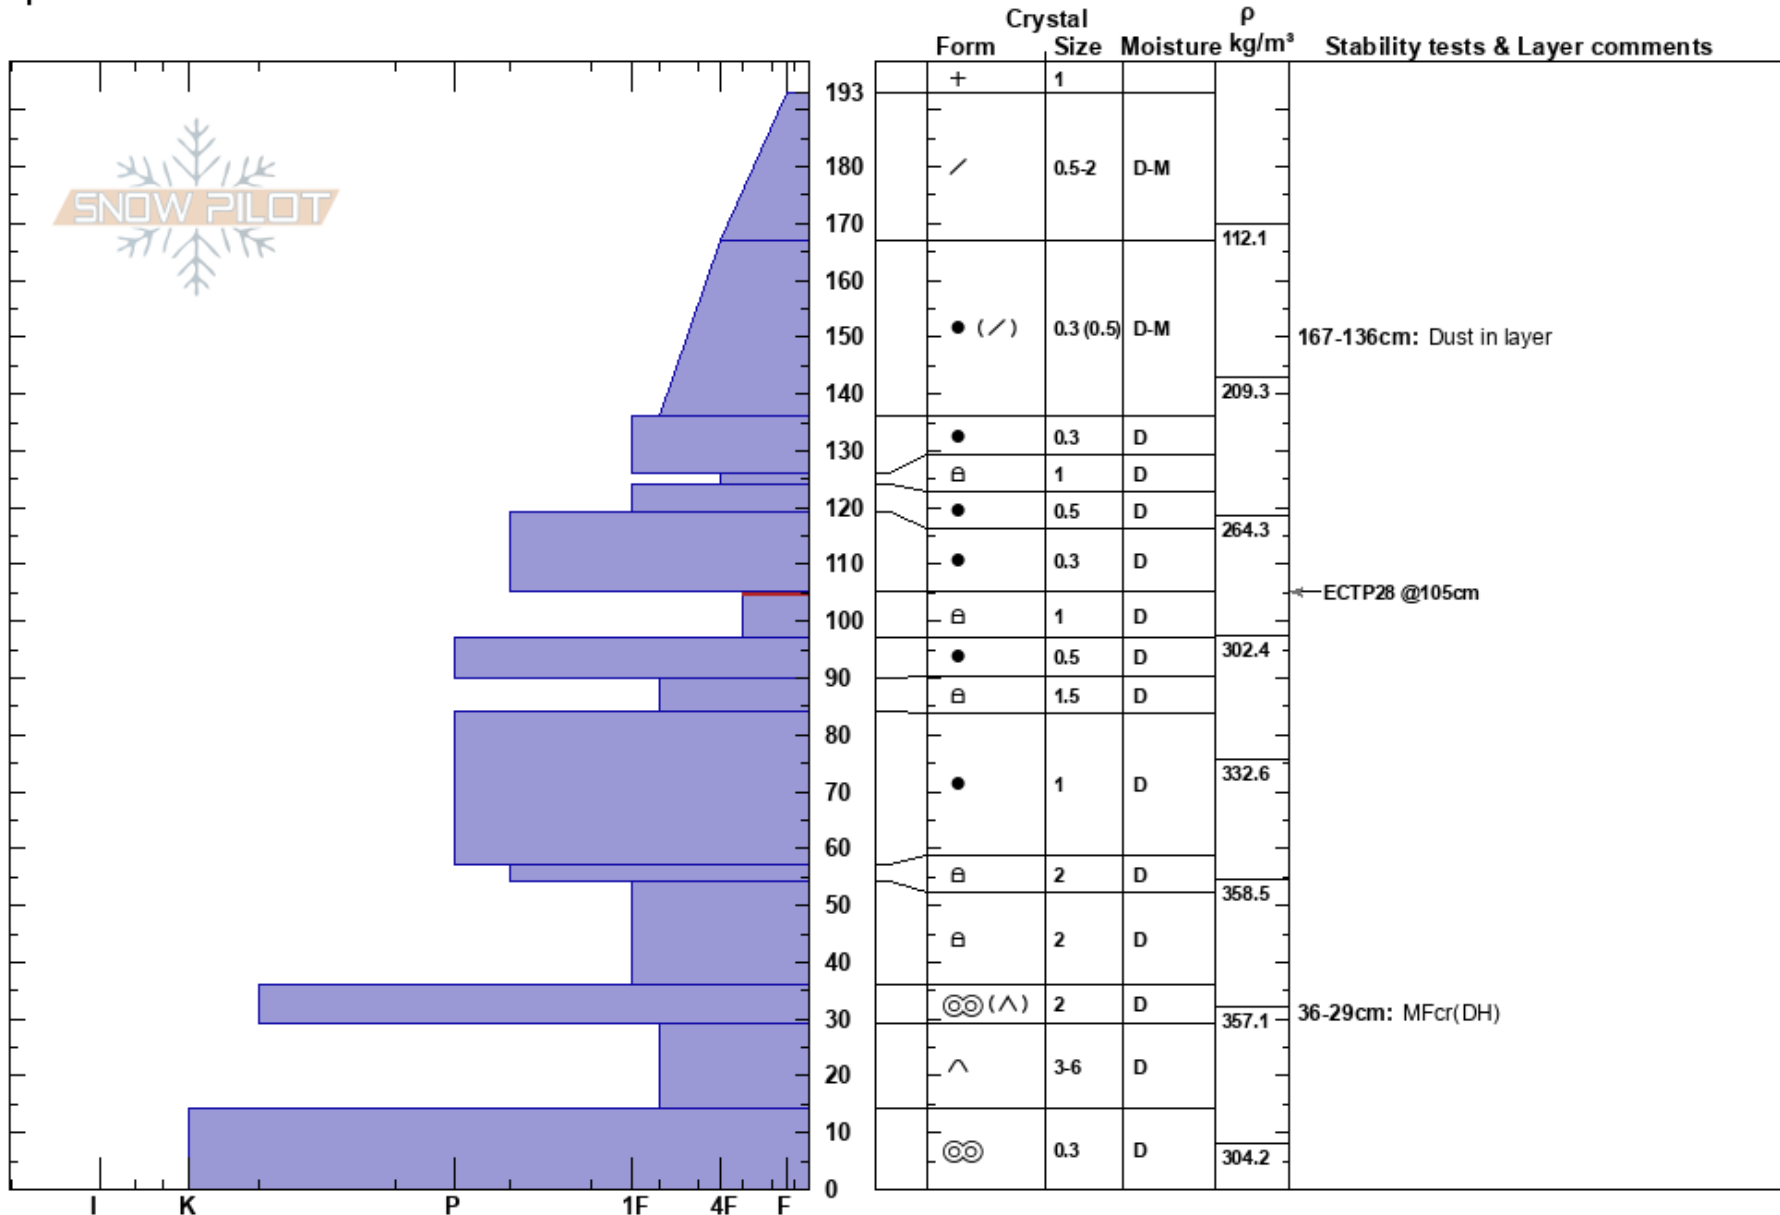

Sopris BTL
 Elk Mountains
 CO
Elevation: 9882 ft
Aspect: 70°
Specifics:

Dylan Craaybeek
 03/01/2023 - 11:30am
Co-ord: 13S 315999E 4350015N
Slope Angle: 15°
Wind Loading: yes

Stability:
Air Temperature:
Sky Cover: OVC
Precipitation: S-1
Wind: NW Light Breeze

HS: 193
PF: 35
PS: 15
Layer Notes:
 167-136cm: Dust in layer
 105-97cm: Problematic layer
 36-29cm: MFcr(DH)

Notes: The total snowpack is composed of 20.2 inches of water excluding a SWE sample of the basal ice layer