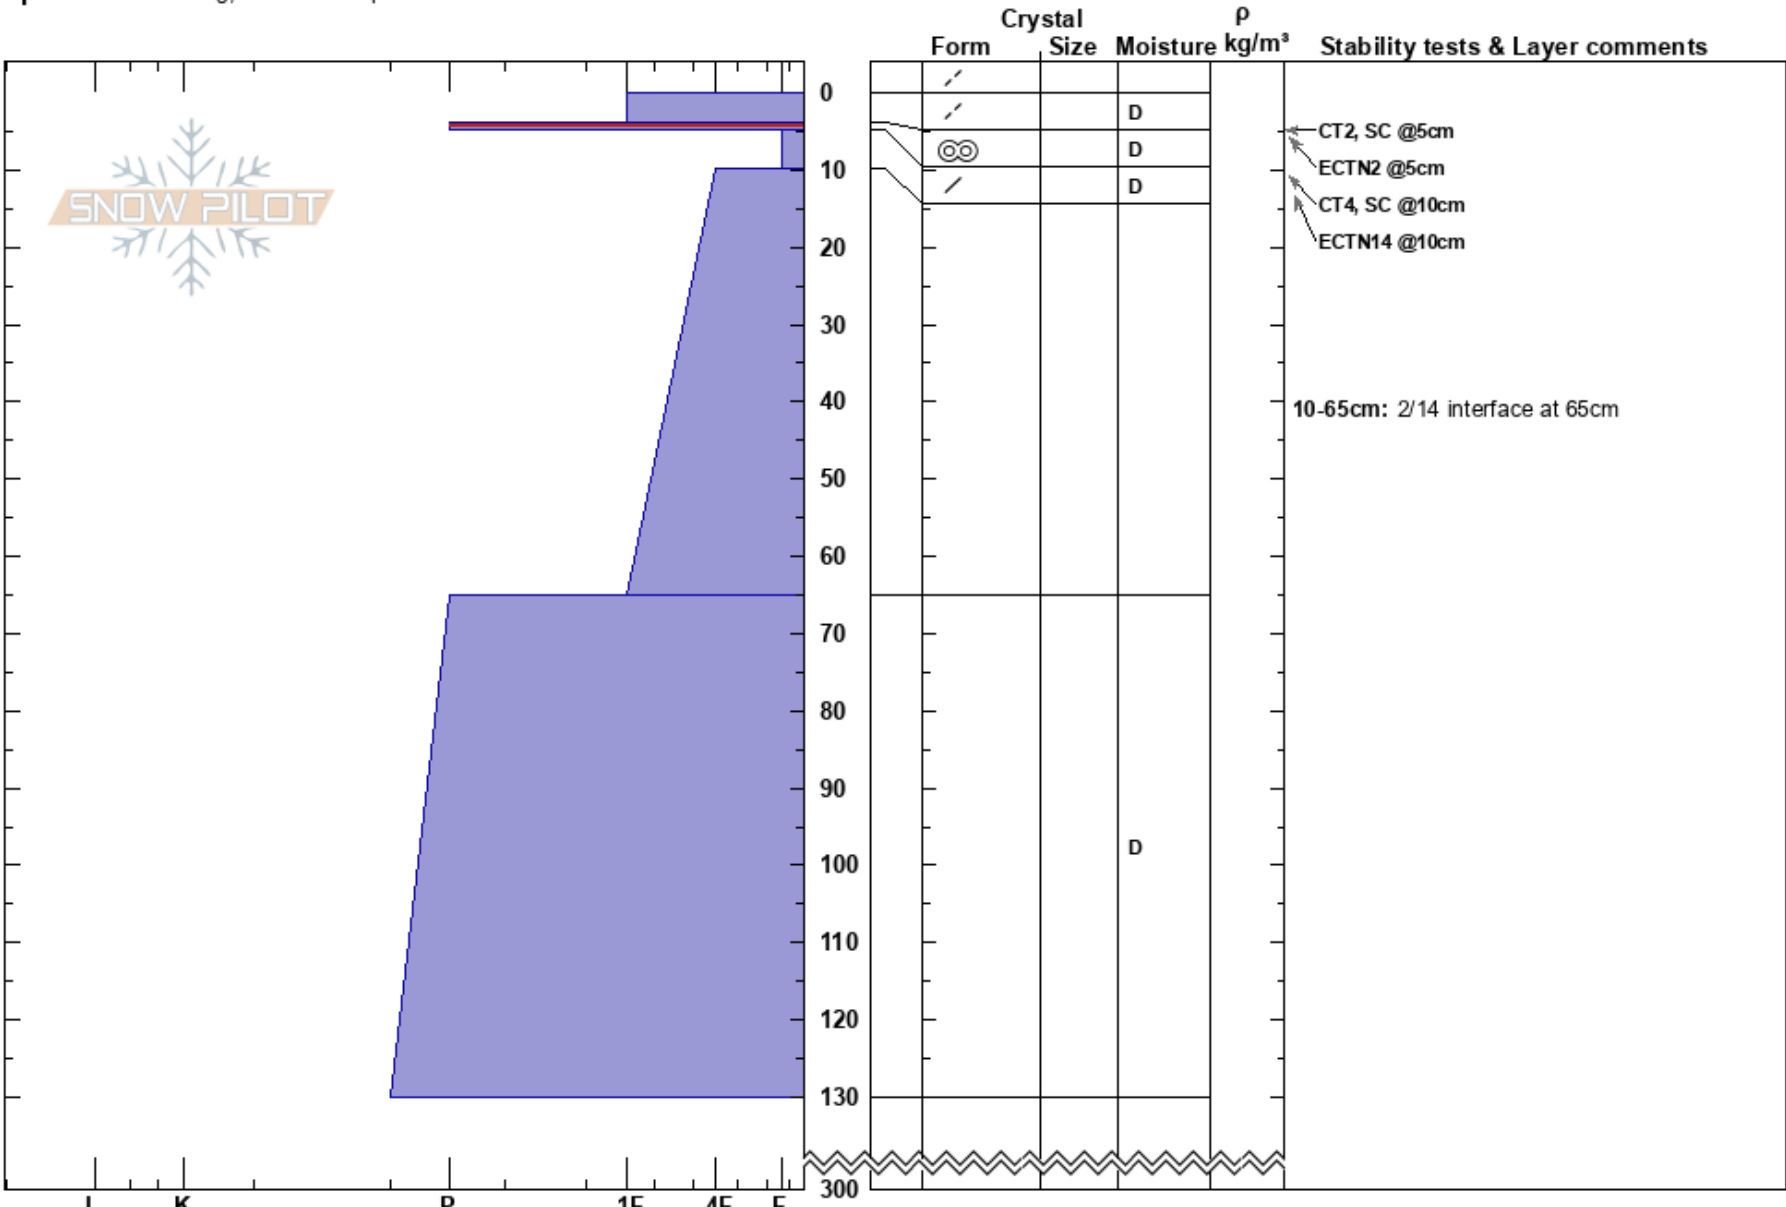

Cooprprate Tubes
 Chugach Range
 AK
 Elevation: 3600 ft
 Aspect: E
 Specifics: Cracking; We skied slope

Michael Barney
 02/25/2023 - 9:00am
 Co-ord: 61.20266N, -146.00555W
 Slope Angle:
 Wind Loading: yes

Stability:
 Air Temperature: 13°F
 Sky Cover: SCT
 Precipitation: NO
 Wind: NE Moderate
 HS: 300
 PF: 45
 PS: 20
 Layer Notes:
 4-5cm: Problematic layer
 10-65cm: 2/14 interface at 65cm

Notes: 230cm to 300cm(ground) felt hollow with a probe