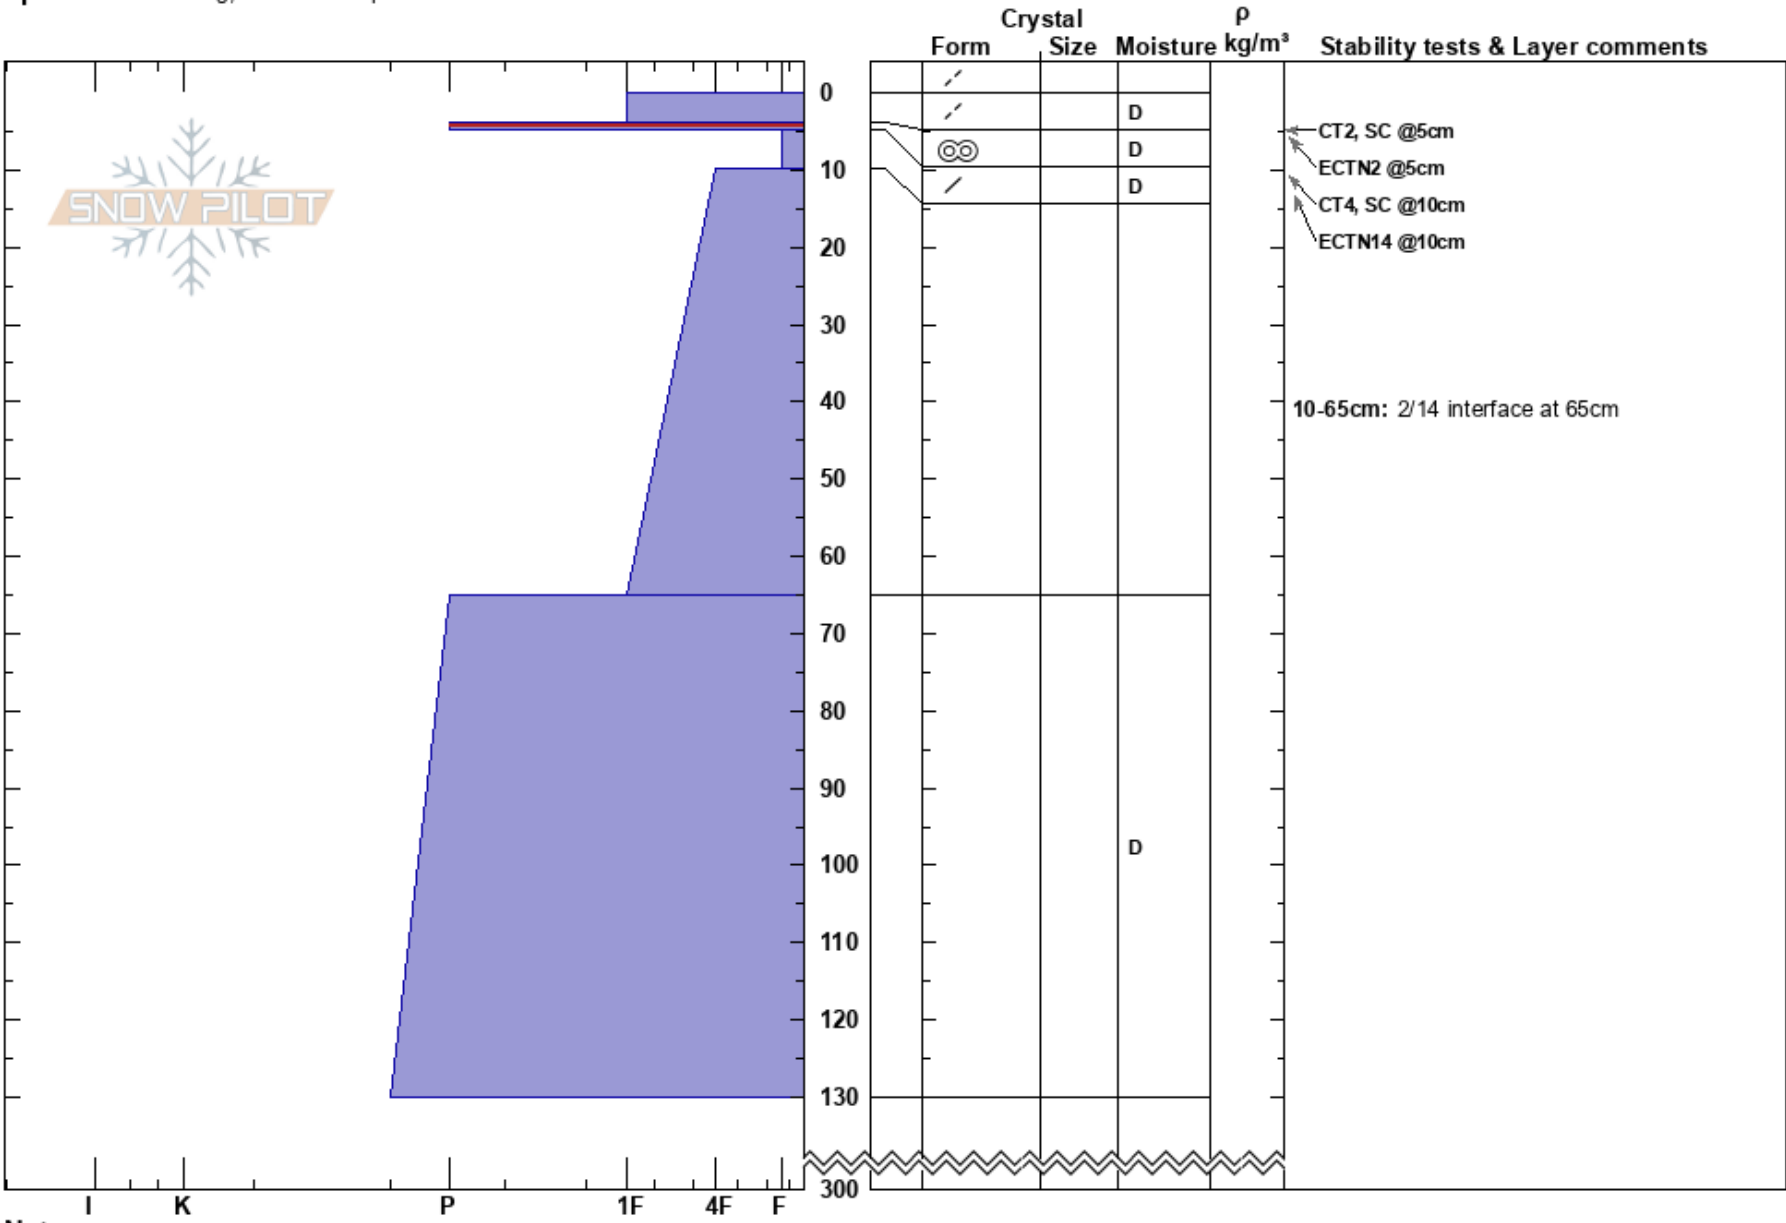

Cooprte Tubes
 Chugach Range
 AK
 Elevation: 3600 ft
 Aspect: E
 Specifics: Cracking; We skied slope

Michael Barney
 02/25/2023 - 9:00am
 Co-ord: 61.20266N, -146.00555W
 Slope Angle:
 Wind Loading: yes

Stability:
 Air Temperature: 13°F
 Sky Cover: SCT
 Precipitation: NO
 Wind: NE Moderate

HS:300
 PF: 45
 PS: 20
 Layer Notes:
 4-5cm: Problematic layer
 10-65cm: 2/14 interface at 65cm

Notes: 230cm to 300cm(ground) felt hollow with a probe