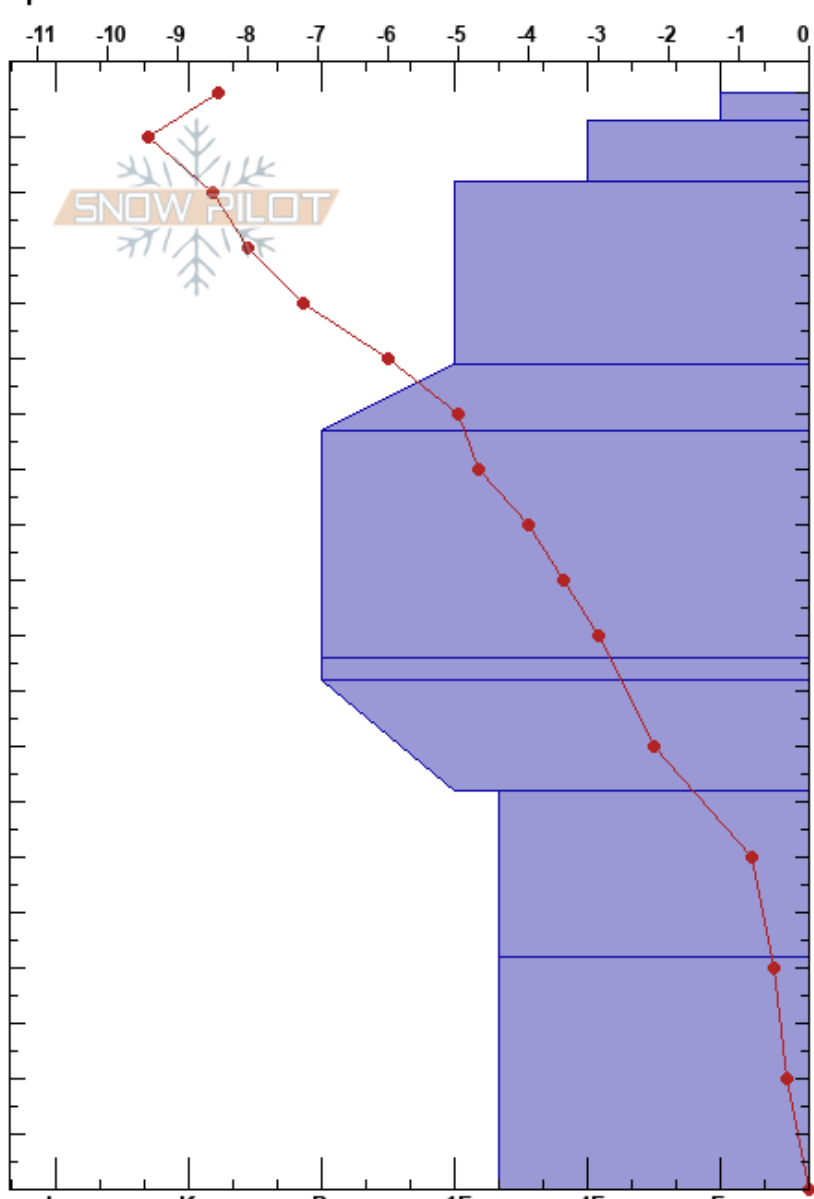

Home Brew 2040m  
 Rockies  
 BC  
 Elevation: 2040 m  
 Aspect: E  
 Specifics:

Michael Brackenhofer  
 01/03/2023 - 12:00  
 Co-ord: 52.23869N, -118.23610W  
 Slope Angle: 32°  
 Wind Loading:

Stability: **HS: 198**  
 Air Temperature: -10.2°C **PF: 60**  
 Sky Cover: OVC **PS: 40**  
 Precipitation: NO  
 Wind: Calm  
 96-92cm: suspect SH not found  
 96-92cm: Problematic layer

Form	Crystal Size	Moisture	$\rho$ kg/m <sup>3</sup>	Stability tests & Layer comments
+ ( / )	2-3			
/	1-2			
•	0.5			← CT7, PC @183cm
•	0.5			
⊖	1			
⊖	1			96-92cm: suspect SH not found
⊖	2-3			
⊖	2-3			
⊖	2-3			