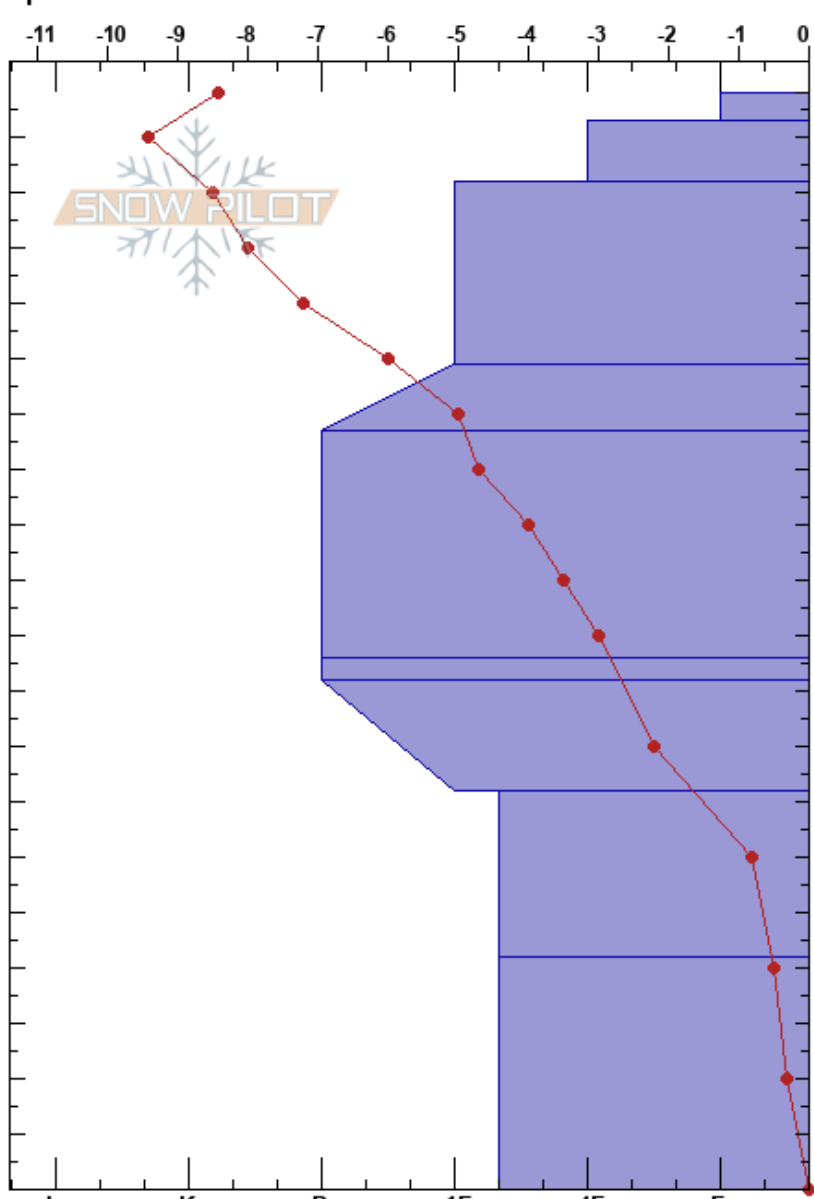

Home Brew 2040m
 Rockies
 BC
 Elevation: 2040 m
 Aspect: E
 Specifics:

Michael Brackenhofer
 01/03/2023 - 12:00
 Co-ord: 52.23869N, -118.23610W
 Slope Angle: 32°
 Wind Loading:

Stability: **HS: 198**
 Air Temperature: -10.2°C **PF: 60**
 Sky Cover: OVC **PS: 40**
 Precipitation: NO
 Wind: Calm
Layer Notes:
 96-92cm: suspect SH not found
 96-92cm: Problematic layer

Form	Crystal Size	Moisture	ρ kg/m ³	Stability tests & Layer comments
+ (/)	2-3			
/	1-2			
•	0.5			← CT7, PC @183cm
•	0.5			
⊖	1			
⊖	1			96-92cm: suspect SH not found
⊖	2-3			
⊖	2-3			
⊖	2-3			

Notes: