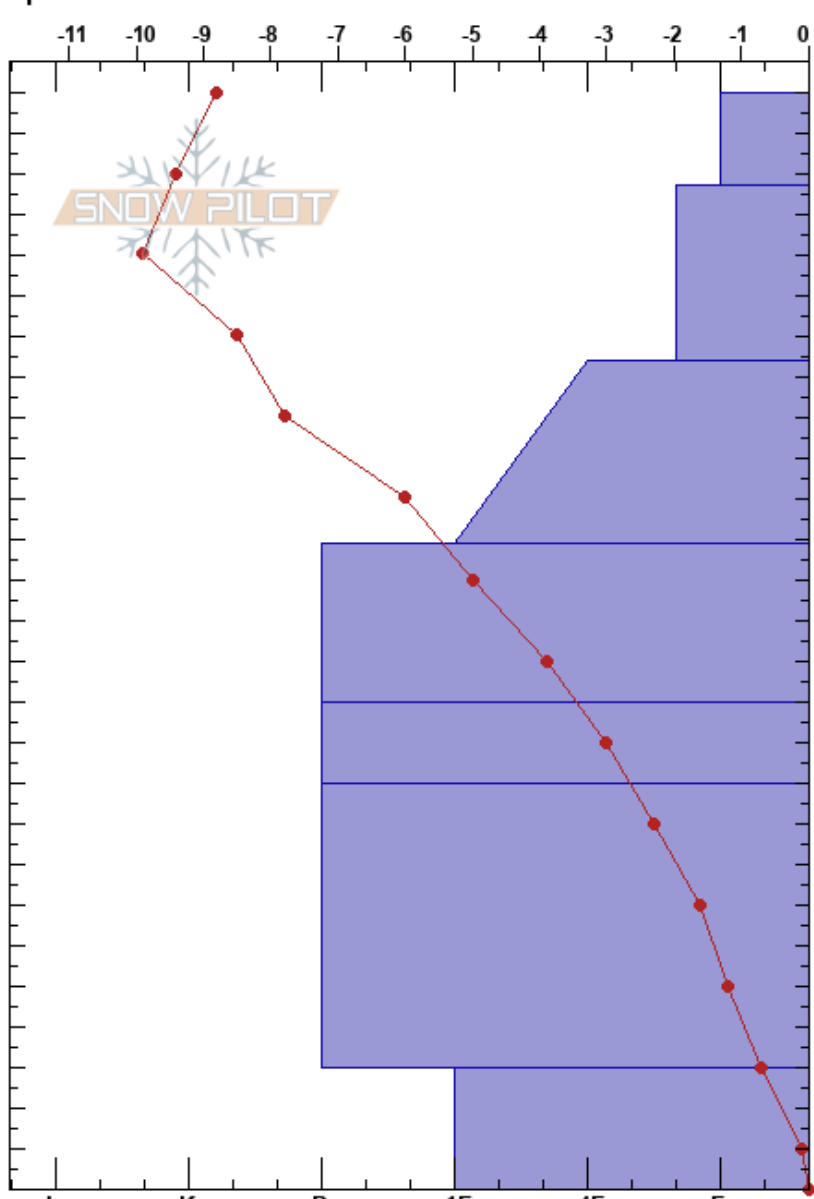

Pistol Whipped 1970m
 Rockies
 BC
 Elevation: 1970 m
 Aspect: SW
 Specifics:

Michael Brackenhofer
 01/03/2023 - 13:00
 Co-ord: 52.32886N, -118.32606W
 Slope Angle: 37°
 Wind Loading:

Stability: HS:270
 Air Temperature: -10.4°C PF: 80
 Sky Cover: OVC PS: 45
 Precipitation: S2
 Wind: S Light Breeze
 30-0cm: moist FC
 30-0cm: Problematic layer

Form	Crystal		Moisture	ρ kg/m ³	Stability tests & Layer comments
	Size				
+	2-3				
/	2-3				
/ (•)	0.5-1 (0.5)				
⊖	0.5-1				
⊖	1-2				
⊖	2-3				
⊖	3				

← DTN @30cm
 30-0cm: moist FC
 ← CTN

Notes: