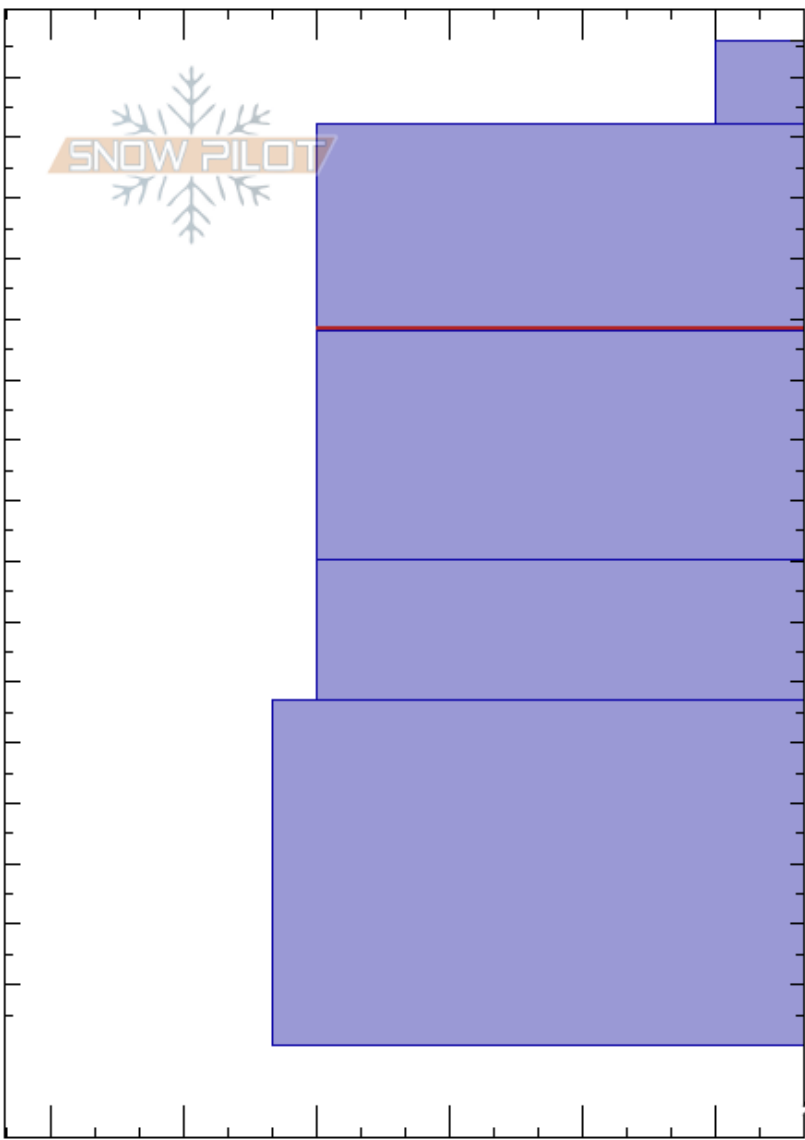

Pistol Whipped 2115m
 Rockies
 BC
 Elevation: 2115 m
 Aspect: SW
 Specifics:

Michael Brackenhofer
 01/03/2023 - 11:50
 Co-ord: 52.33091N, -118.32336W
 Slope Angle: 27°
 Wind Loading: previous

Stability:
 Air Temperature: HS:296
 Sky Cover: PF: 20 282-248cm: Problematic layer
 PS: 20
 Precipitation: S1
 Wind: SW Light Breeze

Height (cm)	Crystal		ρ kg/m ³	Stability tests & Layer comments
	Form	Size		
296				
290	+ _r	1-2		
280				← CT26, BRK @281cm
270	•	0.3-0.5		
260				
250				← ECTN14 @246cm
240				
230	⊖	0.3-0.5		
220				
210				
200	⊖	0.3		
190				
180				
170				
160	•	0.3-0.5		
150				
140				
130				
0				