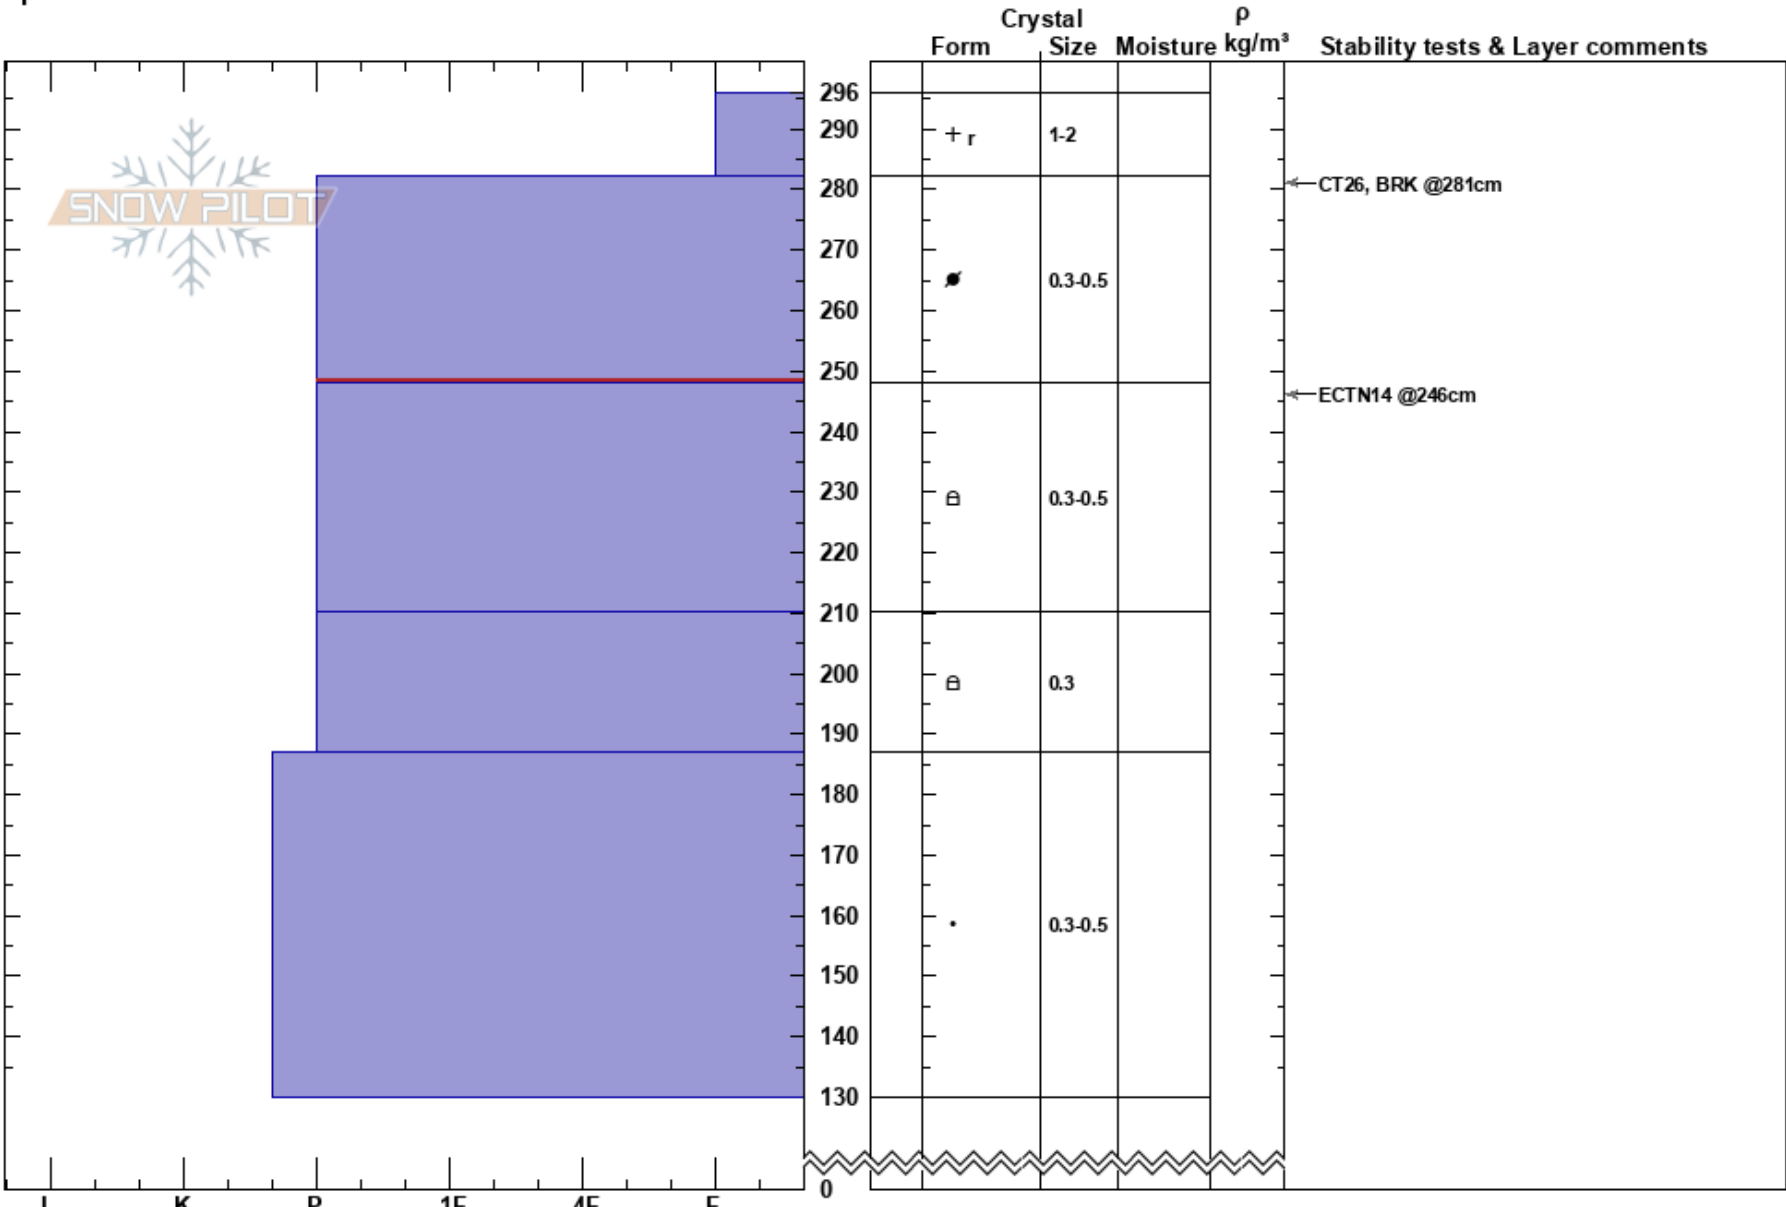

Pistol Whipped 2115m
 Rockies
 BC
 Elevation: 2115 m
 Aspect: SW
 Specifics:

Michael Brackenhofer
 01/03/2023 - 11:50
 Co-ord: 52.33091N, -118.32336W
 Slope Angle: 27°
 Wind Loading: previous

Stability:
 Air Temperature:
 Sky Cover:
 Precipitation: S1
 Wind: SW Light Breeze

HS: 296
 PF: 20
 PS: 20
 282-248cm: Problematic layer

Notes: