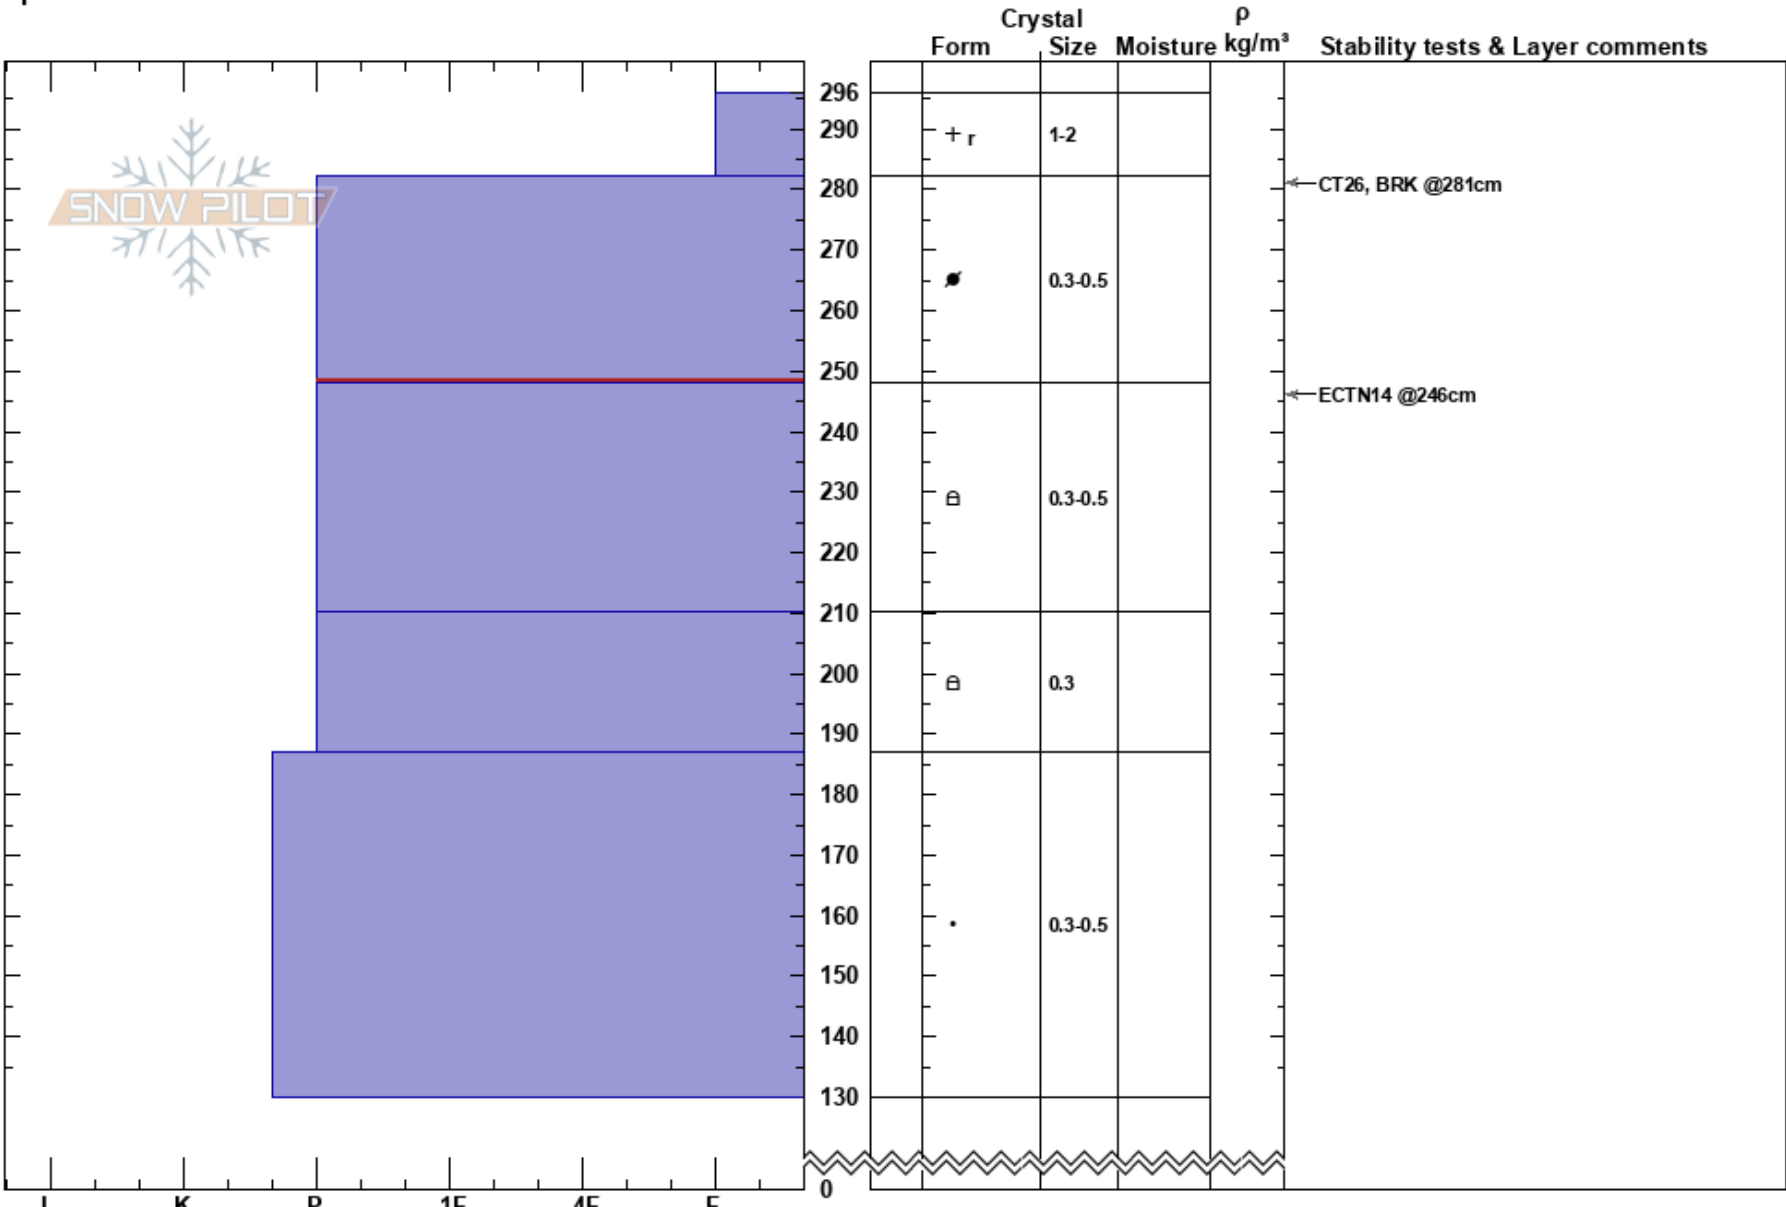

Pistol Whipped 2115m  
 Rockies  
 BC  
 Elevation: 2115 m  
 Aspect: SW  
 Specifics:

Michael Brackenhofer  
 01/03/2023 - 11:50  
 Co-ord: 52.33091N, -118.32336W  
 Slope Angle: 27°  
 Wind Loading: previous

Stability:  
 Air Temperature:  
 Sky Cover:  
 Precipitation: S1  
 Wind: SW Light Breeze

HS: 296  
 PF: 20  
 PS: 20  
 282-248cm: Problematic layer

Notes: