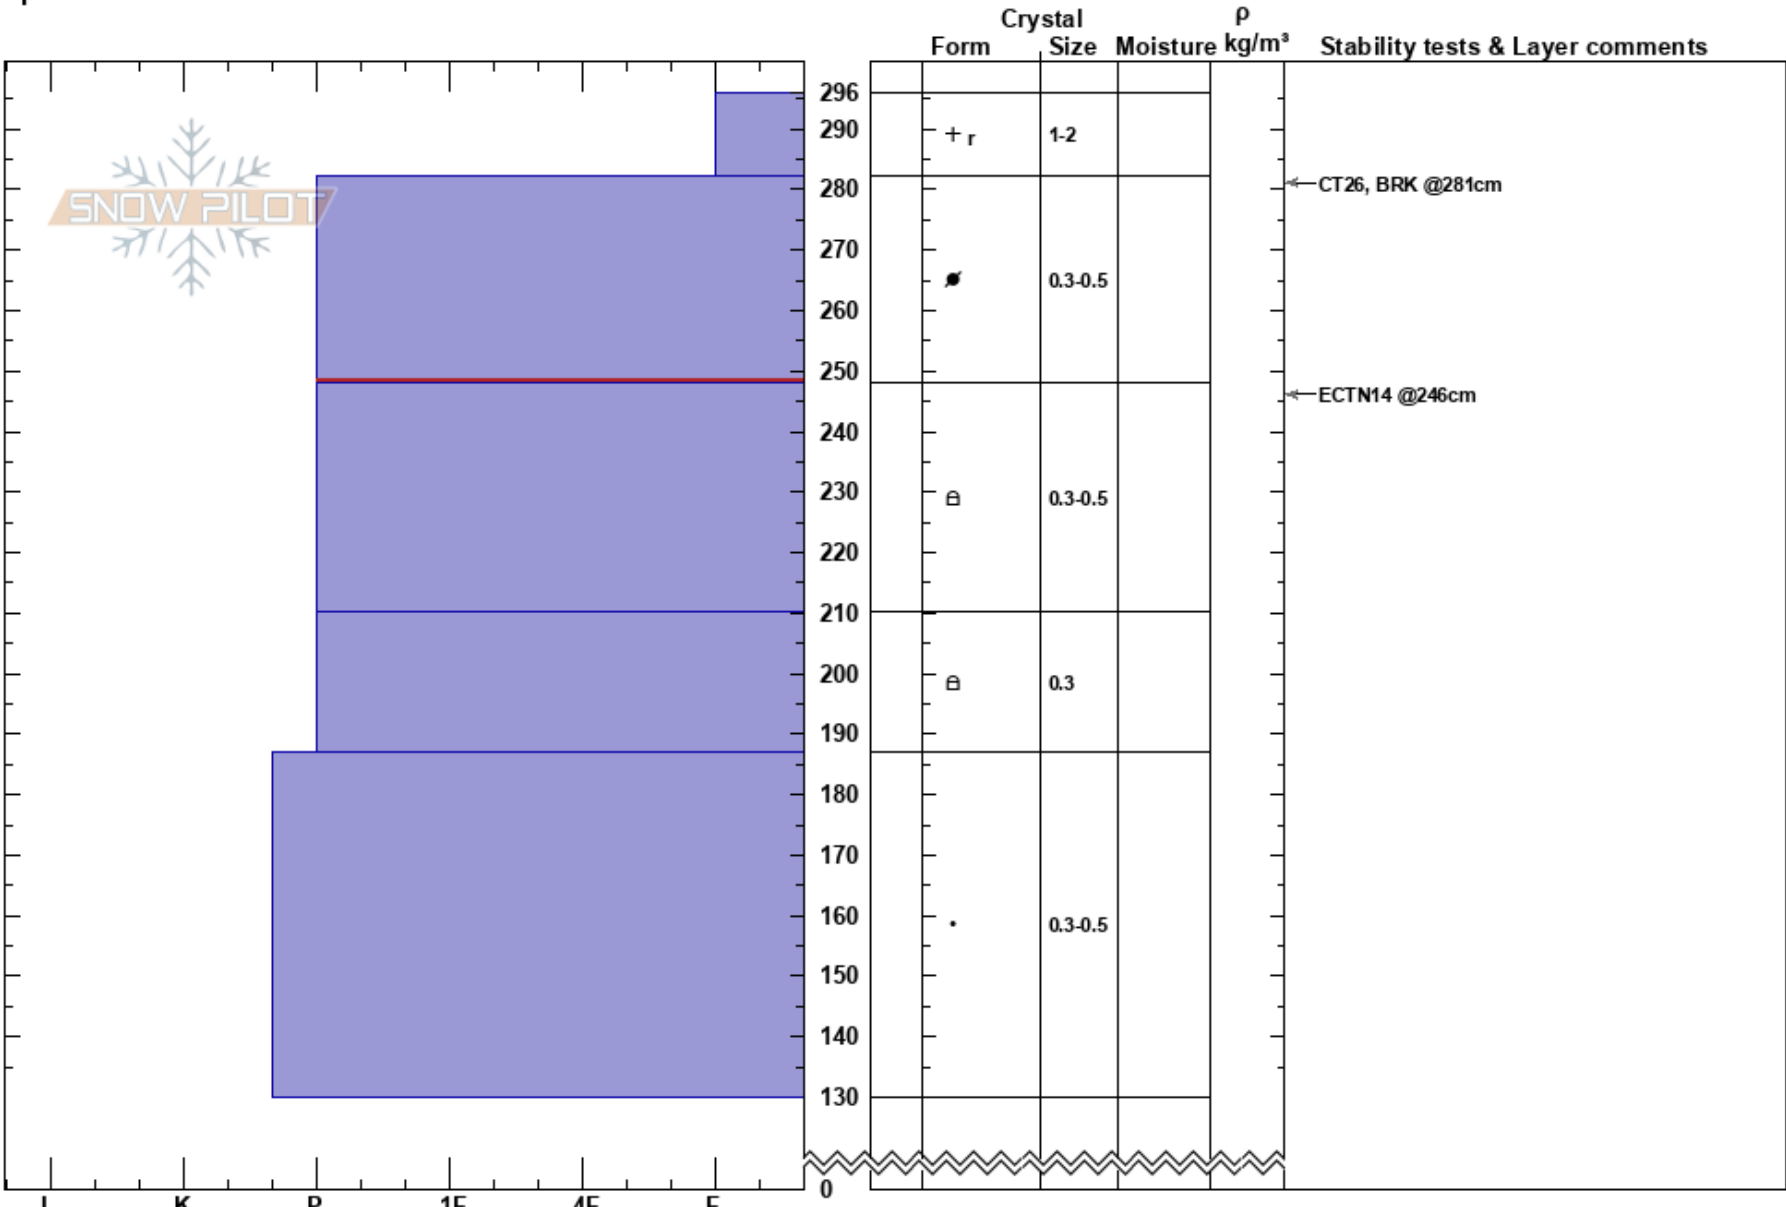

Pistol Whipped 2115m
 Rockies
 BC
 Elevation: 2115 m
 Aspect: SW
 Specifics:

Michael Brackenhofer
 01/03/2023 - 11:50
 Co-ord: 52.33091N, -118.32336W
 Slope Angle: 27°
 Wind Loading: previous

Stability:
 Air Temperature: HS:296
 Sky Cover: PF: 20 282-248cm: Problematic layer
 PS: 20
 Precipitation: S1
 Wind: SW Light Breeze