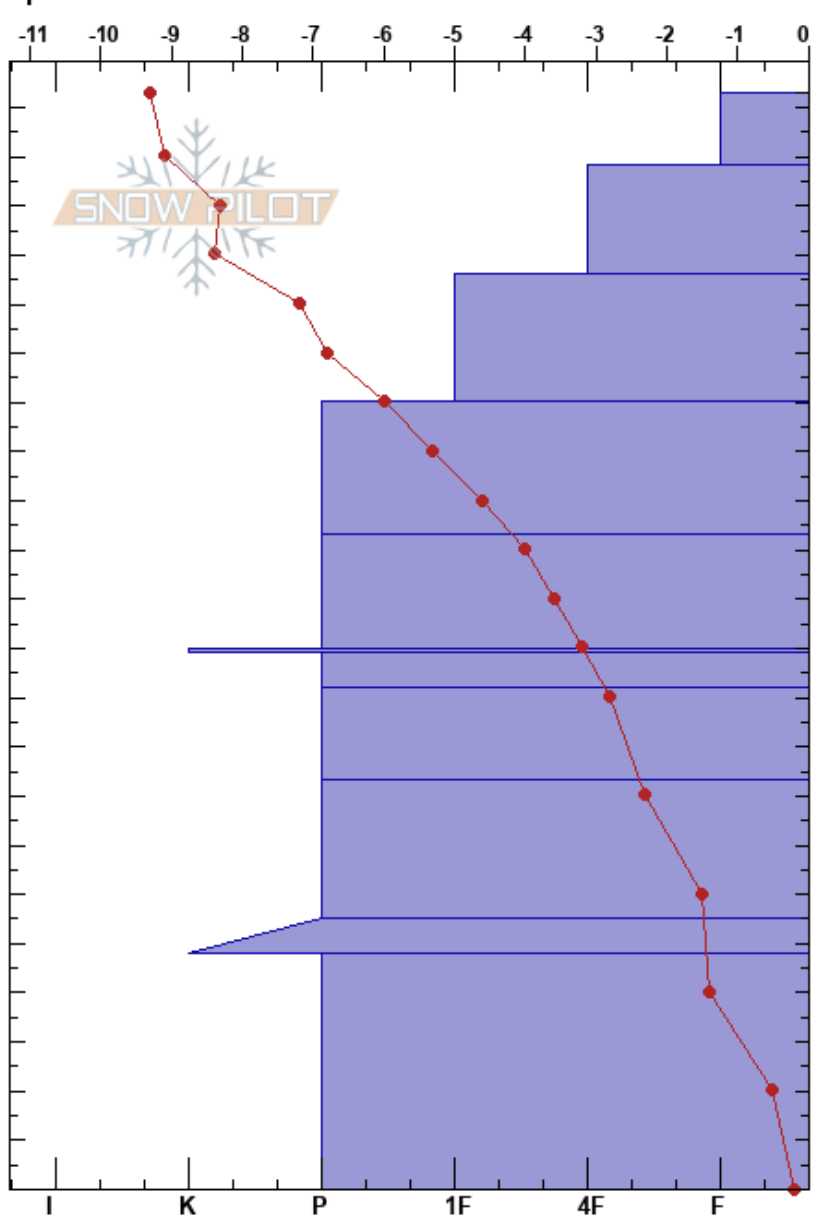

Trigger Happy 1630m  
 Rockies  
 BC  
 Elevation: 1630 m  
 Aspect: W  
 Specifics:

Michael Brackenhofer  
 01/03/2023 - 10:00  
 Co-ord: 52.28871N, -118.37587W  
 Slope Angle: 24°  
 Wind Loading:

Stability:  
 Air Temperature: -7.5°C  
 Sky Cover: OVC  
 Precipitation: S-1  
 Wind: SW Light Breeze

HS:223  
 PF: 65  
 PS: 30  
 110-109cm: Old SH Dec 05 decomp.  
 55-48cm: Laminated MF/FC

Height (cm)	Crystal		Moisture	$\rho$ kg/m³	Stability tests & Layer comments
	Form	Size			
223					
210	+ ( / )	1-2			
200	/	0.5-1			← CT8, SC @207cm
190					
180	•	0.5			
170					
160	⊖	0.5			
150					
140	⊖	0.5-1			
130					
120	⊖	0.5-1			
110	⊖⊖				110-109cm: Old SH Dec 05 decomp.
100	⊖				
90	⊖	1-1.5			
80					
70	⊖	1.5-2			
60					
50	⊖⊖				55-48cm: Laminated MF/FC
40					
30					
20	⊖	2-3			
10					
0					