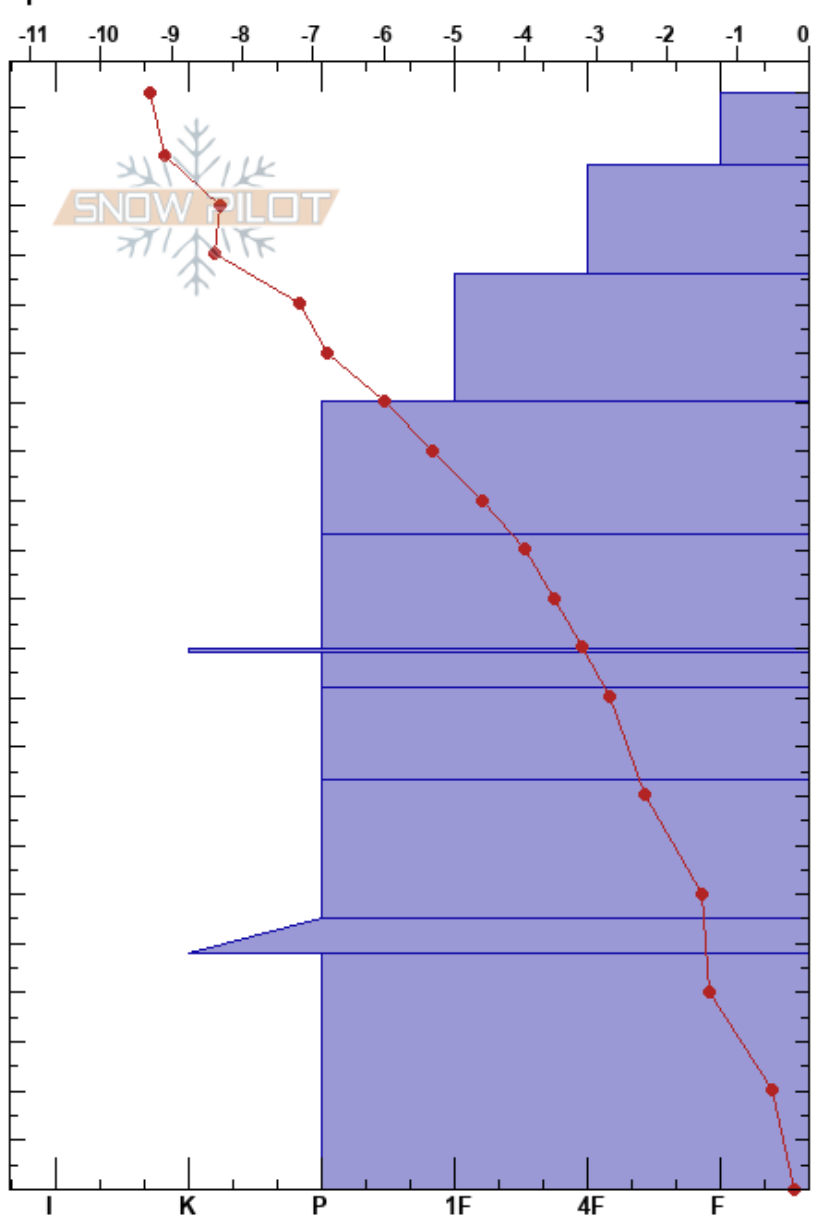

Trigger Happy 1630m
 Rockies
 BC
 Elevation: 1630 m
 Aspect: W
 Specifics:

Michael Brackenhofer
 01/03/2023 - 10:00
 Co-ord: 52.28871N, -118.37587W
 Slope Angle: 24°
 Wind Loading:

Stability:
 Air Temperature: -7.5°C
 Sky Cover: OVC
 Precipitation: S-1
 Wind: SW Light Breeze

HS:223
 PF: 65
 PS: 30
 110-109cm: Old SH Dec 05 decomp.
 55-48cm: Laminated MF/FC

Form	Crystal Size	Moisture	ρ kg/m ³	Stability tests & Layer comments
+ (/)	1-2			
/	0.5-1			← CT8, SC @207cm
•	0.5			
⊖	0.5			
⊖	0.5-1			
⊖				110-109cm: Old SH Dec 05 decomp.
⊖	1-1.5			
⊖	1.5-2			
⊖				55-48cm: Laminated MF/FC
⊖	2-3			