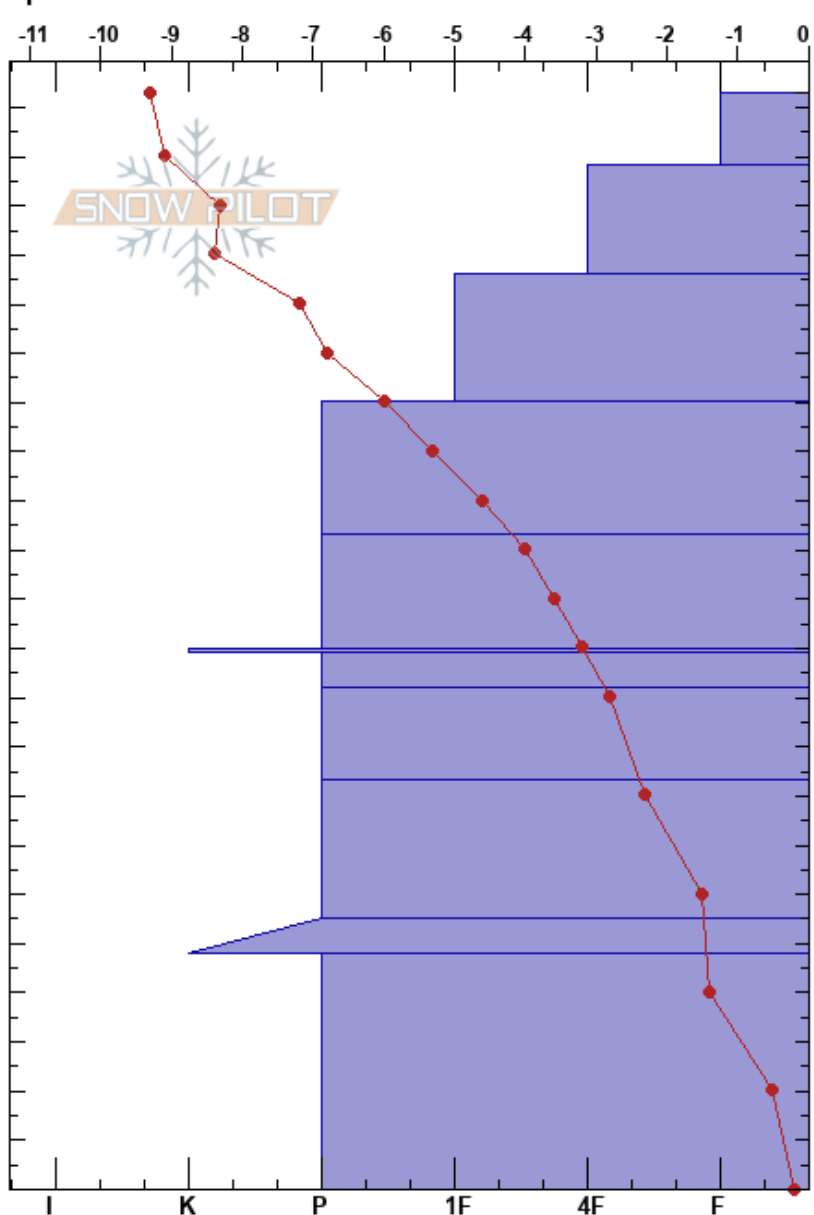

Trigger Happy 1630m  
 Rockies  
 BC  
 Elevation: 1630 m  
 Aspect: W  
 Specifics:

Michael Brackenhofer  
 01/03/2023 - 10:00  
 Co-ord: 52.28871N, -118.37587W  
 Slope Angle: 24°  
 Wind Loading:

Stability:  
 Air Temperature: -7.5°C  
 Sky Cover: OVC  
 Precipitation: S-1  
 Wind: SW Light Breeze

HS:223  
 PF: 65  
 PS: 30  
 110-109cm: Old SH Dec 05 decomp.  
 55-48cm: Laminated MF/FC

Layer Notes:

Form	Crystal Size	Moisture	$\rho$ kg/m <sup>3</sup>	Stability tests & Layer comments
				223
+ ( / )	1-2			210
/	0.5-1			200 ← CT8, SC @207cm
•	0.5			190
⊖	0.5			180
⊖	0.5-1			170
⊖	0.5			160
⊖	0.5-1			150
⊖	1-1.5			140
⊖	1.5-2			130
⊖	2-3			120
⊖				110
⊖				100
⊖				90
⊖				80
⊖				70
⊖				60
⊖				50
⊖				40
⊖				30
⊖				20
⊖				10
⊖				0

110-109cm: Old SH Dec 05 decomp.

55-48cm: Laminated MF/FC

Notes: