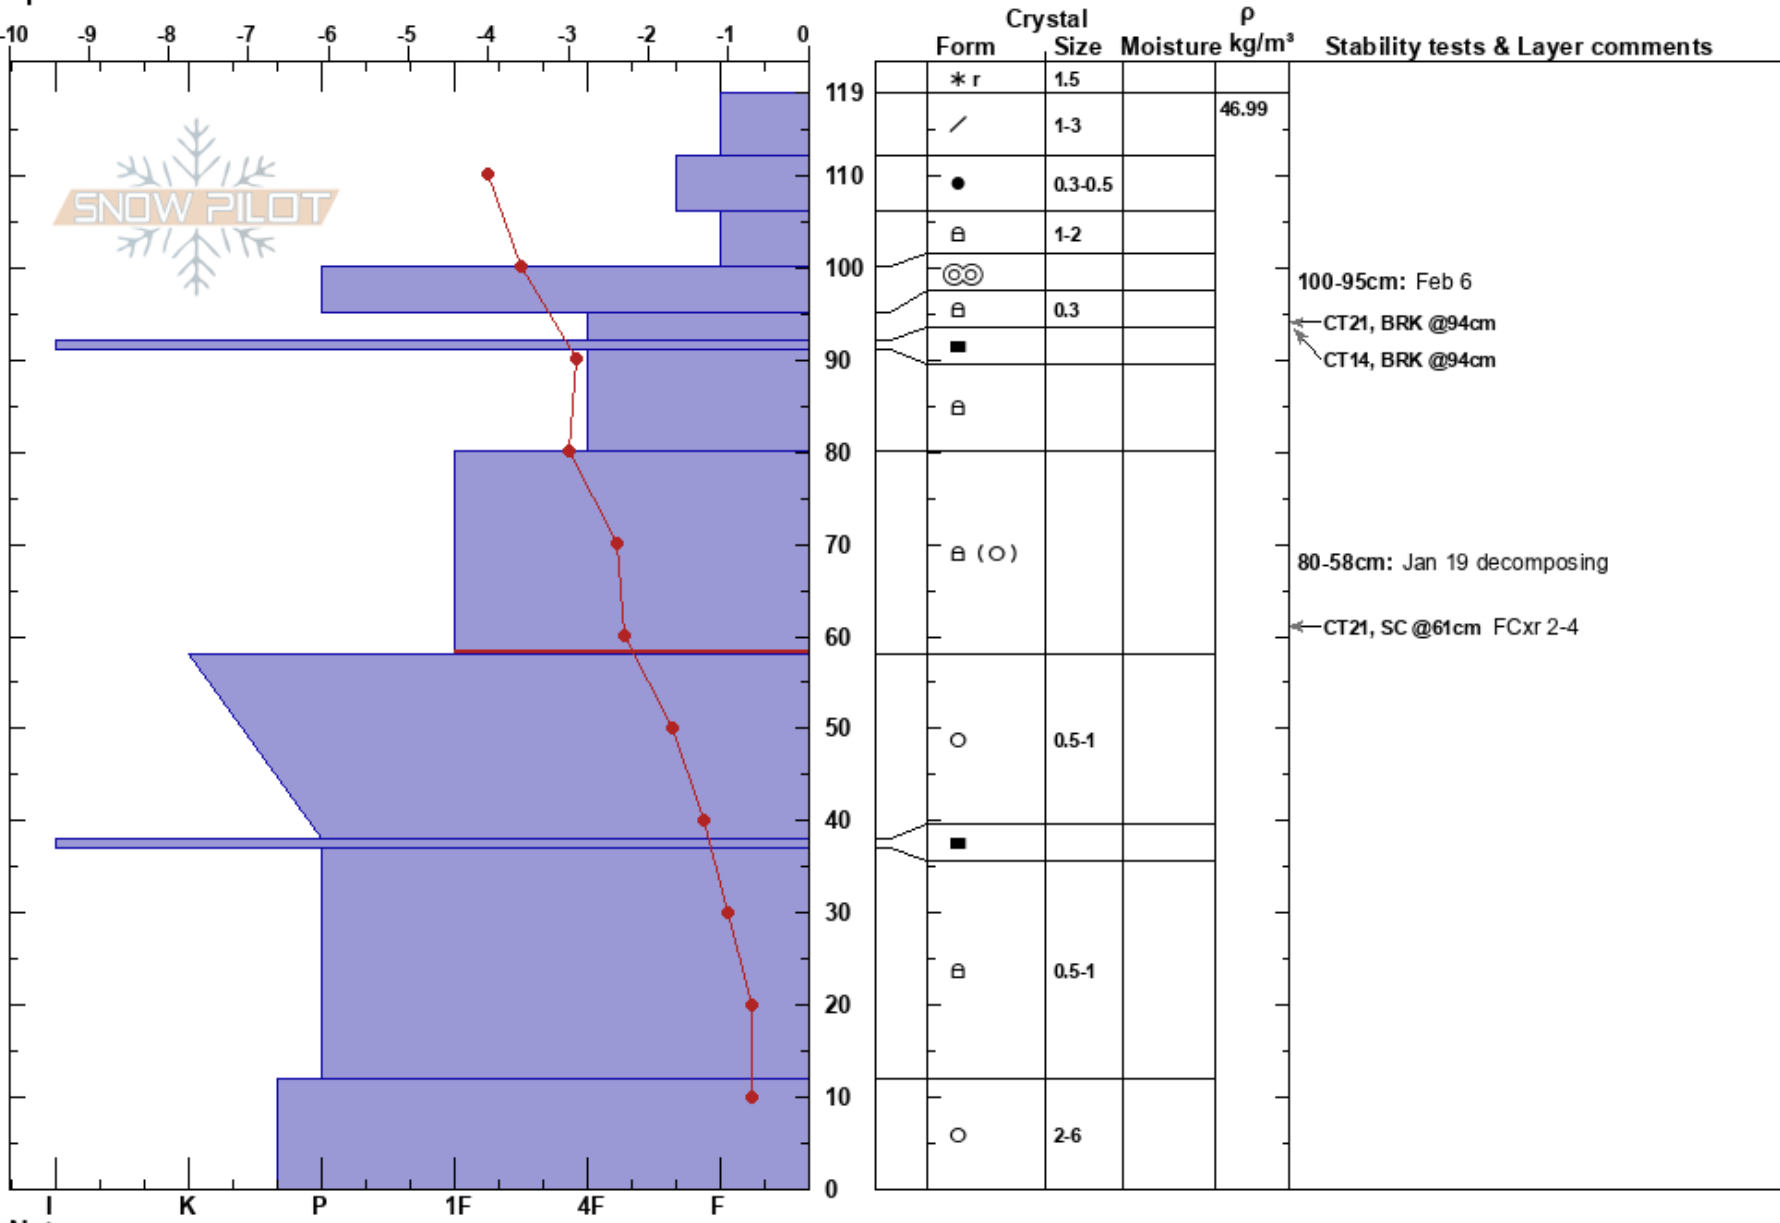

KP980 Juliette  
 North Cascades  
 BC  
 Elevation: 1312 m  
 Aspect: E  
 Specifics:

Megan Burns  
 01/03/2023 - 11:00  
 Co-ord: 49.71200N, -121.02500W  
 Slope Angle: 30°  
 Wind Loading:

Stability: **HS: 119**  
 Air Temperature: -5.5°C PF: 45  
 Sky Cover: X  
 Precipitation: S-1  
 Wind: SW Light Breeze

Layer Notes:  
 100-95cm: Feb 6  
 80-58cm: Jan 19 decomposing  
 80-58cm: Problematic layer

Notes: LR, MB  
 OBJ: density of HST; Feb 6 crust location  
 DESCR: open planar slope beneath rock bluff, adjacent to trees ~3m; rocks at bottom of pit