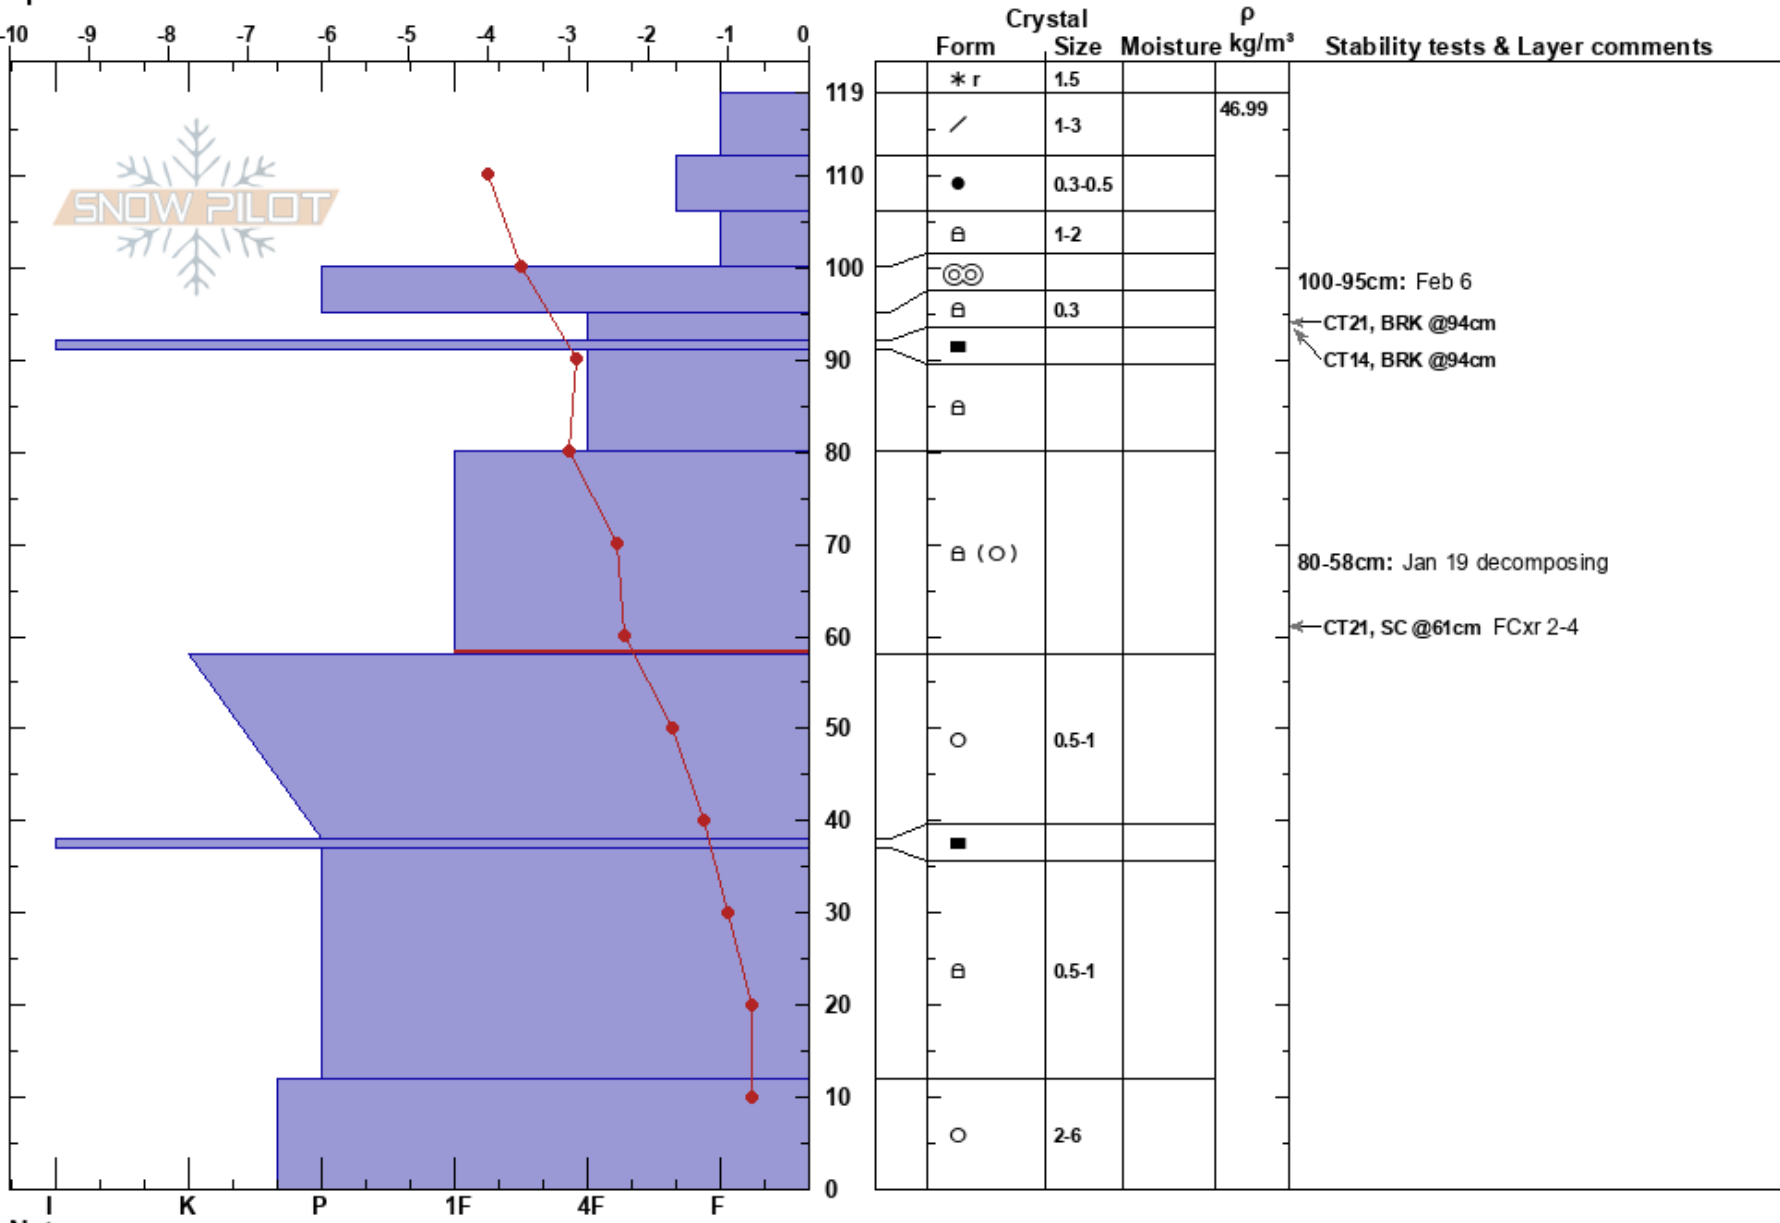

KP980 Juliette
 North Cascades
 BC
 Elevation: 1312 m
 Aspect: E
 Specifics:

Megan Burns
 01/03/2023 - 11:00
 Co-ord: 49.71200N, -121.02500W
 Slope Angle: 30°
 Wind Loading:

Stability: **HS: 119**
 Air Temperature: -5.5°C PF: 45
 Sky Cover: X
 Precipitation: S-1
 Wind: SW Light Breeze

Layer Notes:
 100-95cm: Feb 6
 80-58cm: Jan 19 decomposing
 80-58cm: Problematic layer

Notes: LR, MB
 OBJ: density of HST; Feb 6 crust location
 DESCR: open planar slope beneath rock bluff, adjacent to trees ~3m; rocks at bottom of pit