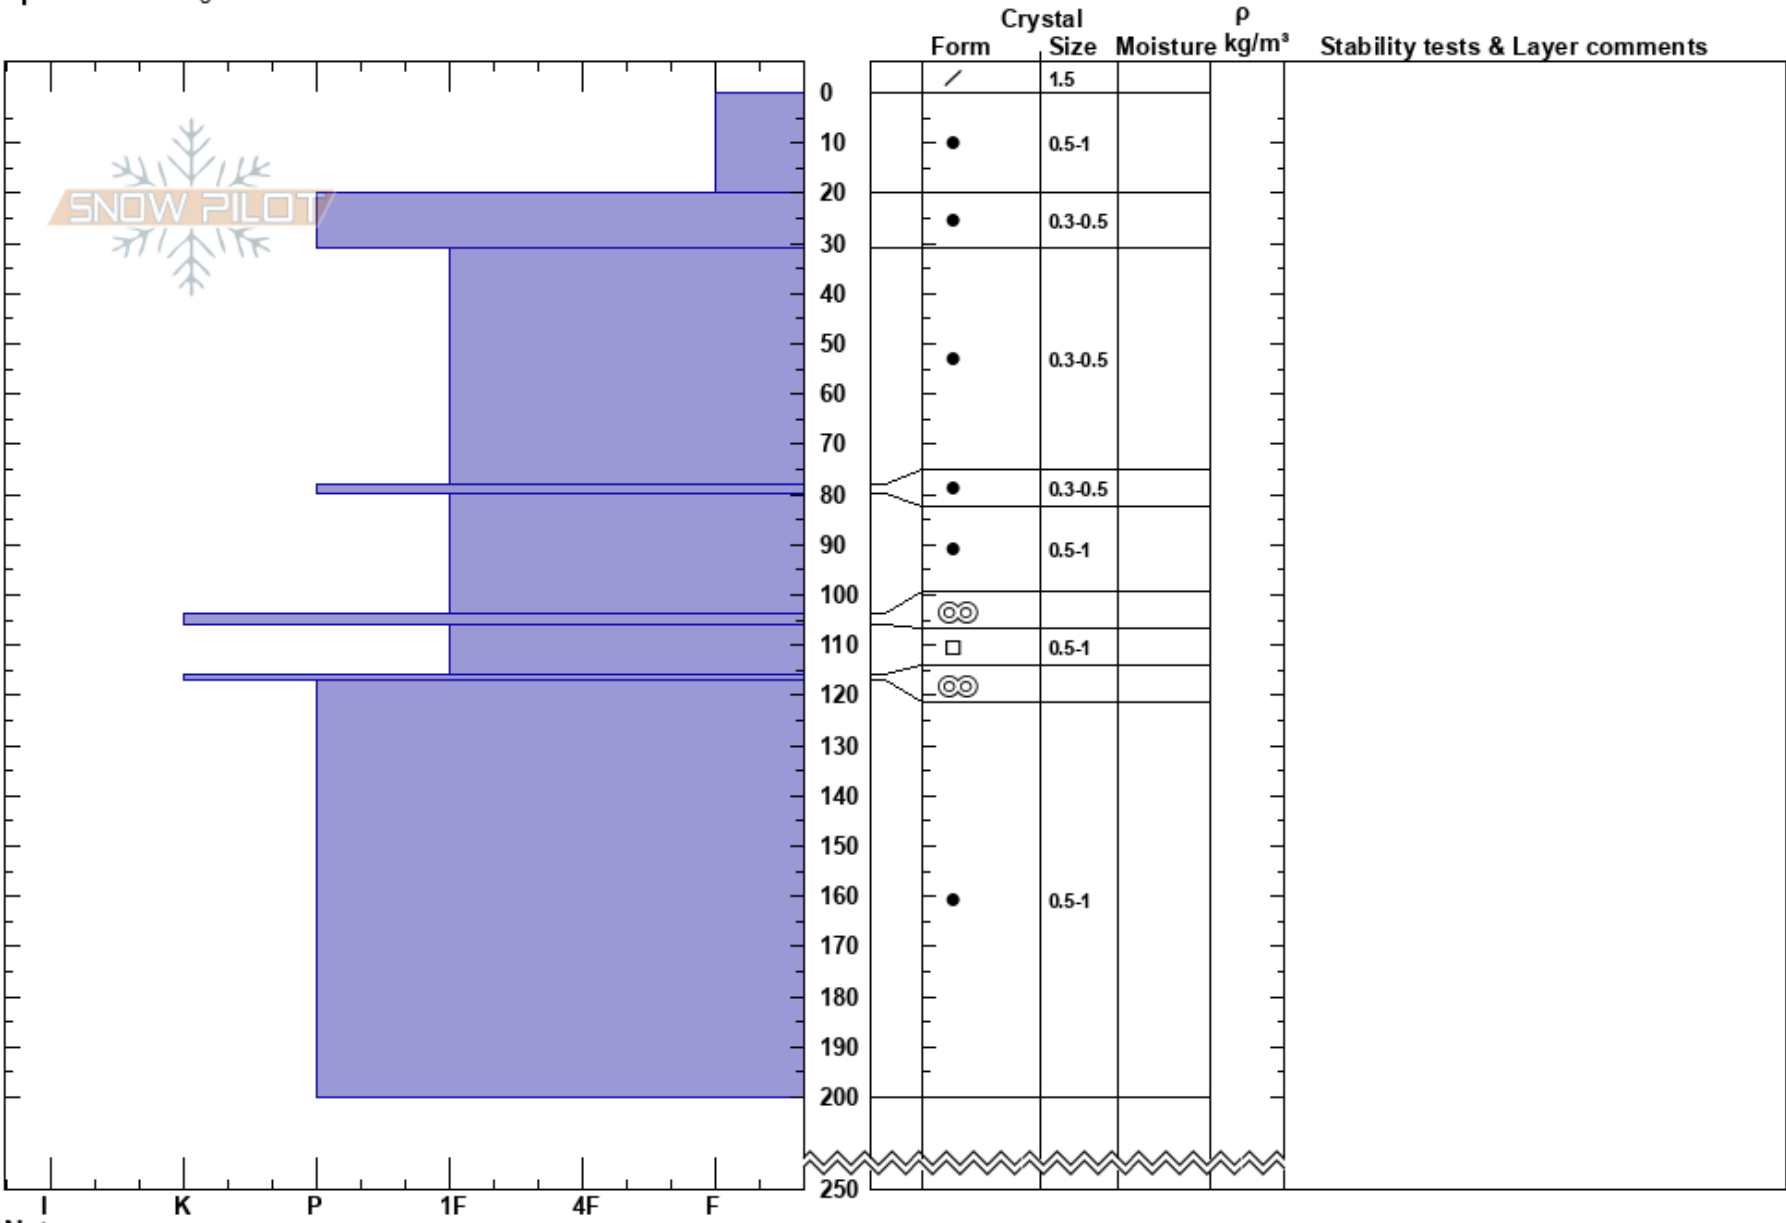

Lower Sideshow
 Canadian Rockies
 AB
Elevation: 1730 m
Aspect: S
Specifics: Pit dug in a Ski Area

Annie Schussler
 01/03/2023 - 13:00
Co-ord:
Slope Angle:
Wind Loading:

Stability:
Air Temperature:
Sky Cover: BKN
Precipitation: NO
Wind: SW Light Breeze

HS: 250

Layer Notes:

Notes: Claire Clarkson & Annie Schussler