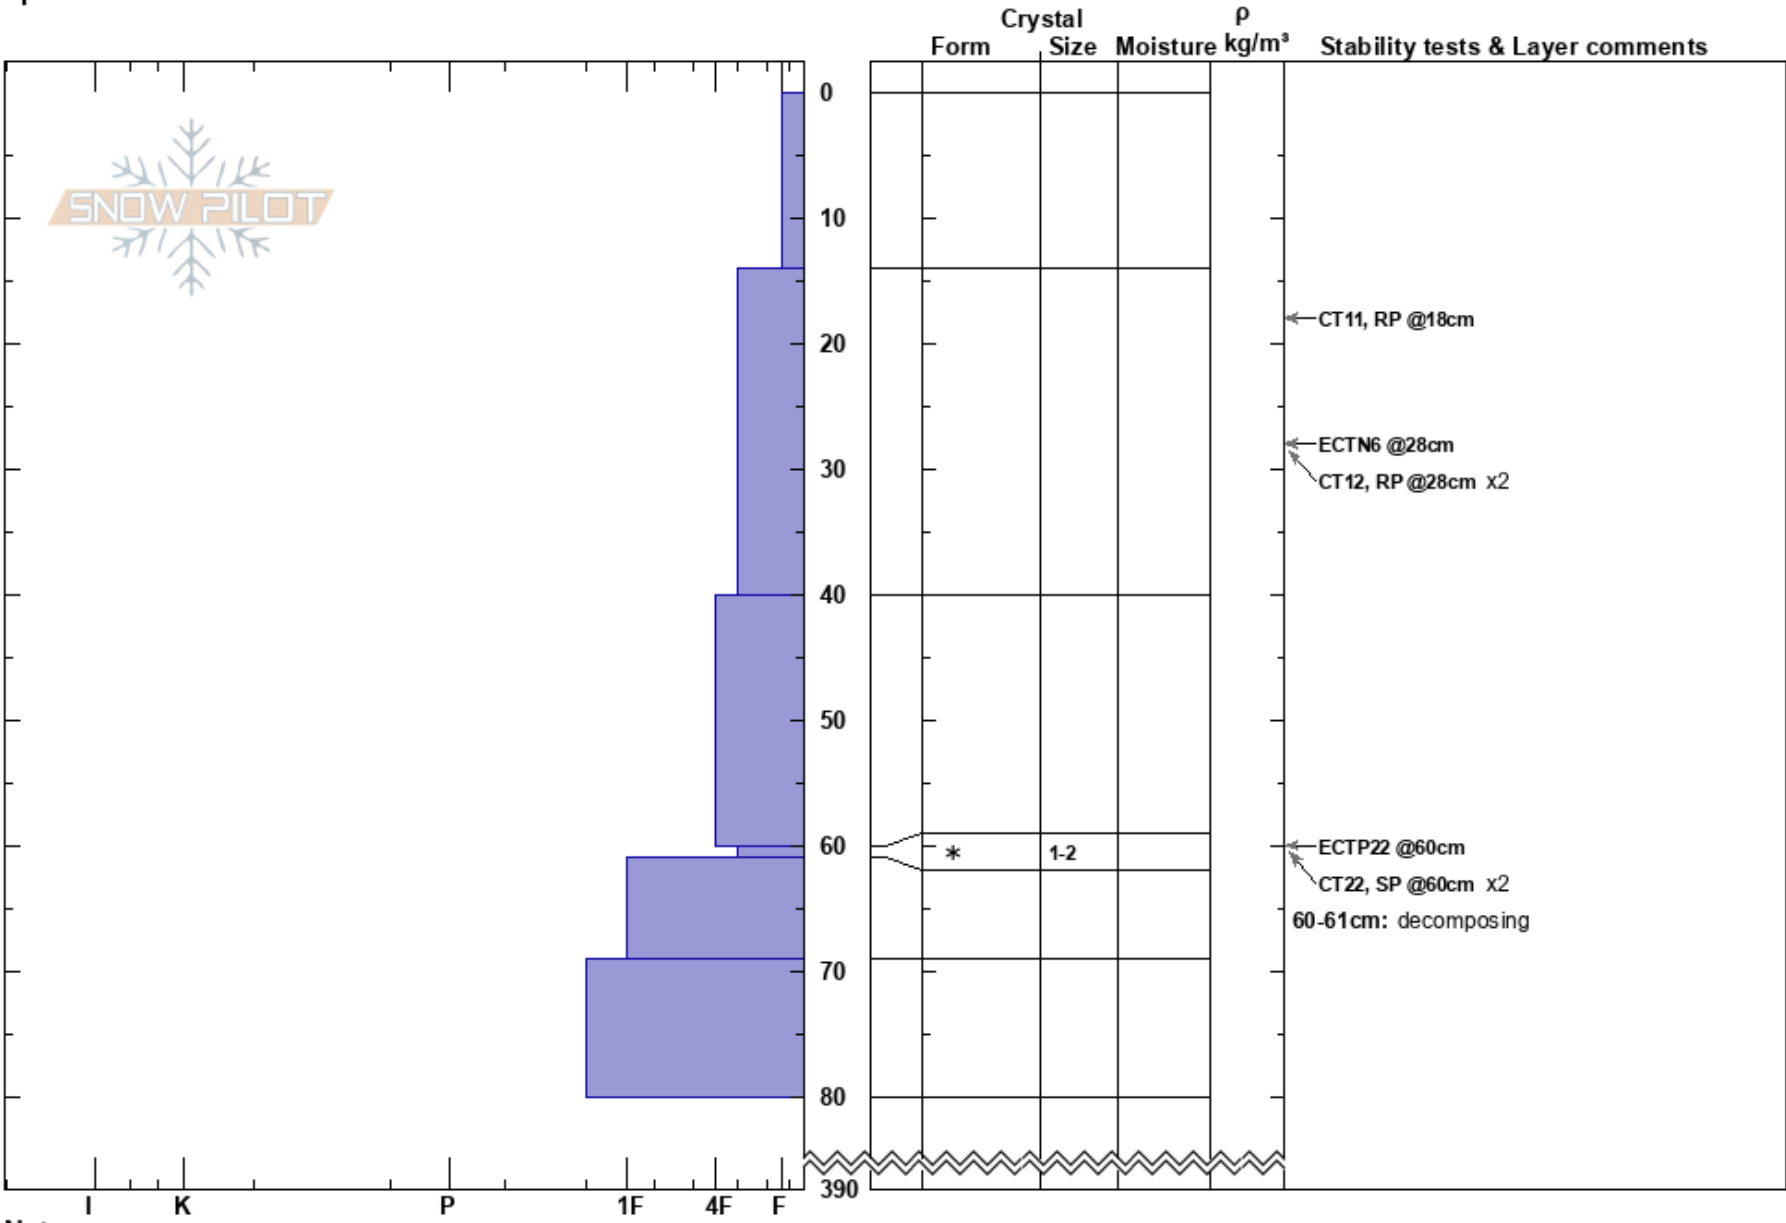

Burnt Forest Left  
 Monashee  
 BC  
 Elevation: 1950 m  
 Aspect: NE  
 Specifics:

Monashee Powder  
 01/03/2023 - 11:00  
 Co-ord:  
 Slope Angle: 28°  
 Wind Loading:

Stability:  
 Air Temperature:  
 Sky Cover: X  
 Precipitation: S1  
 Wind: SW Light Breeze

HS:390  
 Layer Notes:  
 60-61cm: decomposing  
 60-61cm: Problematic layer

Notes: Just below Burnt Forest Left drop off