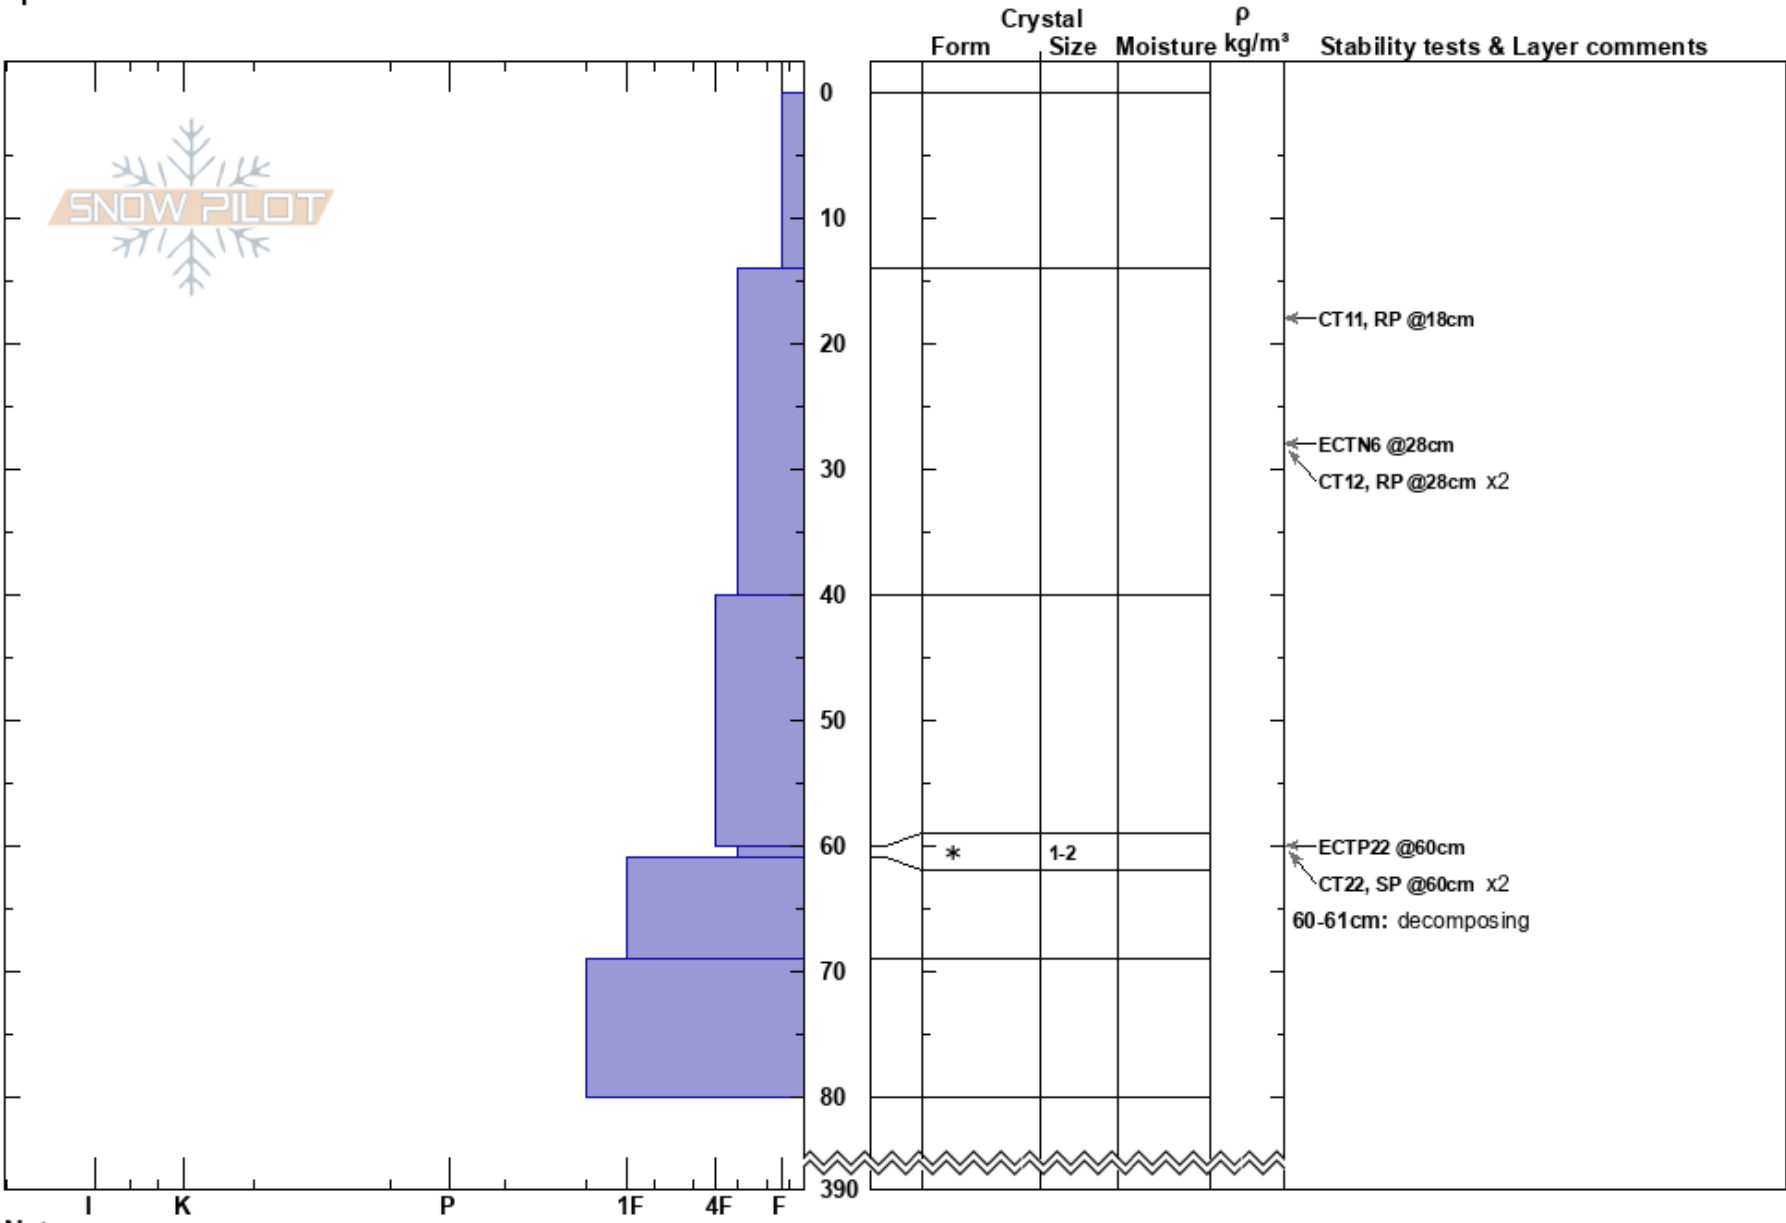

Burnt Forest Left
 Monashee
 BC
 Elevation: 1950 m
 Aspect: NE
 Specifics:

Monashee Powder
 01/03/2023 - 11:00
 Co-ord:
 Slope Angle: 28°
 Wind Loading:

Stability:
 Air Temperature:
 Sky Cover: X
 Precipitation: S1
 Wind: SW Light Breeze

HS:390
 Layer Notes:
 60-61cm: decomposing
 60-61cm: Problematic layer

Notes: Just below Burnt Forest Left drop off