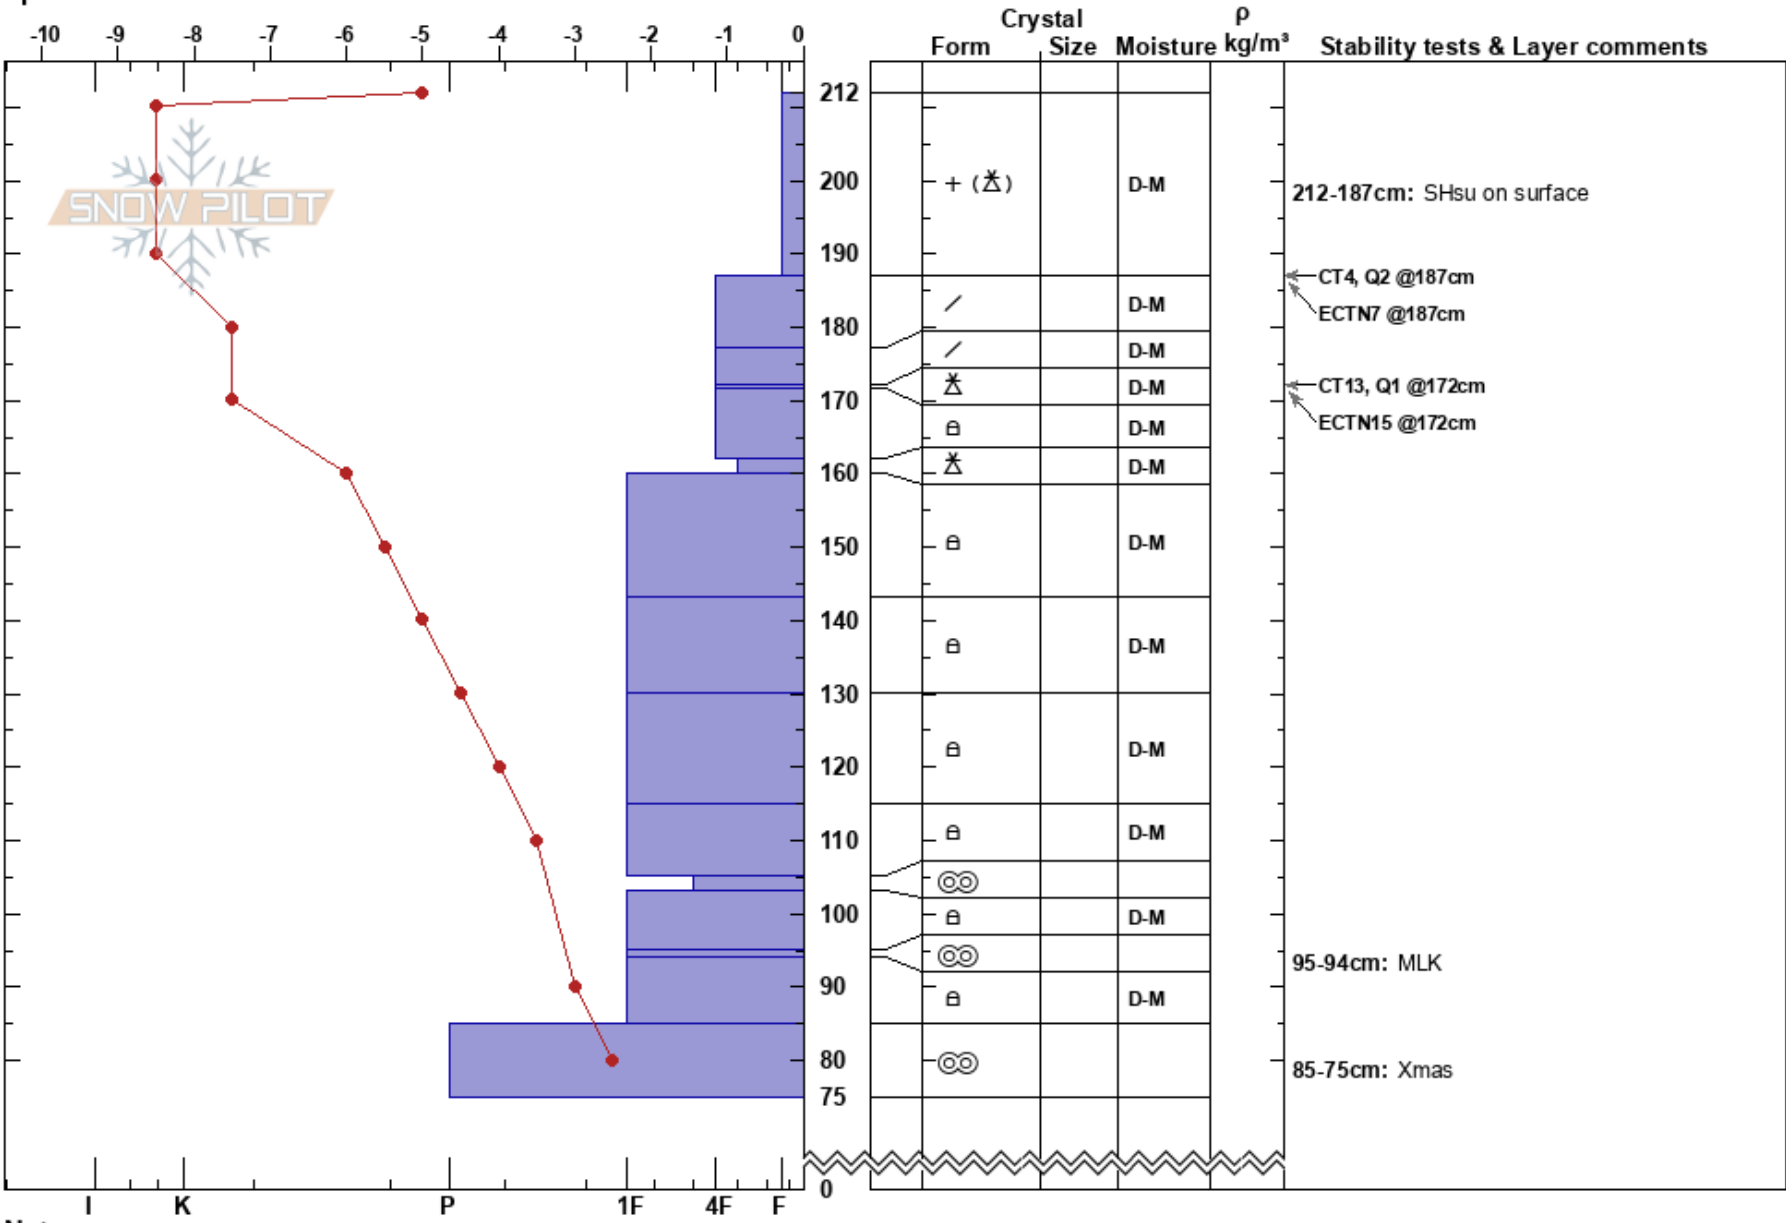

Northern Swan  
 Swan Range  
 MT  
 Elevation: 5850 ft  
 Aspect: 310°  
 Specifics:

christopher gotschalk  
 03/01/2023 - 11:00am  
 Co-ord: 48.09440N, -113.91940W  
 Slope Angle: 32°  
 Wind Loading:

Stability:  
 Air Temperature: -5.5°C  
 Sky Cover: X  
 Precipitation: NO  
 Wind: SW Calm

HS:212  
 Layer Notes:  
 212-187cm: SHsu on surface  
 172-171.5cm: Problematic layer  
 95-94cm: MLK  
 85-75cm: Xmas