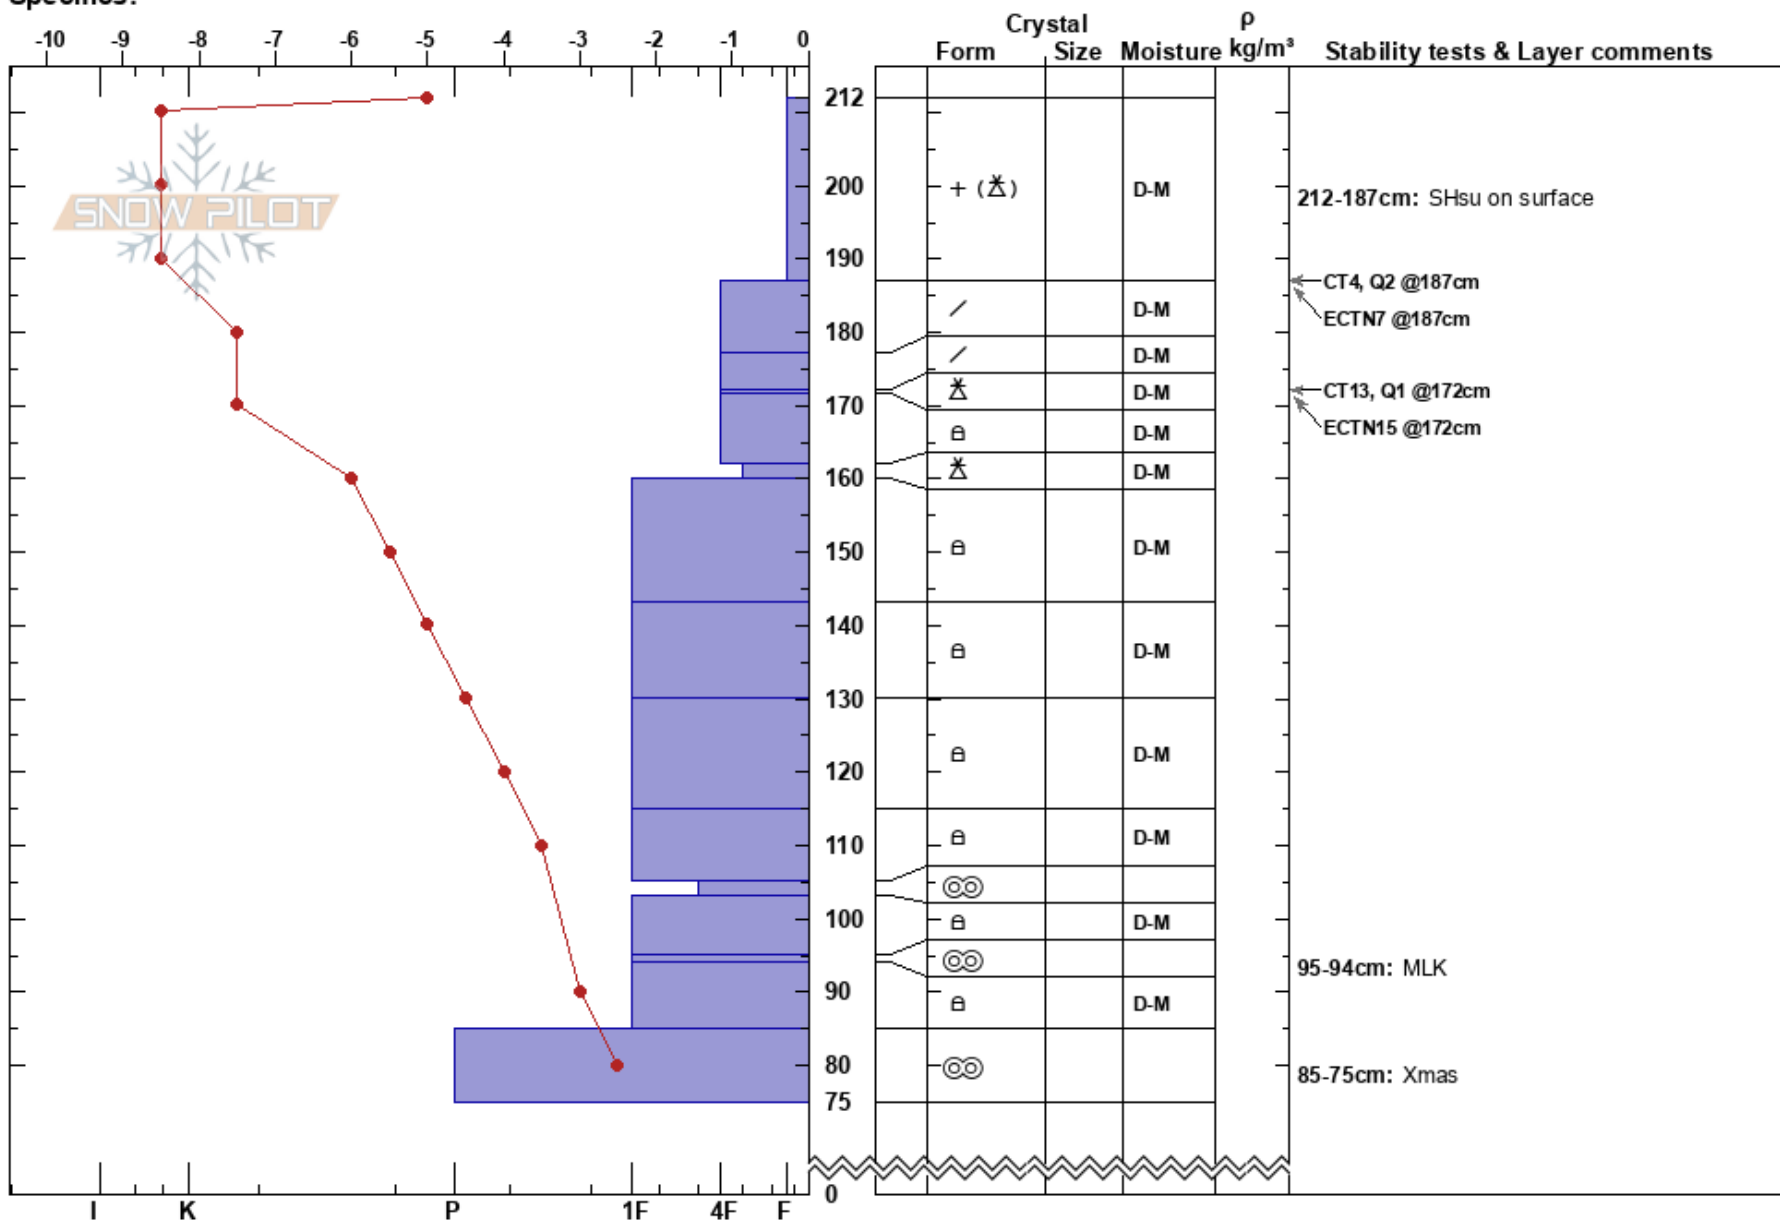

Northern Swan  
 Swan Range  
 MT  
 Elevation: 5850 ft  
 Aspect: 310°  
 Specifics:

christopher gotschalk  
 03/01/2023 - 11:00am  
 Co-ord: 48.09440N, -113.91940W  
 Slope Angle: 32°  
 Wind Loading:

Stability:  
 Air Temperature: -5.5°C  
 Sky Cover: X  
 Precipitation: NO  
 Wind: SW Calm

HS:212  
 Layer Notes:  
 212-187cm: SHsu on surface  
 172-171.5cm: Problematic layer  
 95-94cm: MLK  
 85-75cm: Xmas