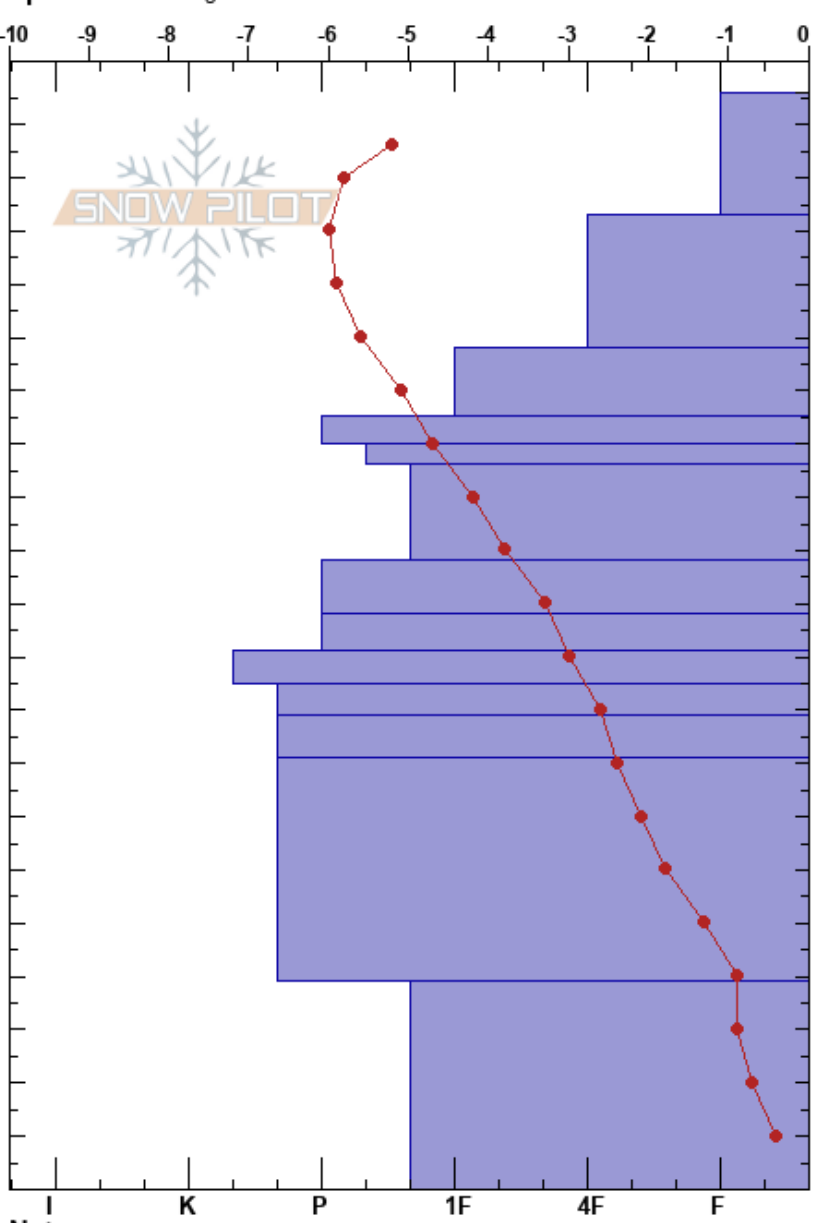

2023-03-01_MSP Profile Gabriel Côté-Valiquette
 Lizard Range 01/03/2023 - 13:18
 BC Co-ord: 49.46203N, -115.11511W
 Elevation: 1615 m Slope Angle: 9°
 Aspect: SE Wind Loading: yes
 Specifics: Pit dug in a Ski Area

Stability: HS:206 Layer Notes:
 Air Temperature: -6.5°C PF: 50
 Sky Cover: BKN
 Precipitation: S-1
 Wind: E Light Breeze

| Elevation (m) | Crystal | | Moisture | ρ kg/m ³ | Stability tests & Layer comments |
|---------------|---------|---------|----------|--------------------------|----------------------------------|
| | Form | Size | | | |
| 206 | / | 1 | | | |
| 200 | / | 1-2 | D | 130 | |
| 180 | / | 0.5-1 | D | 235 | |
| 170 | / | 0.5-1 | D | 240 | |
| 150 | / | 0.5-1 | D | 300 | |
| 140 | ⊖ | 1-2 | D | 290 | |
| 130 | ⊖ | 0.5-1.5 | D | 215 | |
| 120 | ⊖ | 0.5-1.5 | D | 350 | |
| 110 | • | 0.5 | D | 365 | |
| 100 | ⊖ | | D | 420 | |
| 90 | • | 5 | D | 400 | |
| 80 | • | 0.5 | D | 370 | |
| 70 | | | | 400 | |
| 60 | • | 0.5 | D | | |
| 50 | | | | | |
| 40 | | | | | |
| 30 | ⊖ | 1 | D | 390 | |
| 20 | | | | | |
| 10 | | | | | |
| 0 | | | | | |