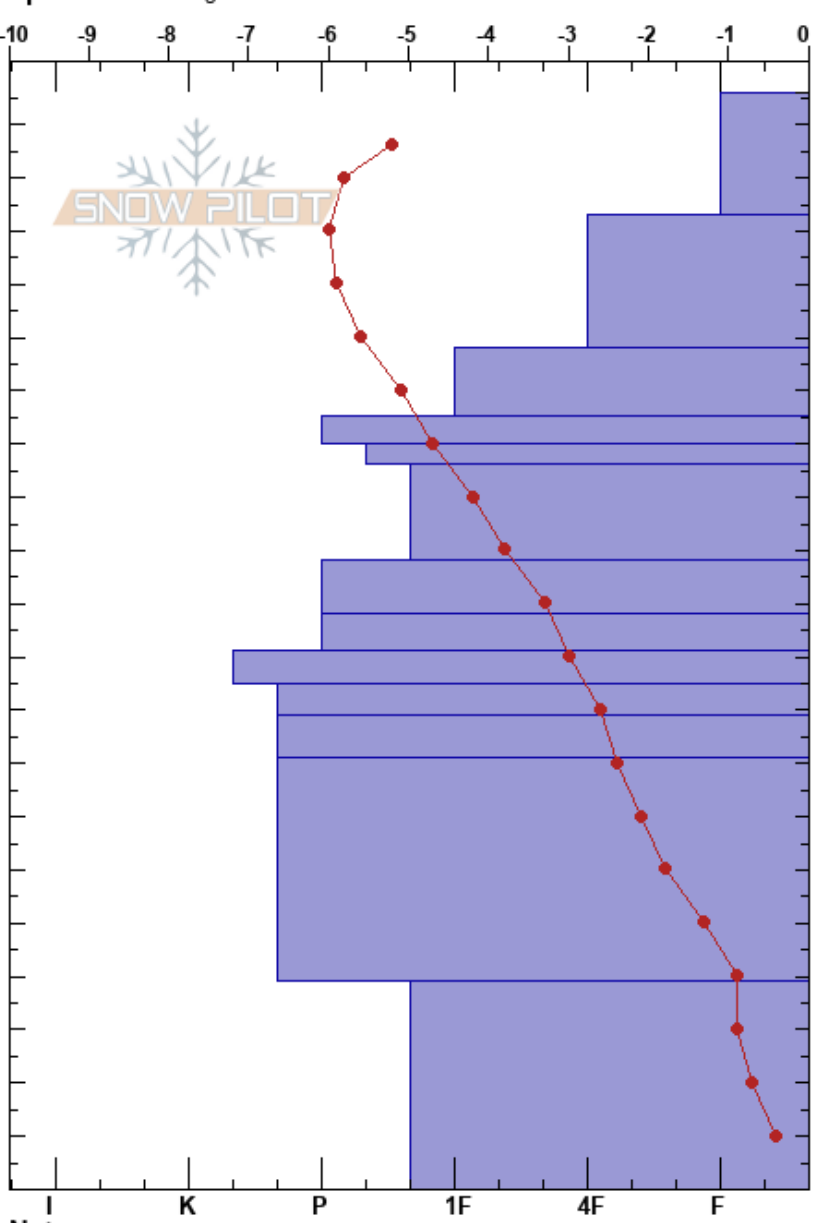

2023-03-01_MSP Profile Gabriel Côté-Valiquette
 Lizard Range 01/03/2023 - 13:18
 BC Co-ord: 49.46203N, -115.11511W
 Elevation: 1615 m Slope Angle: 9°
 Aspect: SE Wind Loading: yes
 Specifics: Pit dug in a Ski Area

Stability: HS:206 Layer Notes:
 Air Temperature: -6.5°C PF: 50
 Sky Cover: BKN
 Precipitation: S-1
 Wind: E Light Breeze

Elevation (m)	Crystal		Moisture	ρ kg/m ³	Stability tests & Layer comments
	Form	Size			
206	/	1			
200	/	1-2	D	130	
180	/	0.5-1	D	235	
170	/	0.5-1	D	240	
150	/	0.5-1	D	300	
140	⊖	1-2	D	290	
130	⊖	0.5-1.5	D	215	
120	⊖	0.5-1.5	D	350	
110	•	0.5	D	365	
100	⊖		D	420	
90	•	5	D	400	
80	•	0.5	D	370	
70				400	
60	•	0.5	D		
50					
40					
30	⊖	1	D	390	
20					
10					
0					