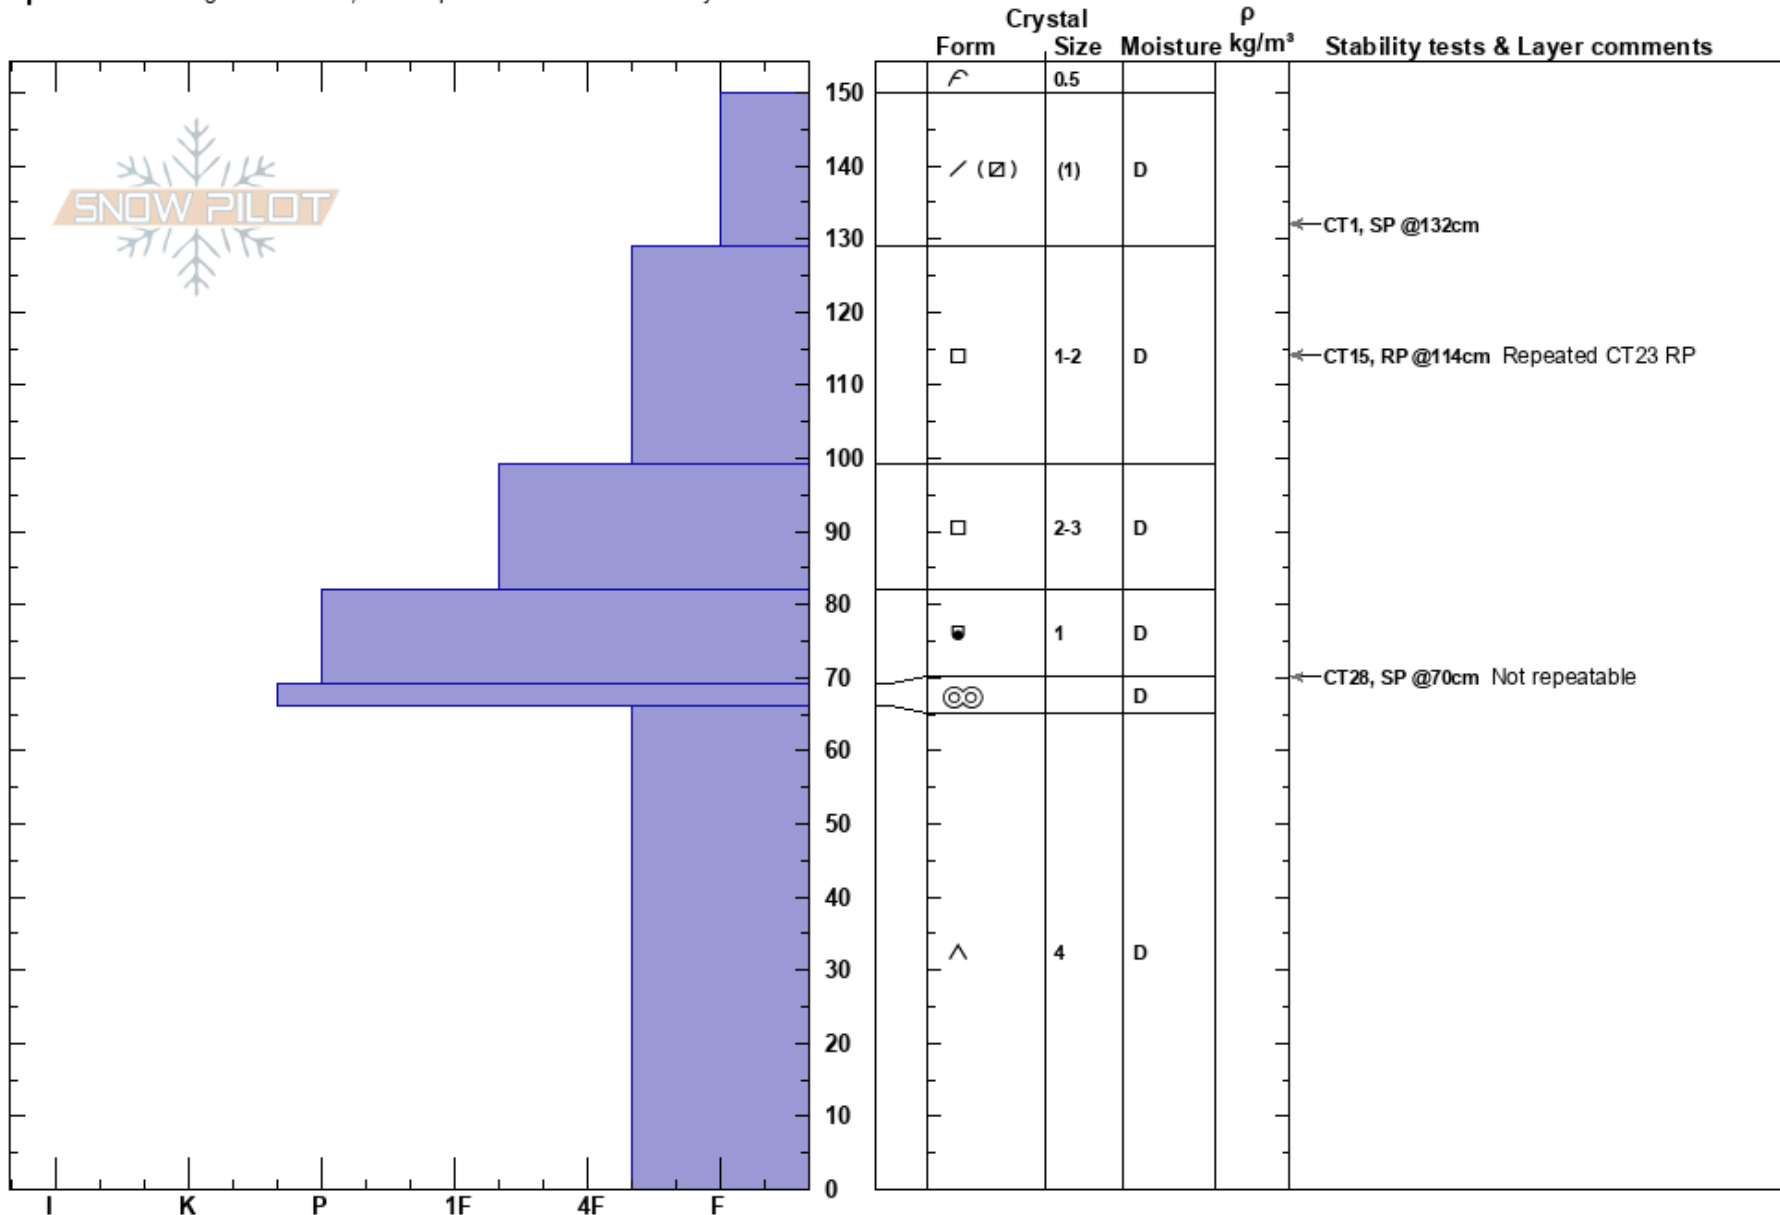

Fort Nelson Test
Sunshine Village
AB

Tom Allatt
28/02/2023 - 11:20

Stability:
Air Temperature:
Sky Cover: BKN
Precipitation: NO
Wind: Calm

Elevation: 2250 m
Aspect: N

Co-ord:
Slope Angle: 20°
Wind Loading:

Specifics: Pit dug in a Ski Area; Pit is representative of backcountry

Notes: Dug in a shaded, sheltered, small glade of trees