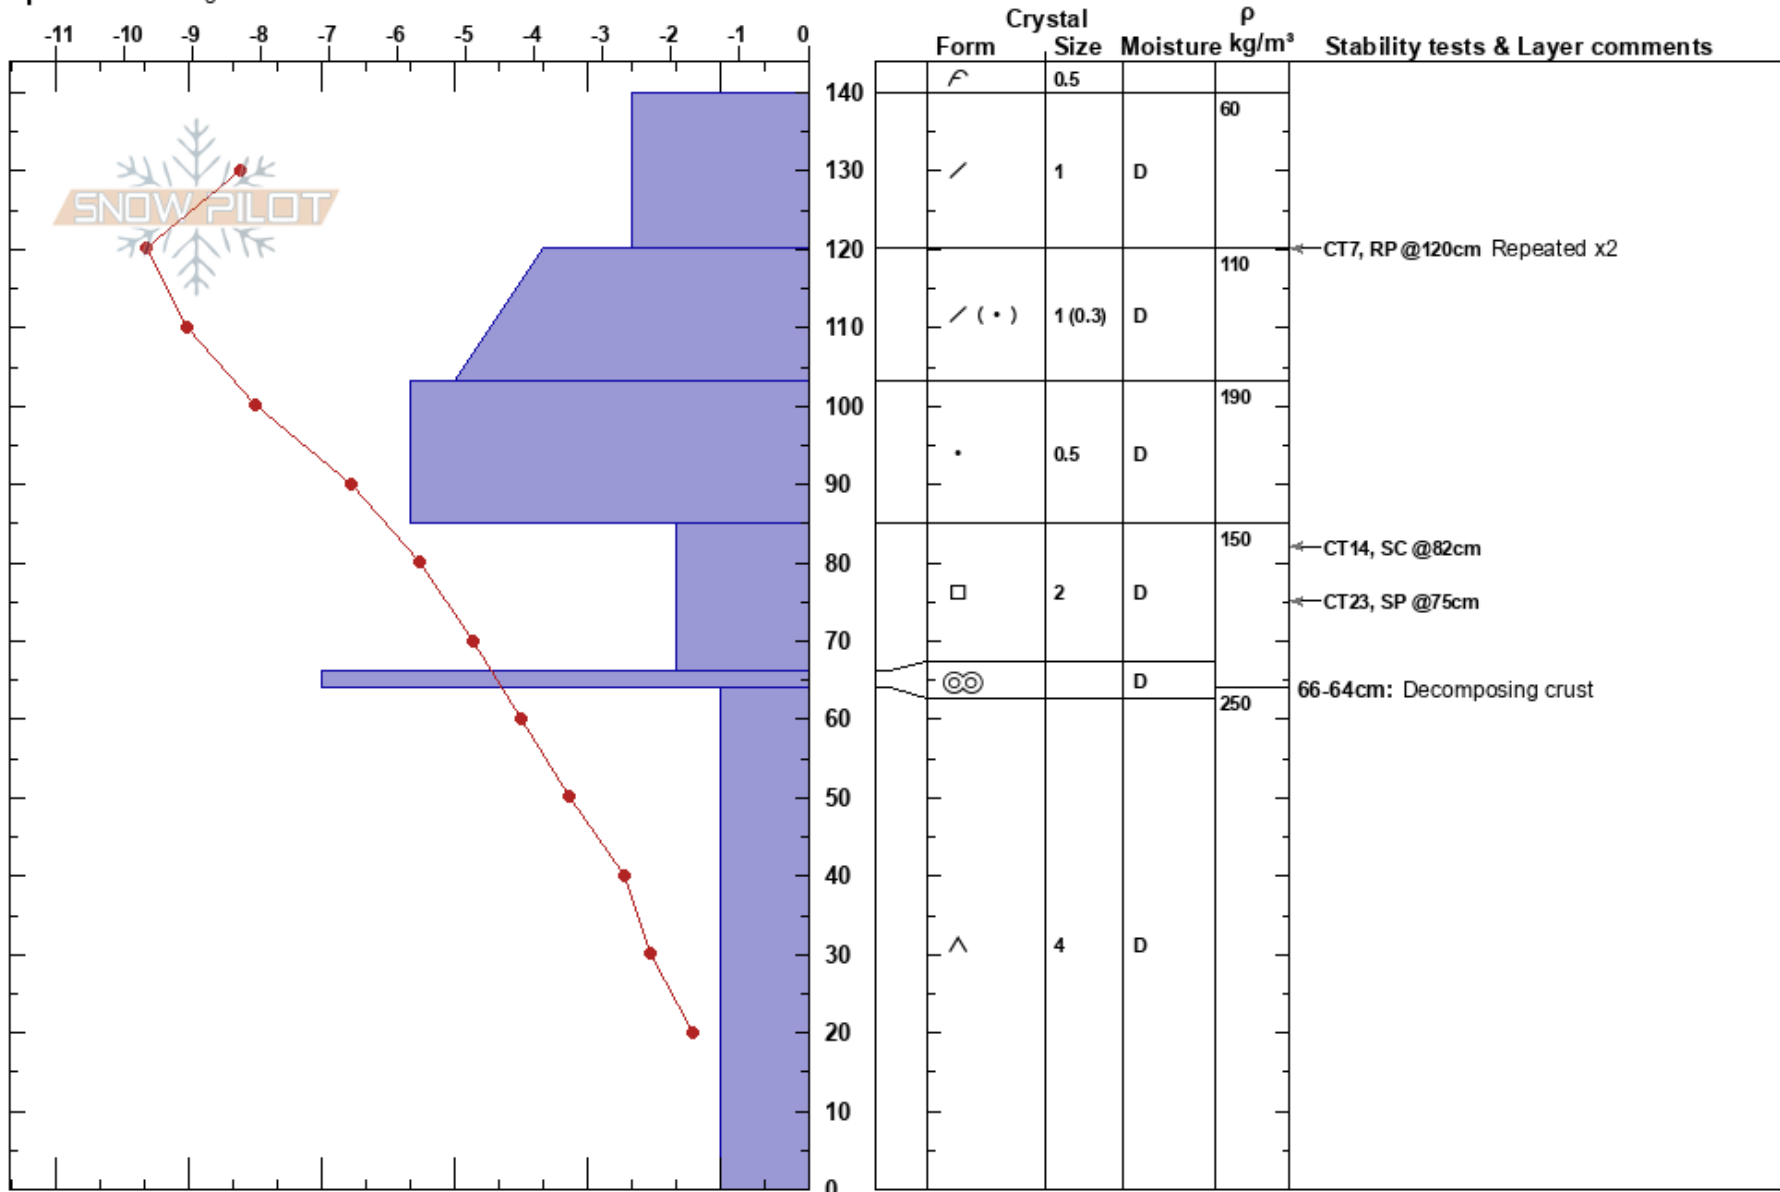

PF: 35

66-64cm: Decomposing crust

AB

Co-ord:

Sky Cover: BKN

Elevation: 2260 m

Slope Angle: 0°

Precipitation: S-1

Aspect:

Wind Loading:

Wind: SW Light Breeze

Specifics: Pit dug in a Ski Area

Notes: