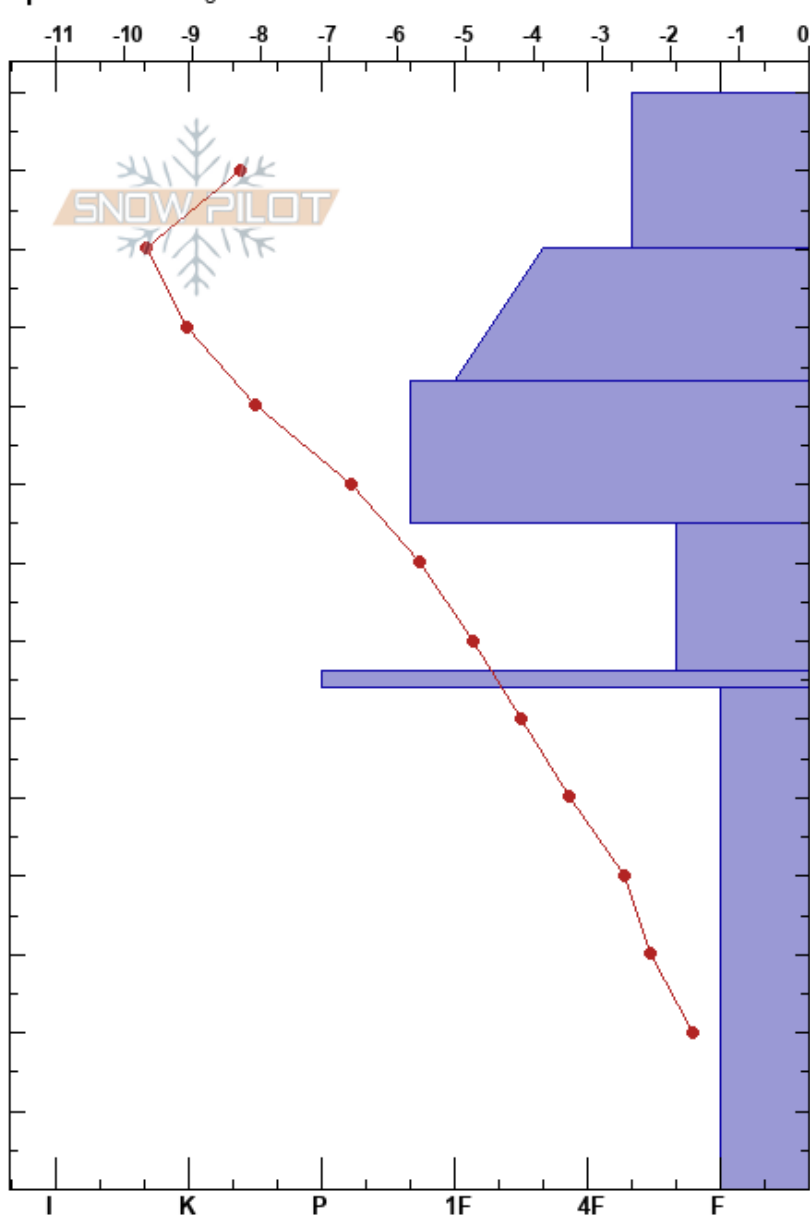

Meadow Park Weekly
 Sunshine Village
 AB
 Elevation: 2260 m
 Aspect:
 Specifics: Pit dug in a Ski Area

Tom Allatt
 28/02/2023 - 14:20
 Co-ord:
 Slope Angle: 0°
 Wind Loading:

Stability:
 Air Temperature: -8.5°C PF: 35 66-64cm: Decomposing crust
 Sky Cover: BKN
 Precipitation: S-1
 Wind: SW Light Breeze

Form	Crystal Size	Moisture	ρ kg/m ³	Stability tests & Layer comments
∩	0.5		60	
/	1	D		
/ (·)	1 (0.3)	D	110	← CT7, RP @120cm Repeated x2
.	0.5	D	190	
□	2	D	150	← CT14, SC @82cm ← CT23, SP @75cm
⊙		D	250	66-64cm: Decomposing crust
^	4	D		