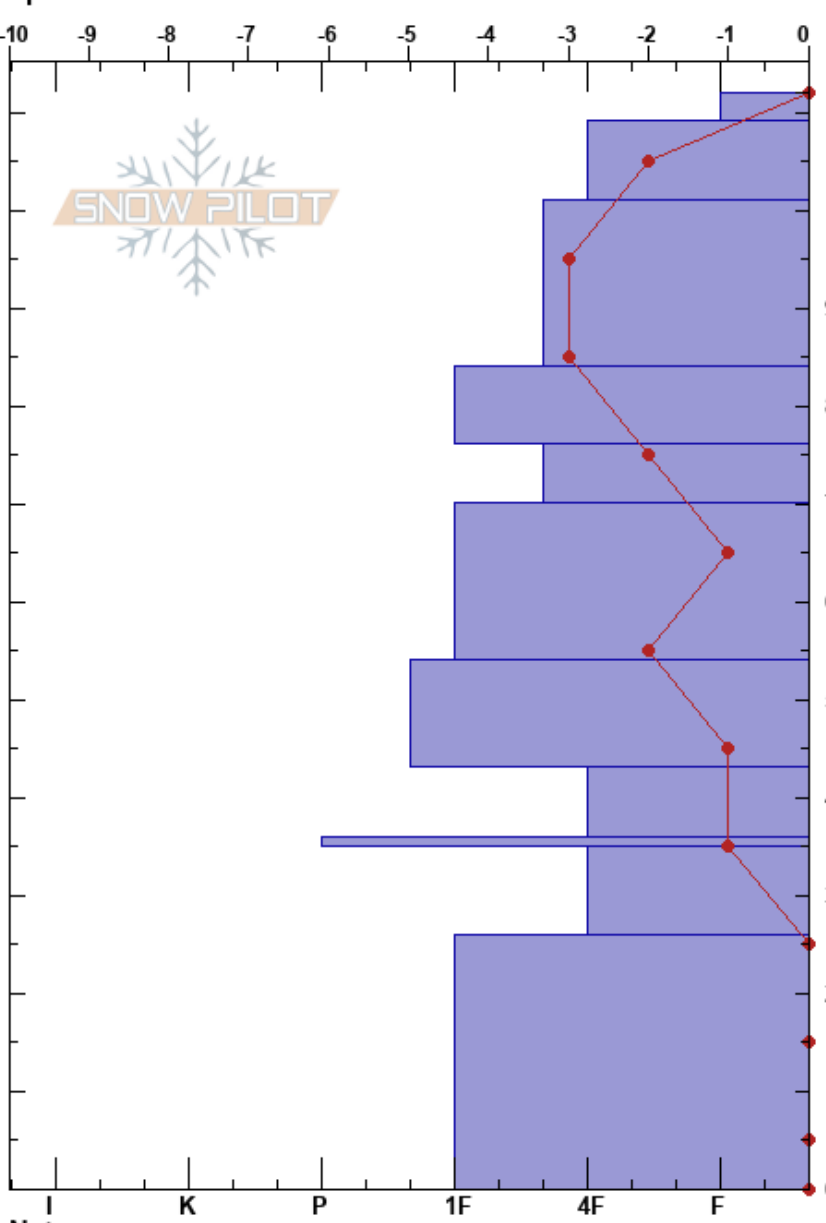

SnowPit #4
 Wasatch Range
 UT
 Elevation:
 Aspect: 170°
 Specifics:

Gerardo Rodriguez
 02/22/2021 - 10:00am
 Co-ord: 40.61673N, -111.57300W
 Slope Angle: 21°
 Wind Loading:

Stability: **HS: 112**
 Air Temperature: 7°C
 Sky Cover: CLR
 Precipitation: NO
 Wind: Calm
 Layer Notes: 76-70cm: necking/sintering evident

Form	Crystal Size	Moisture	ρ kg/m ³	Stability tests & Layer comments
□ (●)	0.5		112	
□ (●)	0.5		110	
□ (●)	0.5		147	← CT5, Q2 @104cm 5 taps wrists
□ (●)	0.5		179	
□ (●)	0.5		224	
● (□)	0.5		239	76-70cm: necking/sintering evident
● (□)	0.5		226	← CT3, Q2 @64cm 3 elbow
● (□)	0.5		287	
□	0.5		320	
⊙ ⊙			339	
□ (●)	0.5		345	← CT3 @25cm 10 elbow
□	1		330	

Notes: SWE= 26.4 cm