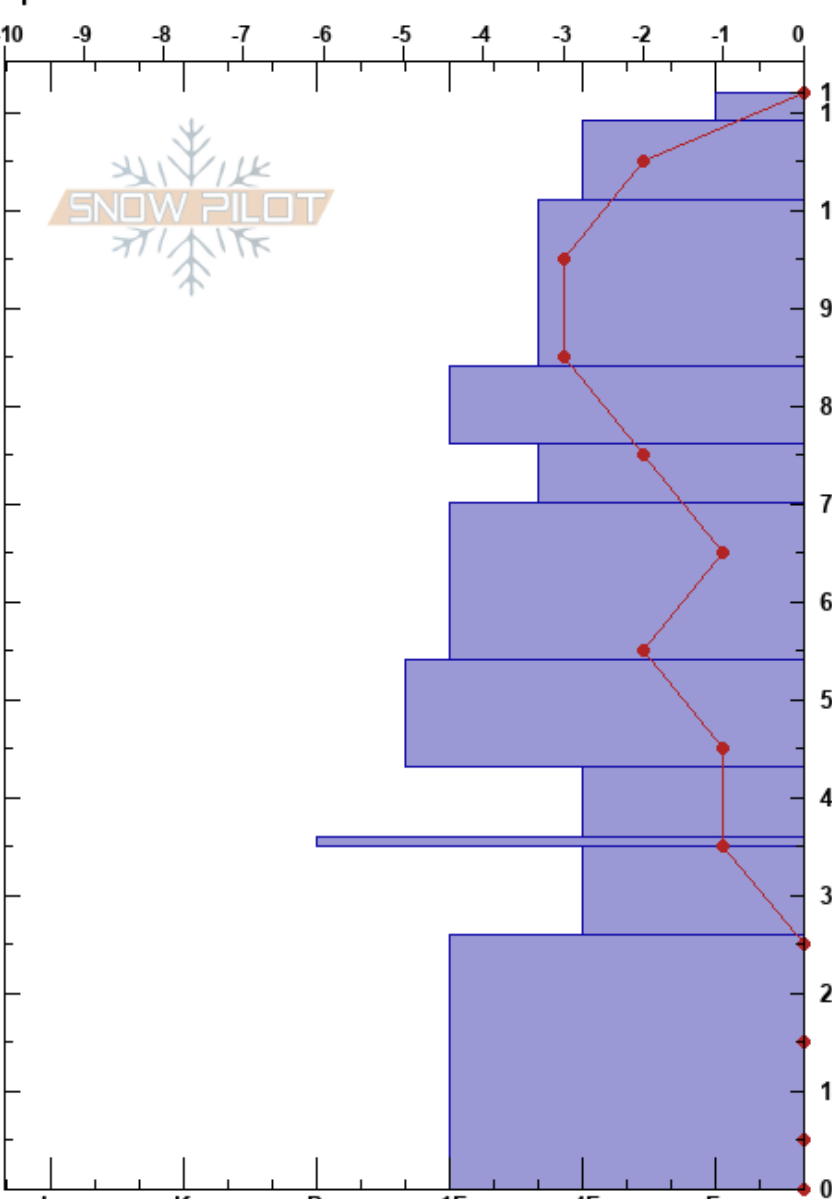

SnowPit #4
 Wasatch Range
 UT
 Elevation:
 Aspect: 170°
 Specifics:

Gerardo Rodriguez
 02/22/2021 - 10:00am
 Co-ord: 40.61673N, -111.57300W
 Slope Angle: 21°
 Wind Loading:

Stability:
 Air Temperature: 7°C
 Sky Cover: CLR
 Precipitation: NO
 Wind: Calm

HS: 112
 Layer Notes:
 76-70cm: necking/sintering evident

Form	Crystal		Moisture	ρ kg/m ³	Stability tests & Layer comments
	Size				
□ (●)	0.5				
□ (●)	0.5			147	← CT5, Q2 @104cm 5 taps wrists
□ (●)	0.5			179	
□ (●)	0.5			224	
● (□)	0.5			239	76-70cm: necking/sintering evident
● (□)	0.5			226	← CT3, Q2 @64cm 3 elbow
● (□)	0.5			287	
□	0.5			320	
⊙ ⊙				339	
□ (●)	0.5			345	← CT3 @25cm 10 elbow
□	1			330	

Notes: SWE= 26.4 cm