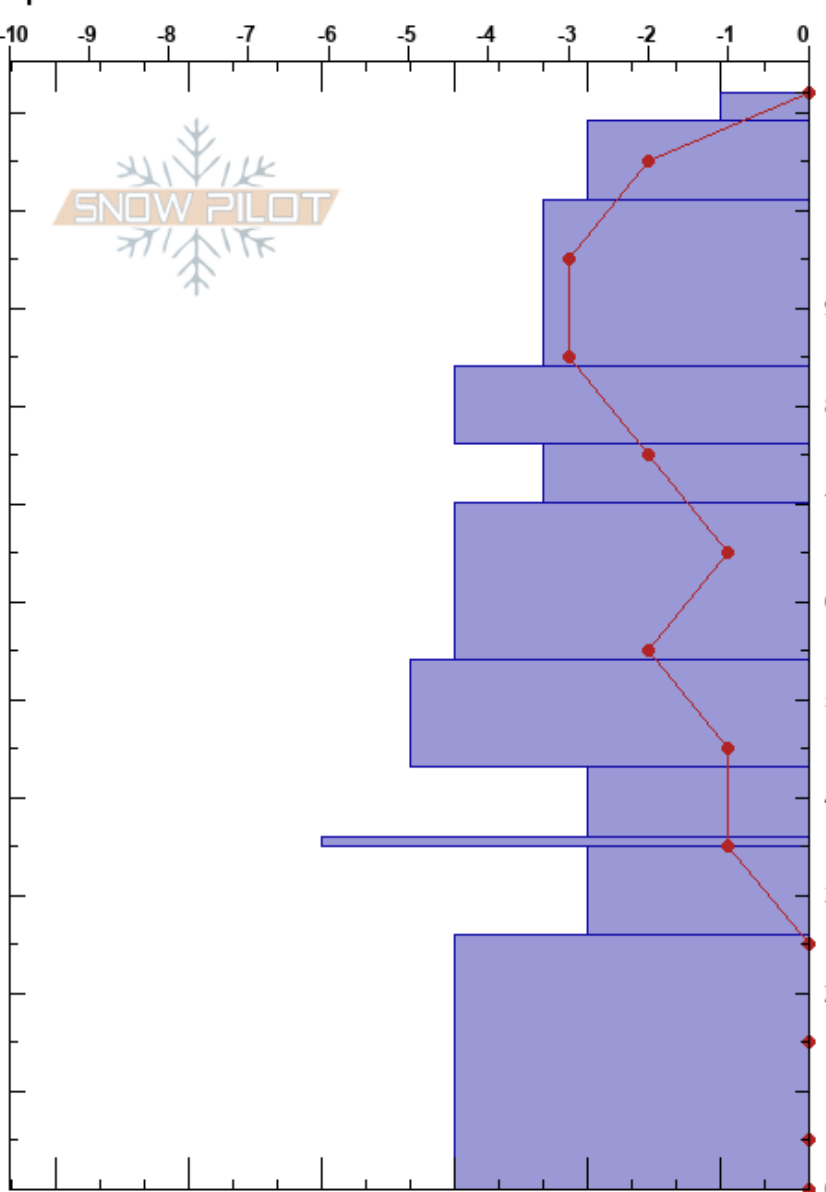

SnowPit #4
 Wasatch Range
 UT
 Elevation:
 Aspect: 170°
 Specifics:

Gerardo Rodriguez
 02/22/2021 - 10:00am
 Co-ord: 40.61673N, -111.57300W
 Slope Angle: 21°
 Wind Loading:

Stability: **HS: 112**
 Air Temperature: 7°C
 Sky Cover: CLR
 Precipitation: NO
 Wind: Calm
 Layer Notes: 76-70cm: necking/sintering evident

Form	Crystal Size	Moisture	ρ kg/m ³	Stability tests & Layer comments
□ (●)	0.5		112	
□ (●)	0.5		110	
□ (●)	0.5		147	← CT5, Q2 @104cm 5 taps wrists
□ (●)	0.5		179	
□ (●)	0.5		224	
● (□)	0.5		239	76-70cm: necking/sintering evident
● (□)	0.5		226	← CT3, Q2 @64cm 3 elbow
● (□)	0.5		287	
□	0.5		320	
⊙⊙			339	
□ (●)	0.5		345	← CT3 @25cm 10 elbow
□	1		330	

Notes: SWE= 26.4 cm