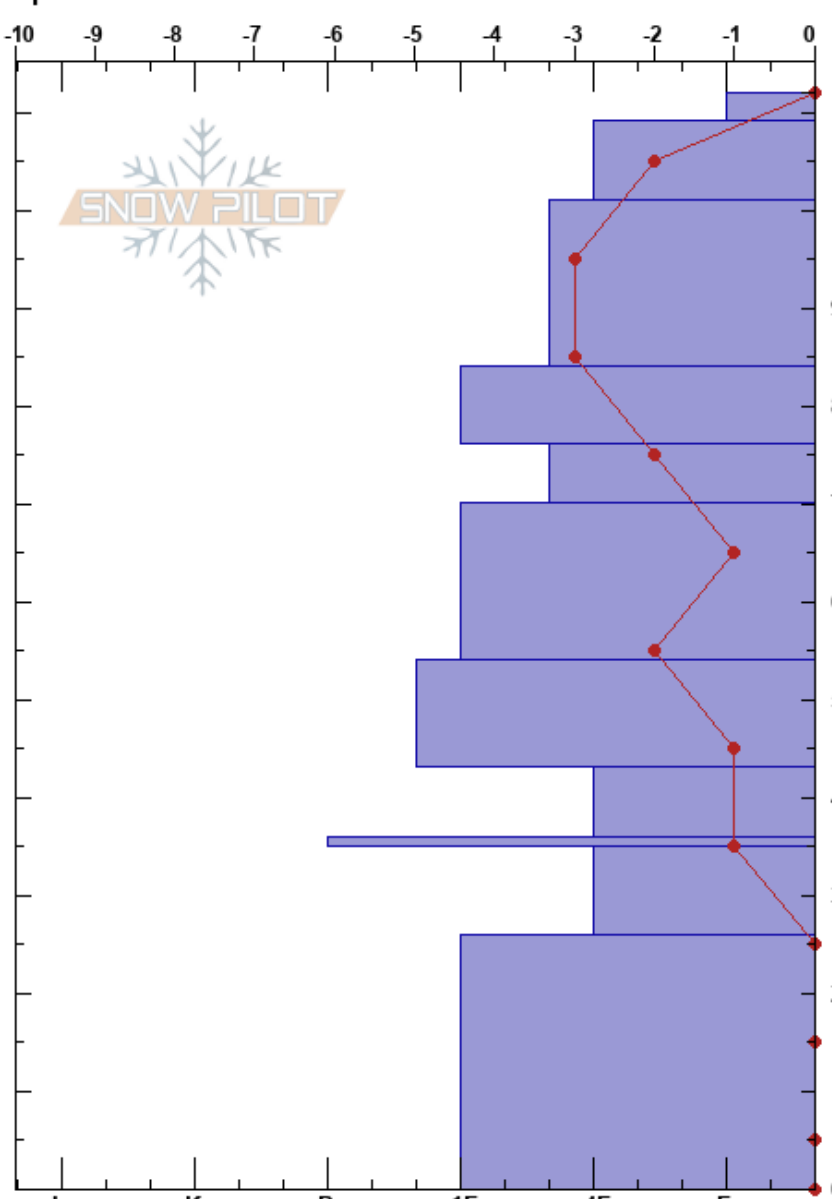

SnowPit #4
 Wasatch Range
 UT
 Elevation:
 Aspect: 170°
 Specifics:

Gerardo Rodriguez
 02/22/2021 - 10:00am
 Co-ord: 40.61673N, -111.57300W
 Slope Angle: 21°
 Wind Loading:

Stability:
 Air Temperature: 7°C
 Sky Cover: CLR
 Precipitation: NO
 Wind: Calm

HS: 112
 Layer Notes:
 76-70cm: necking/sintering evident

Form	Crystal		Moisture	ρ kg/m ³	Stability tests & Layer comments
	Size				
□ (●)	0.5				
□ (●)	0.5			147	← CT5, Q2 @104cm 5 taps wrists
□ (●)	0.5			179	
□ (●)	0.5			224	
● (□)	0.5			239	76-70cm: necking/sintering evident
● (□)	0.5			226	← CT3, Q2 @64cm 3 elbow
● (□)	0.5			287	
□	0.5			320	
⊙ ⊙				339	
□ (●)	0.5			345	← CT3 @25cm 10 elbow
□	1			330	

Notes: SWE= 26.4 cm