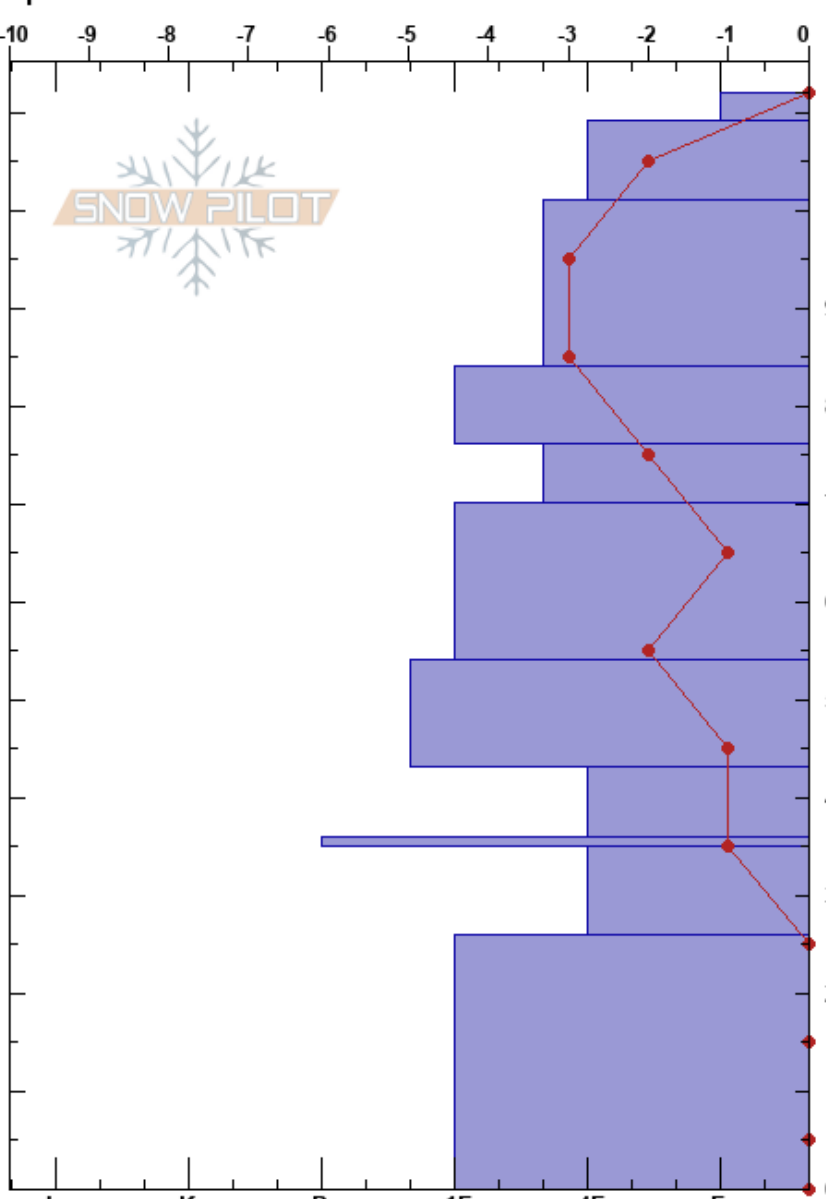

SnowPit #4  
 Wasatch Range  
 UT  
 Elevation:  
 Aspect: 170°  
 Specifics:

Gerardo Rodriguez  
 02/22/2021 - 10:00am  
 Co-ord: 40.61673N, -111.57300W  
 Slope Angle: 21°  
 Wind Loading:

Stability: **HS: 112**  
 Air Temperature: 7°C  
 Sky Cover: CLR  
 Precipitation: NO  
 Wind: Calm  
 Layer Notes: 76-70cm: necking/sintering evident

Form	Crystal Size	Moisture	$\rho$ kg/m <sup>3</sup>	Stability tests & Layer comments
□ (●)	0.5			
□ (●)	0.5		147	← CT5, Q2 @104cm 5 taps wrists
□ (●)	0.5		179	
□ (●)	0.5		224	
● (□)	0.5		239	76-70cm: necking/sintering evident
● (□)	0.5		226	← CT3, Q2 @64cm 3 elbow
● (□)	0.5		287	
□	0.5		320	
⊙ ⊙			339	
□ (●)	0.5		345	← CT3 @25cm 10 elbow
□	1		330	

Notes: SWE= 26.4 cm