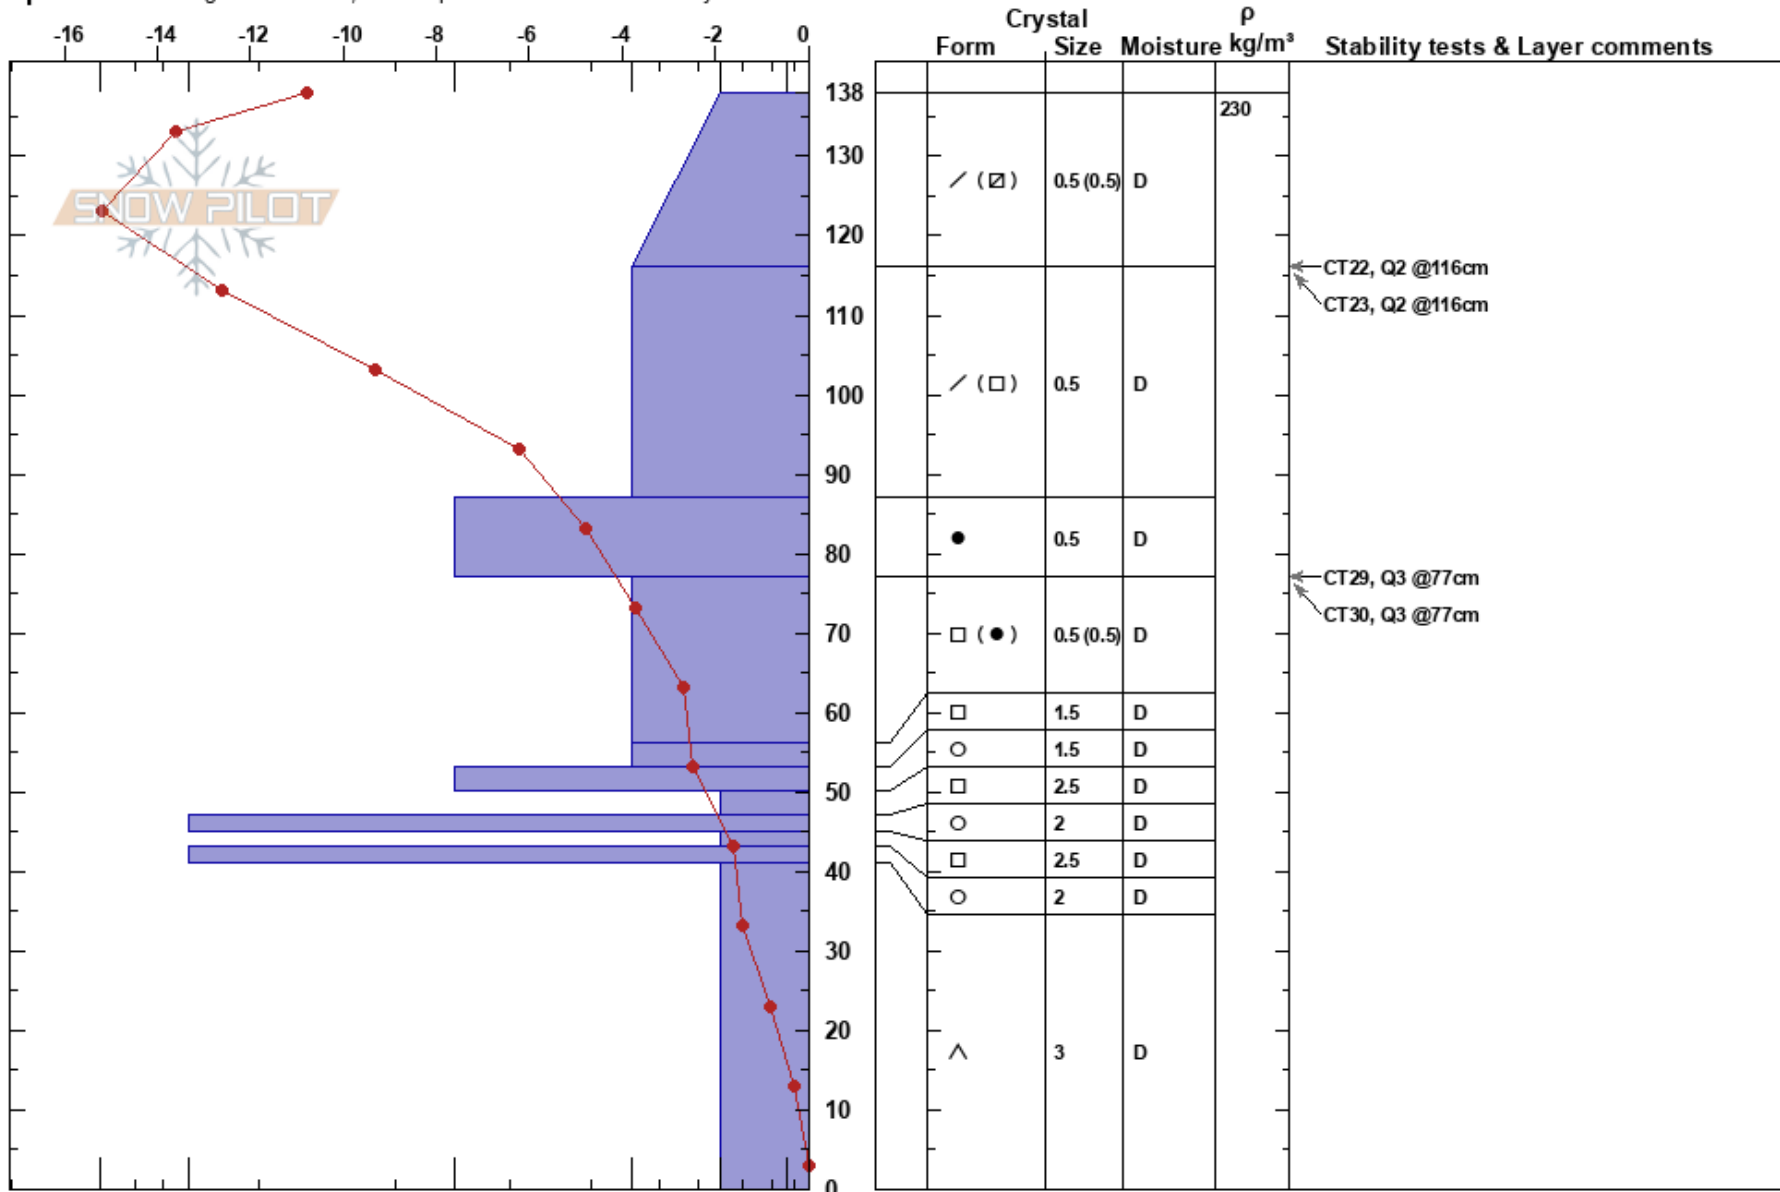

PF: 45

MT

Co-ord: 45.80722N, -110.91056W

Sky Cover: FEW

PS: 20

Elevation: 6910 ft

Slope Angle: 13°

Precipitation: NO

Wind: Calm

Aspect: 300°

Wind Loading: previous

Specifics: Pit dug in a Ski Area; Pit is representative of backcountry

Notes: