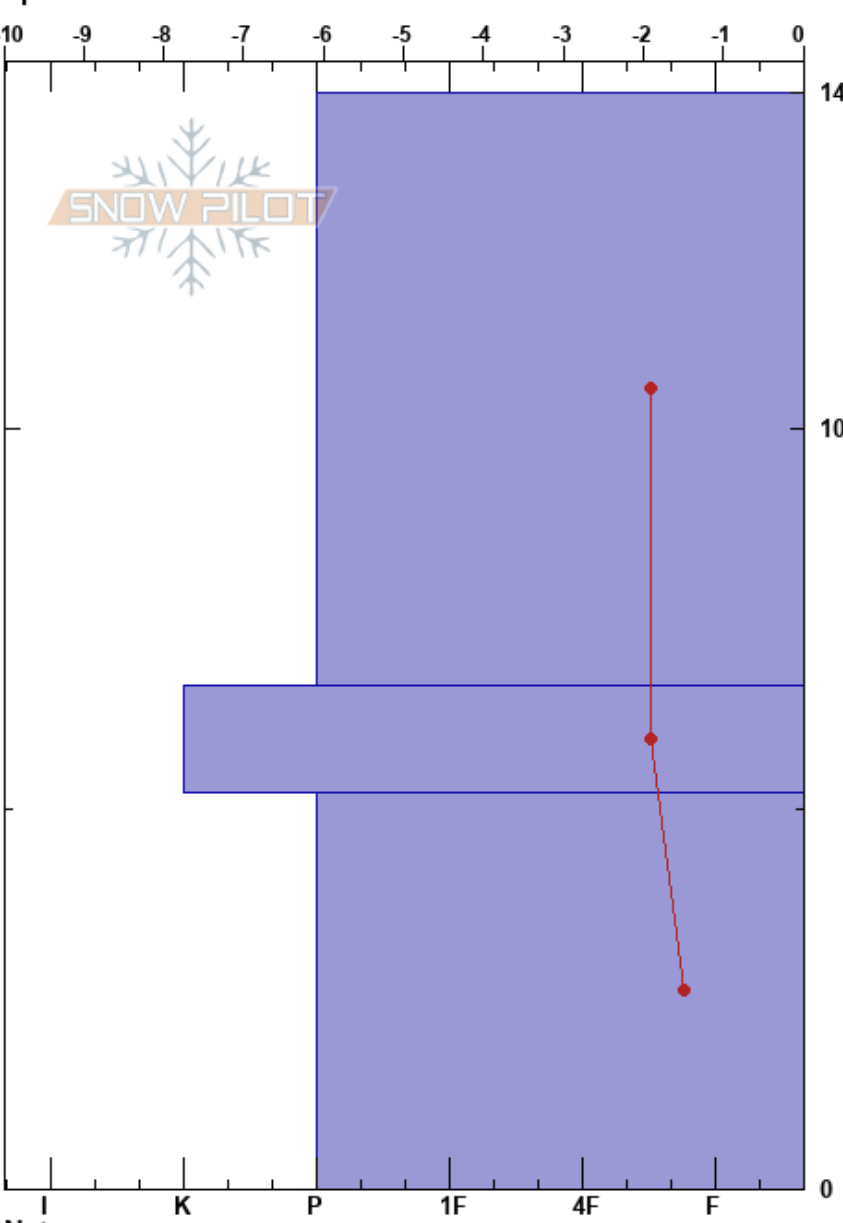

Shrubs
 Ontario
 Elevation: 255 m
 Aspect:
 Specifics:

David Ejioogu
 19/02/2023 - 10:40
 Co-ord: 44.51200N, -78.18446W
 Slope Angle:
 Wind Loading:

Stability:
 Air Temperature: -1.5°C
 Sky Cover: FEW
 Precipitation: NO
 Wind: SE Moderate

HS: 14.4 Layer Notes:

	Crystal		Moisture	ρ kg/m ³	Stability tests & Layer comments
	Form	Size			
14.4					
10	*	2			
	*	3			
	*	2			

Notes: