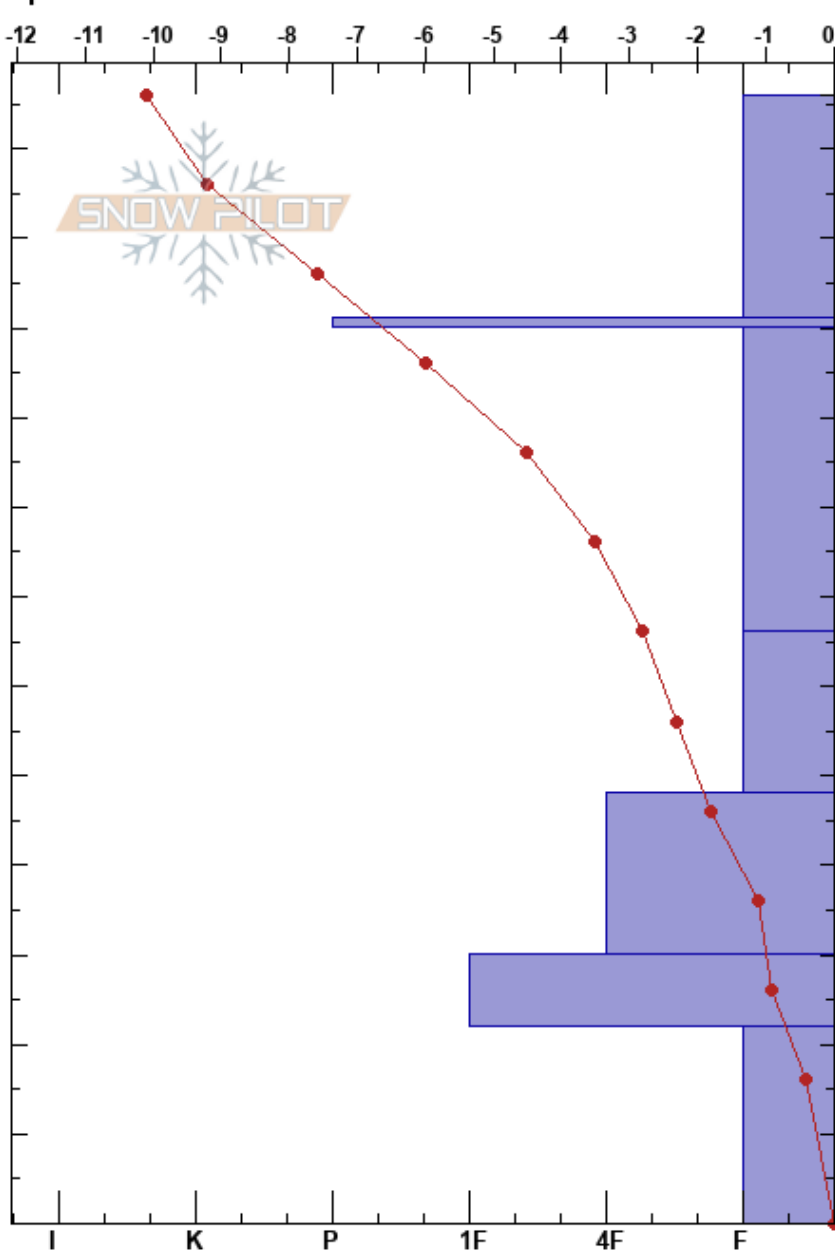

KP37
 Crested Butte
 CO
 Elevation: 2857 m
 Aspect: SE
 Specifics:

Daniel Hogan
 03/01/2023 - 8:59am
 Co-ord: 38.94156N, -106.97282W
 Slope Angle: 3°
 Wind Loading:

Stability:
 Air Temperature: -12°C
 Sky Cover: OVC
 Precipitation: S-1
 Wind: Calm

HS: 126
 Layer Notes:
 22-0cm: Bushes in this layer

Crystal Form	Crystal Size	Moisture	ρ kg/m ³	Stability tests & Layer comments
□	0.5			
+ (/)	0.3-0.5		139	
			232	
⊙ ⊙			311	
⊖	0.3-1		303	
			320	
			350	
⊖ (▾)	0.3-1.5		353	
			380	
⊖	1-2		369	
			429	
^ (^)	1-3			22-0cm: Bushes in this layer

Notes: Surface Temperature @ 0859:
 IR: -10.1C
 Thermometer: -7.4C
 Bushes below 30 cm