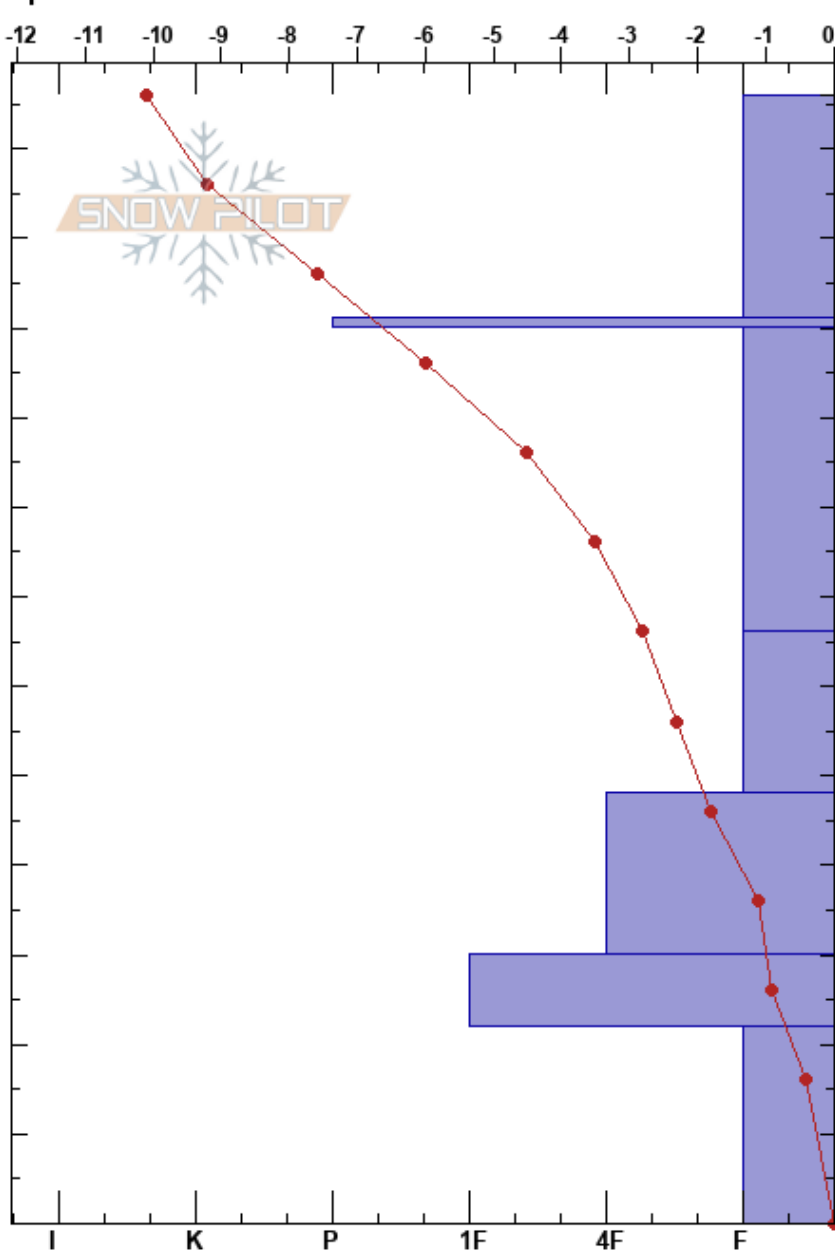

KP37  
 Crested Butte  
 CO  
 Elevation: 2857 m  
 Aspect: SE  
 Specifics:

Daniel Hogan  
 03/01/2023 - 8:59am  
 Co-ord: 38.94156N, -106.97282W  
 Slope Angle: 3°  
 Wind Loading:

Stability:  
 Air Temperature: -12°C  
 Sky Cover: OVC  
 Precipitation: S-1  
 Wind: Calm

HS: 126  
 Layer Notes:  
 22-0cm: Bushes in this layer

Crystal Form	Crystal Size	Moisture	$\rho$ kg/m <sup>3</sup>	Stability tests & Layer comments
□	0.5			
+ ( / )	0.3-0.5		139	
			232	
⊙ ⊙			311	
⊖	0.3-1		303	
			320	
			350	
⊖ ( ▾ )	0.3-1.5		353	
			380	
⊖	1-2		369	
			429	
^ ( ^ )	1-3			22-0cm: Bushes in this layer

Notes: Surface Temperature @ 0859:  
 IR: -10.1C  
 Thermometer: -7.4C  
 Bushes below 30 cm