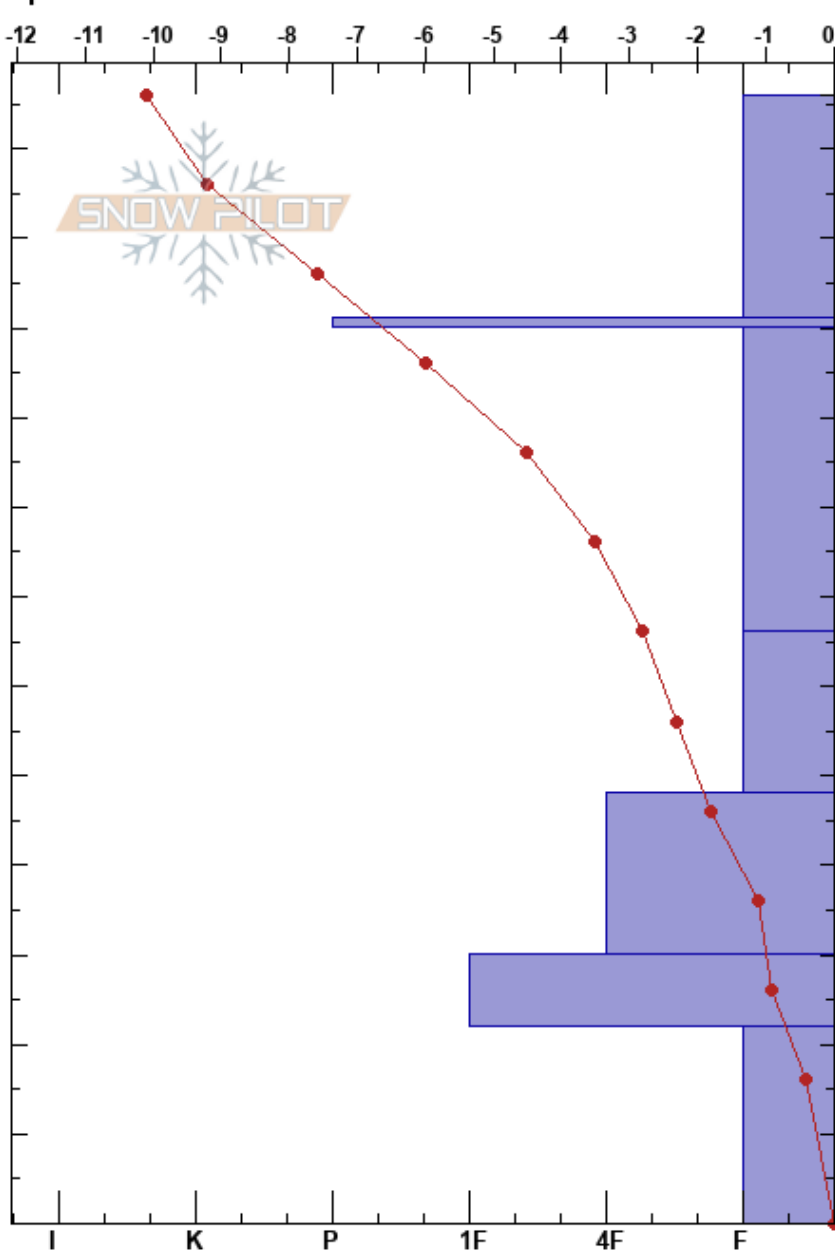

KP37
 Crested Butte
 CO
 Elevation: 2857 m
 Aspect: SE
 Specifics:

Daniel Hogan
 03/01/2023 - 8:59am
 Co-ord: 38.94156N, -106.97282W
 Slope Angle: 3°
 Wind Loading:

Stability:
 Air Temperature: -12°C
 Sky Cover: OVC
 Precipitation: S-1
 Wind: Calm

HS: 126
 Layer Notes:
 22-0cm: Bushes in this layer

Form	Crystal Size	Moisture	ρ kg/m ³	Stability tests & Layer comments
□	0.5			
+ (/)	0.3-0.5		139	
			232	
⊙ ⊙			311	
⊖	0.3-1		303	
			320	
			350	
⊖ (▾)	0.3-1.5		353	
			380	
⊖	1-2		369	
			429	
^ (^)	1-3			22-0cm: Bushes in this layer

Notes: Surface Temperature @ 0859:
 IR: -10.1C
 Thermometer: -7.4C
 Bushes below 30 cm