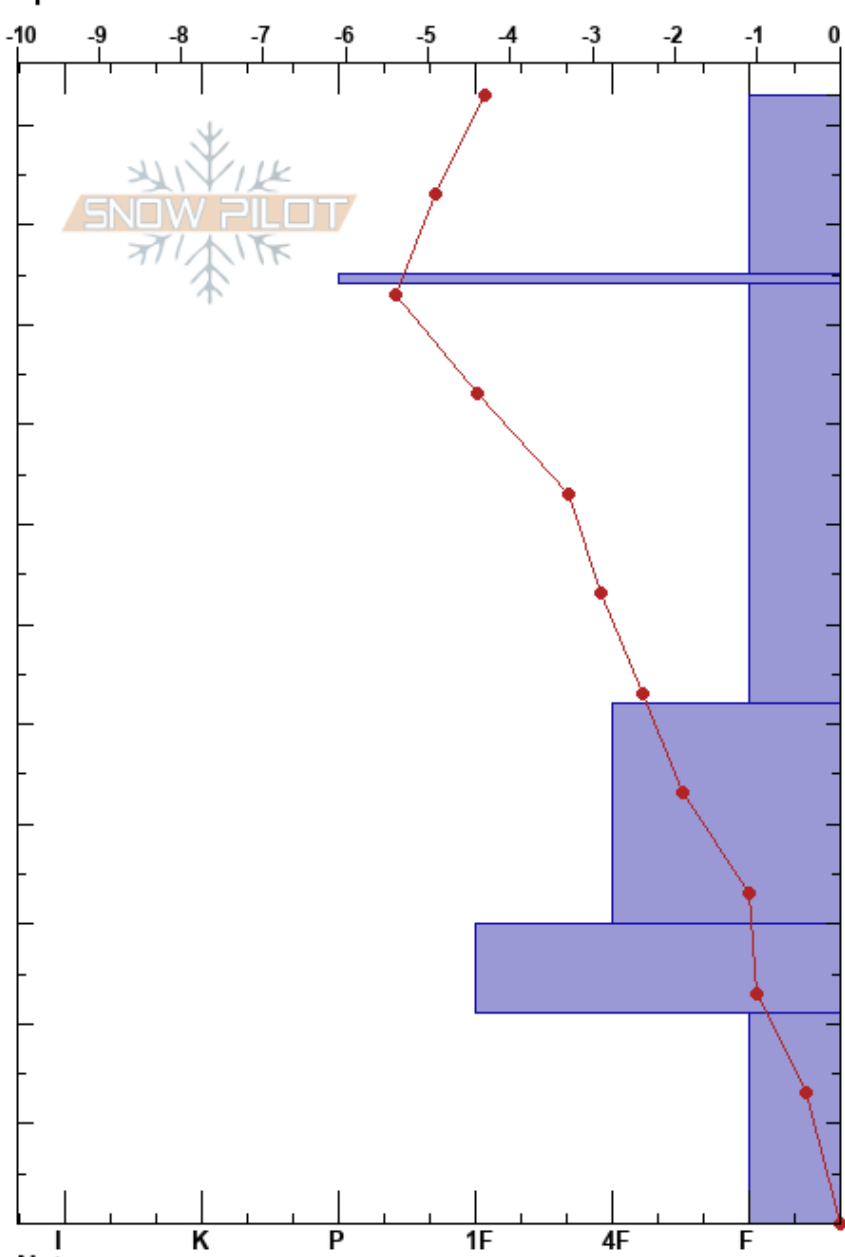

KP34  
 Crested Butte  
 CO  
 Elevation: 2857 m  
 Aspect: SE  
 Specifics:

Daniel Hogan  
 02/26/2023 - 1:00pm  
 Co-ord: 38.94156N, -106.97282W  
 Slope Angle: 3°  
 Wind Loading:

Stability:  
 Air Temperature: -3.8°C  
 Sky Cover: OVC  
 Precipitation: S1  
 Wind: Calm

Altitude (m)	Crystal Form	Crystal Size	Moisture	ρ (kg/m³)	Stability tests & Layer comments
113	+	0.5			
110				219	
100	/	0.3-2			
100	⊙			263	
90				317	
80				302	
70	⊖ (●)	0.3-1		314	
60				337	
50				356	
40	⊖ (●)	1-2		377	
30	⊖ (◐)	1-2		396	
20				334	
10	^ (□)	0.5-2			
0					

Notes: Surface Temperature @ 1300:  
 IR: -4.3C  
 Thermometer: -2.3C  
 Bushes below 10 cm