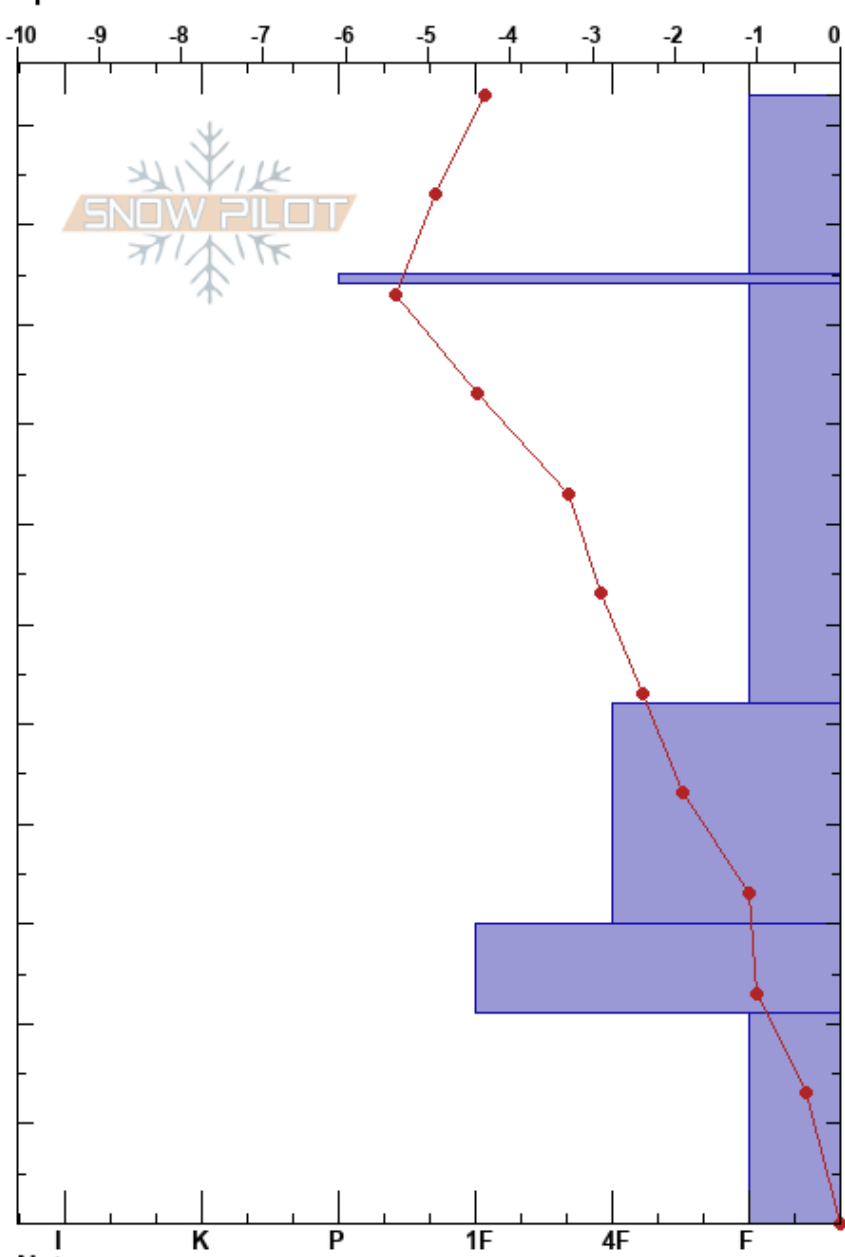

KP34
 Crested Butte
 CO
 Elevation: 2857 m
 Aspect: SE
 Specifics:

Daniel Hogan
 02/26/2023 - 1:00pm
 Co-ord: 38.94156N, -106.97282W
 Slope Angle: 3°
 Wind Loading:

Stability:
 Air Temperature: -3.8°C
 Sky Cover: OVC
 Precipitation: S1
 Wind: Calm

Altitude (m)	Crystal Form	Crystal Size	Moisture	ρ	Stability tests & Layer comments
				kg/m³	
113	+	0.5			
110				219	
100	/	0.3-2			
95	⊙			263	
90				317	
80				302	
70	⊖ (●)	0.3-1		314	
60				337	
50				356	
40	⊖ (●)	1-2		377	
30	⊖ (◐)	1-2		396	
20				334	
10	^ (□)	0.5-2			
0					

Notes: Surface Temperature @ 1300:
 IR: -4.3C
 Thermometer: -2.3C
 Bushes below 10 cm