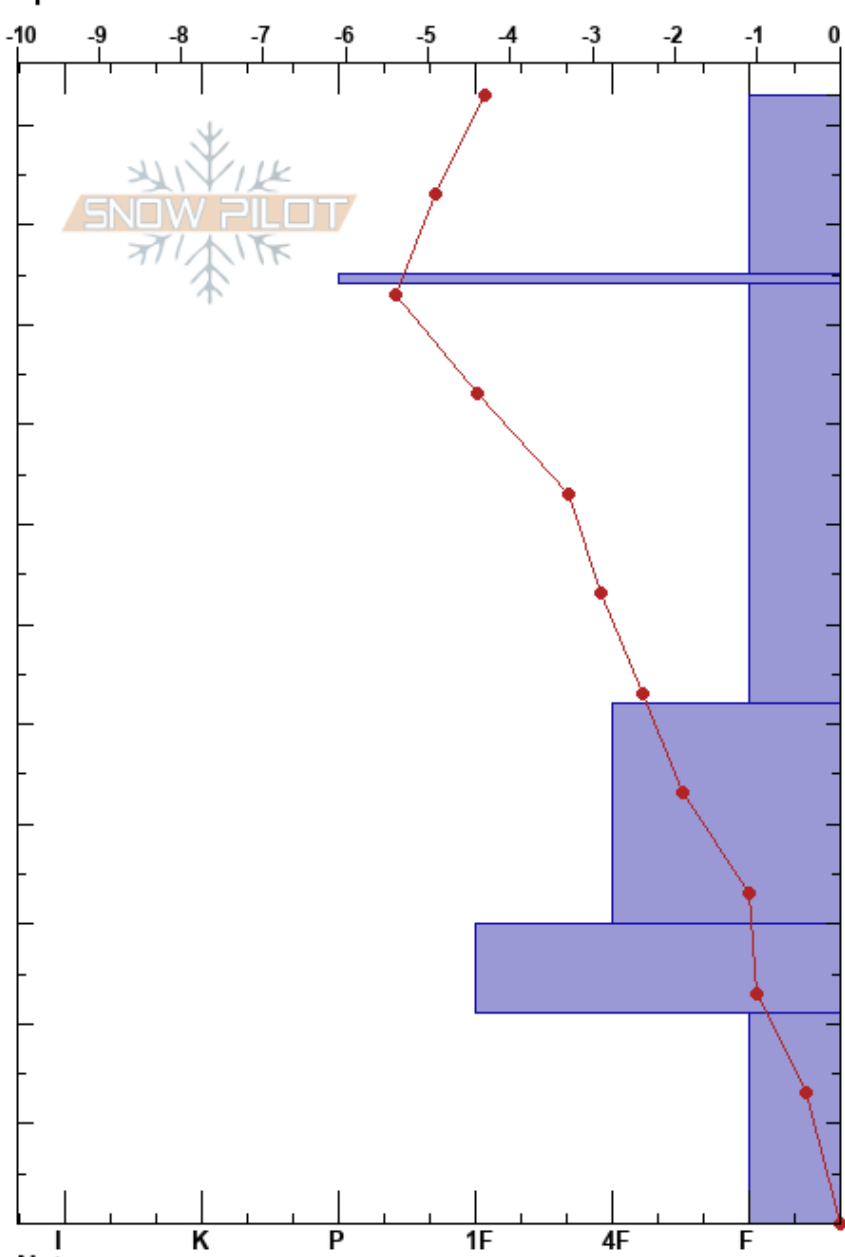

KP34
 Crested Butte
 CO
 Elevation: 2857 m
 Aspect: SE
 Specifics:

Daniel Hogan
 02/26/2023 - 1:00pm
 Co-ord: 38.94156N, -106.97282W
 Slope Angle: 3°
 Wind Loading:

Stability:
 Air Temperature: -3.8°C
 Sky Cover: OVC
 Precipitation: S1
 Wind: Calm

Pressure (hPa)	Crystal Form	Crystal Size	Moisture	ρ (kg/m³)	Stability tests & Layer comments
113	+	0.5			
110				219	
100	/	0.3-2		263	
95	⊙			317	
90				302	
80				314	
70	⊖ (●)	0.3-1		337	
60				356	
50				377	
40	⊖ (●)	1-2		396	
30	⊖ (◐)	1-2		334	
20					
10	^ (□)	0.5-2			
0					

Notes: Surface Temperature @ 1300:
 IR: -4.3C
 Thermometer: -2.3C
 Bushes below 10 cm