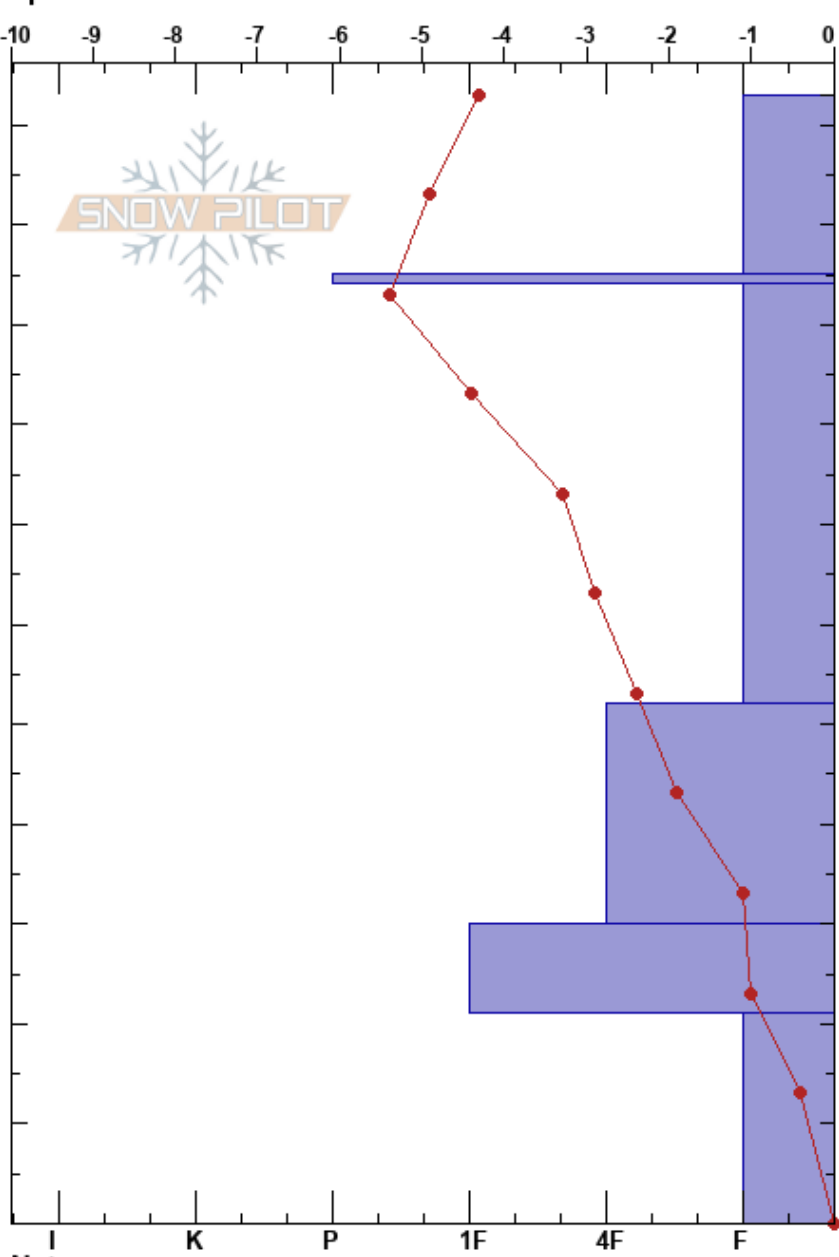

KP34  
 Crested Butte  
 CO  
 Elevation: 2857 m  
 Aspect: SE  
 Specifics:

Daniel Hogan  
 02/26/2023 - 1:00pm  
 Co-ord: 38.94156N, -106.97282W  
 Slope Angle: 3°  
 Wind Loading:

Stability:  
 Air Temperature: -3.8°C  
 Sky Cover: OVC  
 Precipitation: S1  
 Wind: Calm

HS:113 Layer Notes:

Altitude (m)	Crystal Form	Crystal Size	Moisture	ρ (kg/m³)	Stability tests & Layer comments
113	+	0.5			
110				219	
100	/	0.3-2			
100	⊙			263	
90				317	
80				302	
70	⊖ (●)	0.3-1		314	
60				337	
50				356	
40	⊖ (●)	1-2		377	
30	⊖ (◐)	1-2		396	
20				334	
10	^ (□)	0.5-2			
0					

Notes: Surface Temperature @ 1300:  
 IR: -4.3C  
 Thermometer: -2.3C  
 Bushes below 10 cm