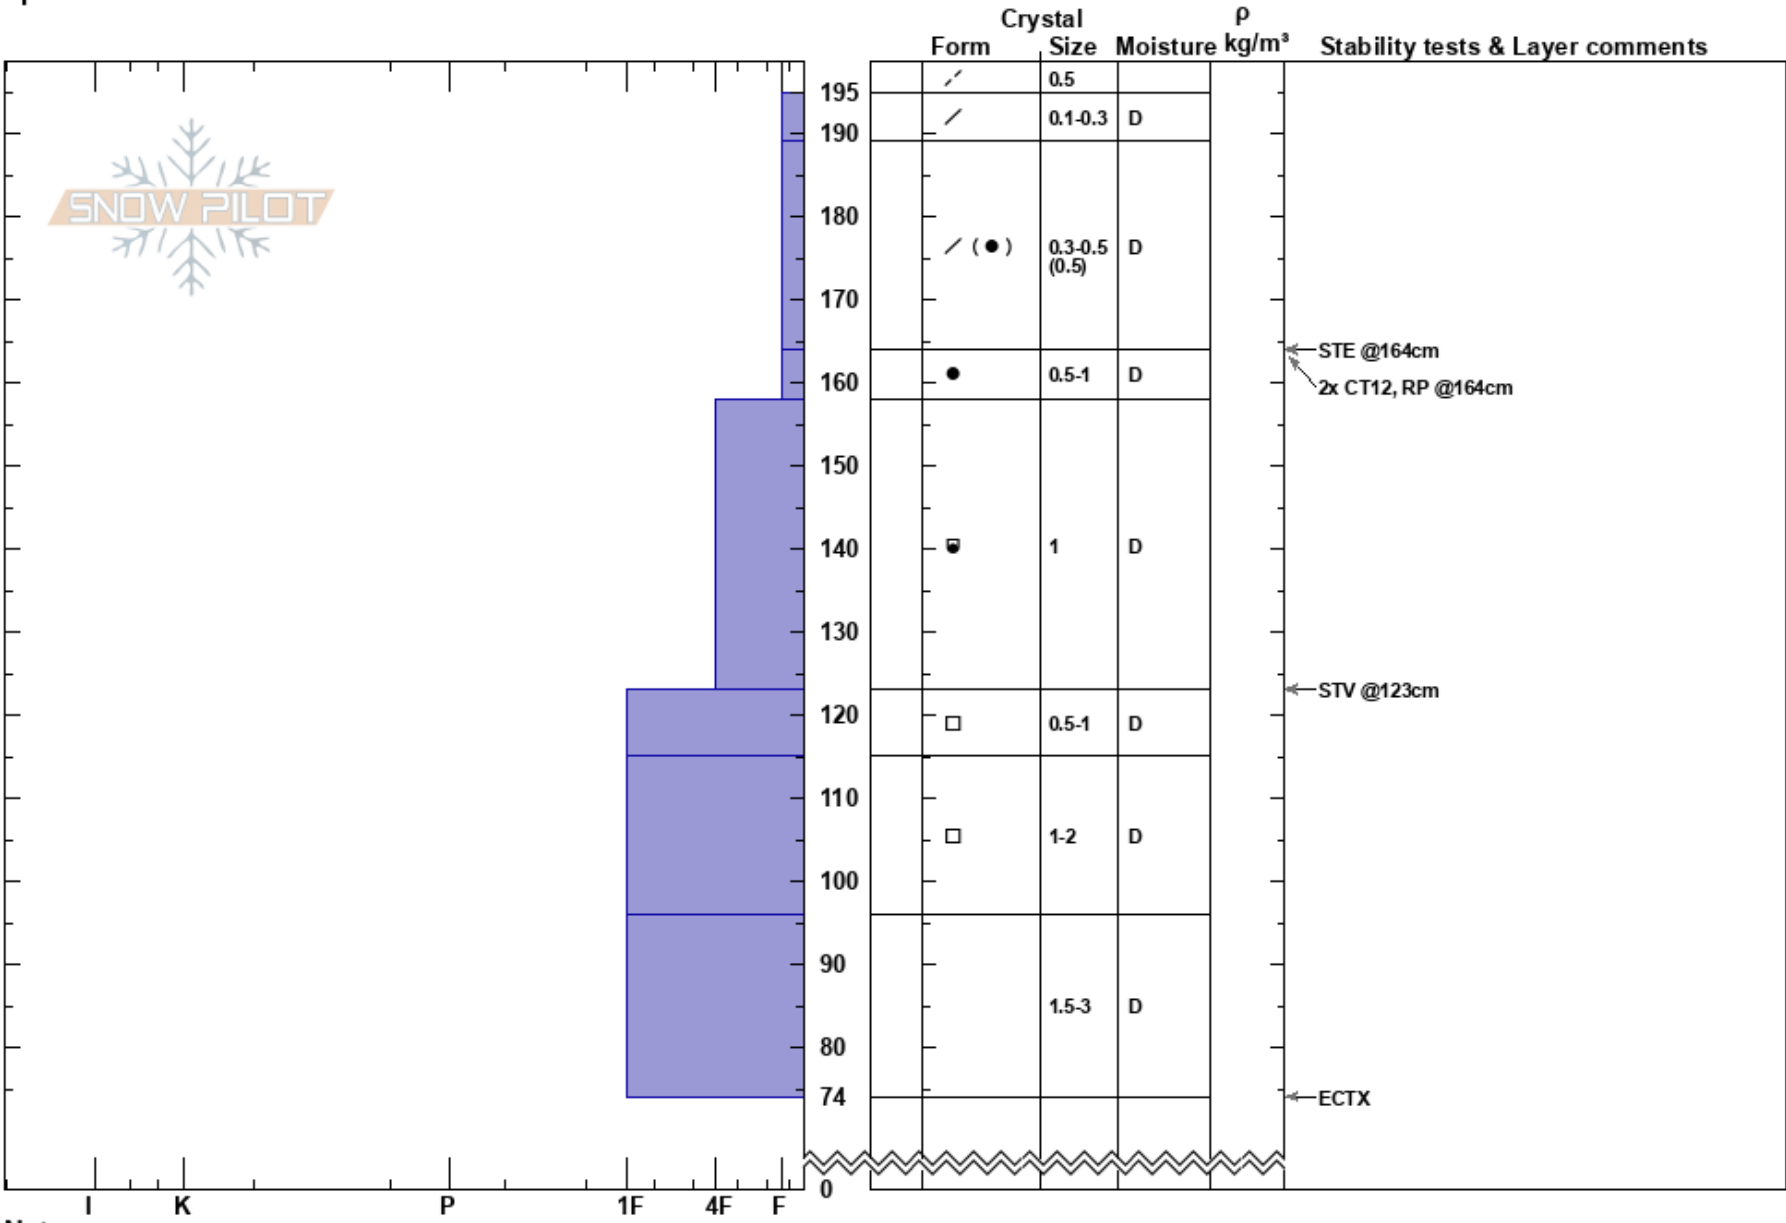

Williams Fork NE NTL
 Vail/Summit County
 CO
Elevation: 10778 ft
Aspect: NE
Specifics:

Drew Gibson
 02/28/2023 - 1:40pm
Co-ord: 39.73456N, -106.03716W
Slope Angle: 27°
Wind Loading: yes

Stability:
Air Temperature:
Sky Cover: OVC
Precipitation: S1
Wind: W Moderate

HS: 195

Layer Notes:

Notes: