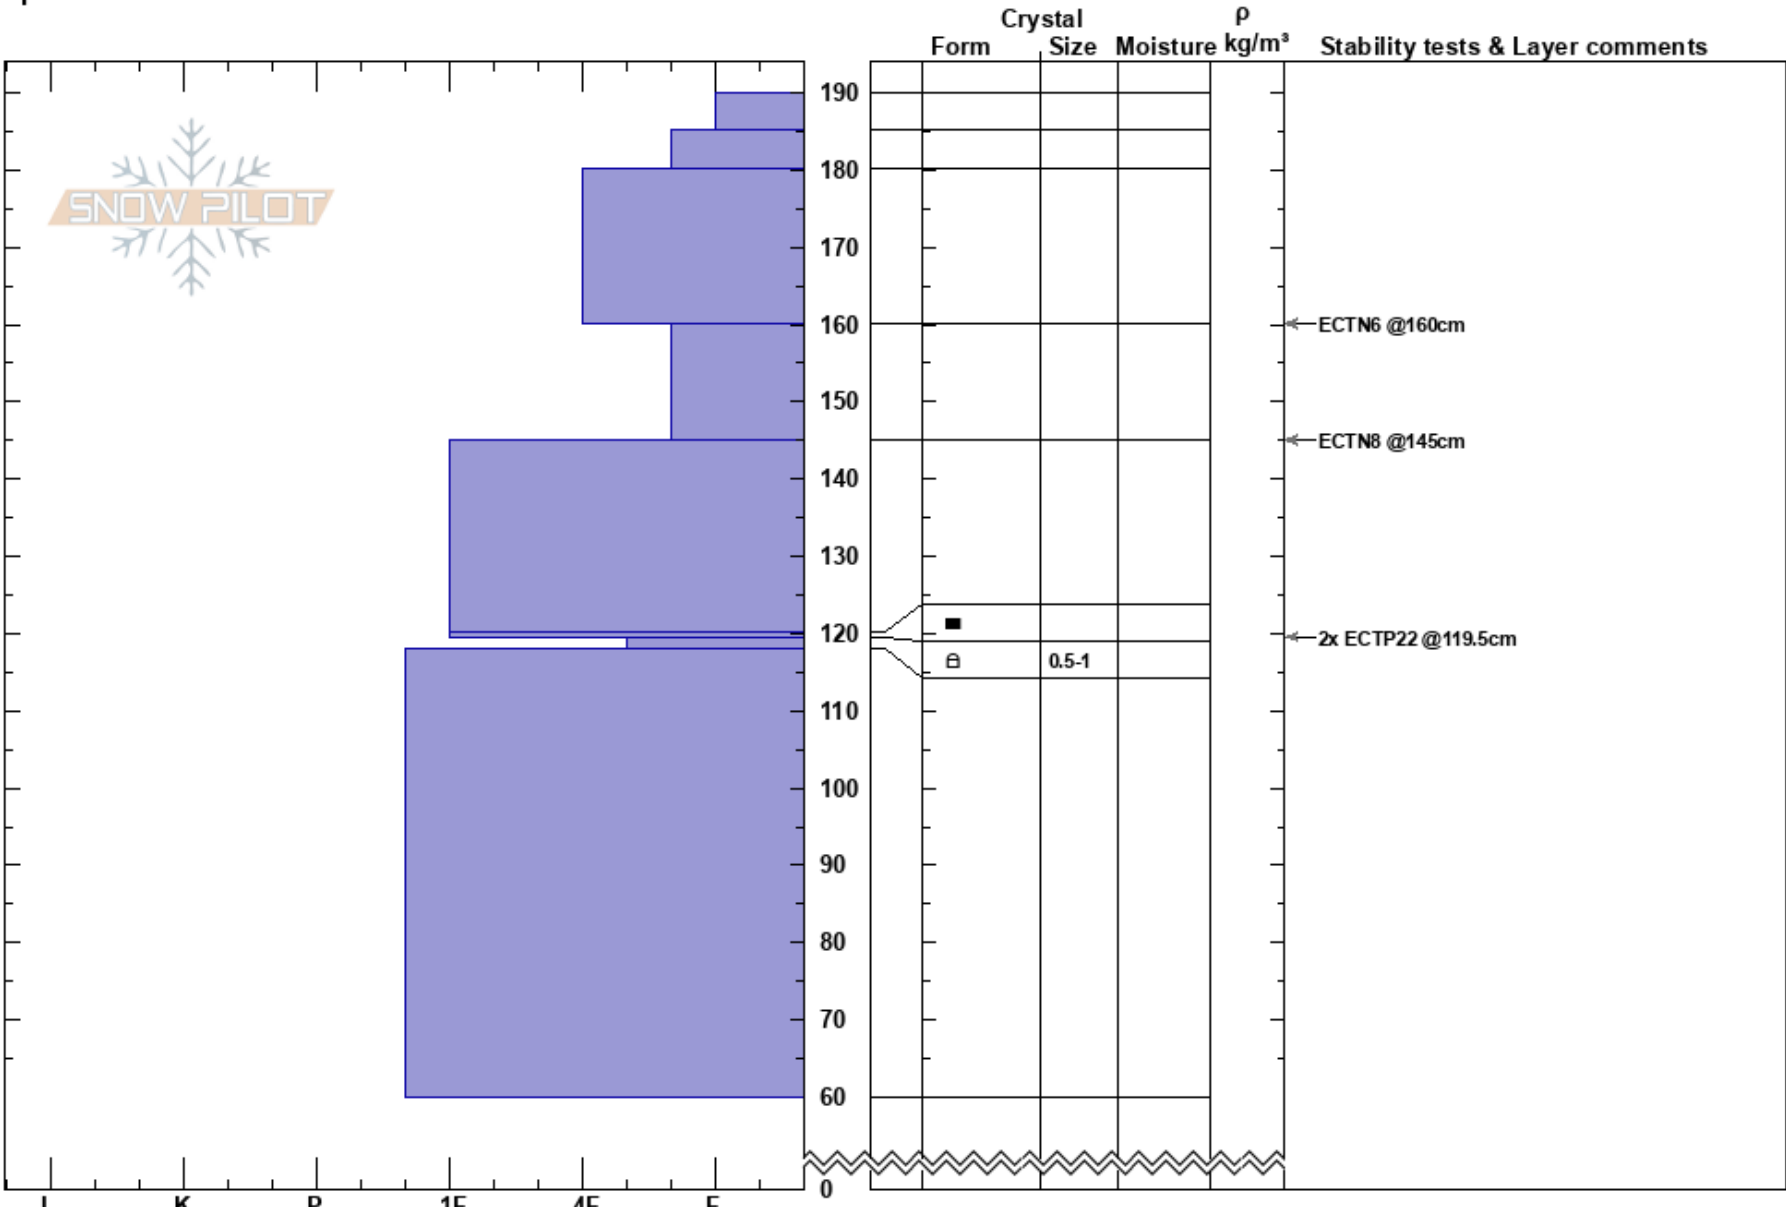

American Fork Canyon
 Central Wasatch
 UT
 Elevation: 7900 ft
 Aspect: 310°
 Specifics:

Mark Staples
 02/28/2023 - 2:30pm
 Co-ord: 40.52864N, -111.59265W
 Slope Angle: 29°
 Wind Loading:

Stability: Fair
 Air Temperature:
 Sky Cover:
 Precipitation:
 Wind:
 HS: 190
 160-145cm: Problematic layer

Notes: Breaking trail was really tough with upside down new snow and that was the main red flag.