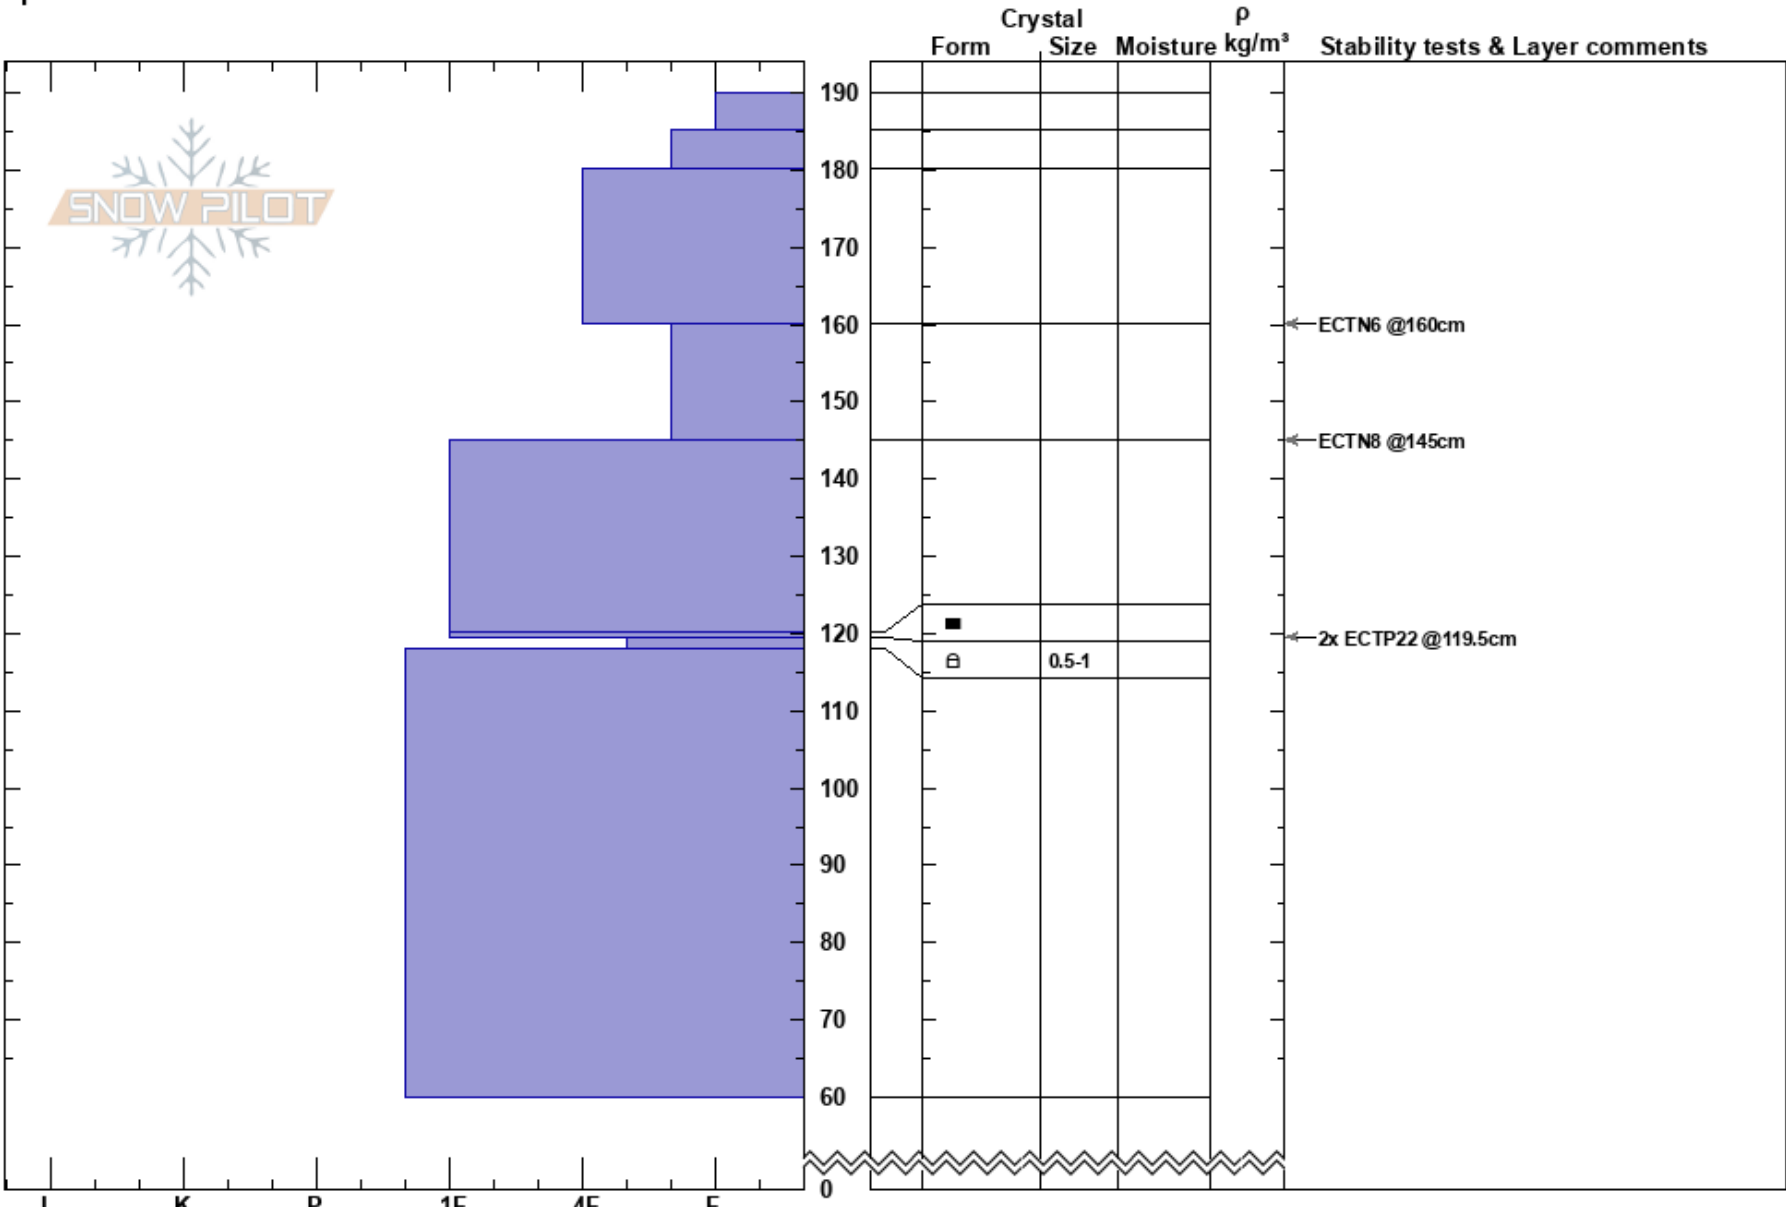

American Fork Canyon  
 Central Wasatch  
 UT  
 Elevation: 7900 ft  
 Aspect: 310°  
 Specifics:

Mark Staples  
 02/28/2023 - 2:30pm  
 Co-ord: 40.52864N, -111.59265W  
 Slope Angle: 29°  
 Wind Loading:

Stability: Fair  
 Air Temperature:  
 Sky Cover:  
 Precipitation:  
 Wind:  
 HS: 190  
 160-145cm: Problematic layer

**Notes:** Breaking trail was really tough with upside down new snow and that was the main red flag.