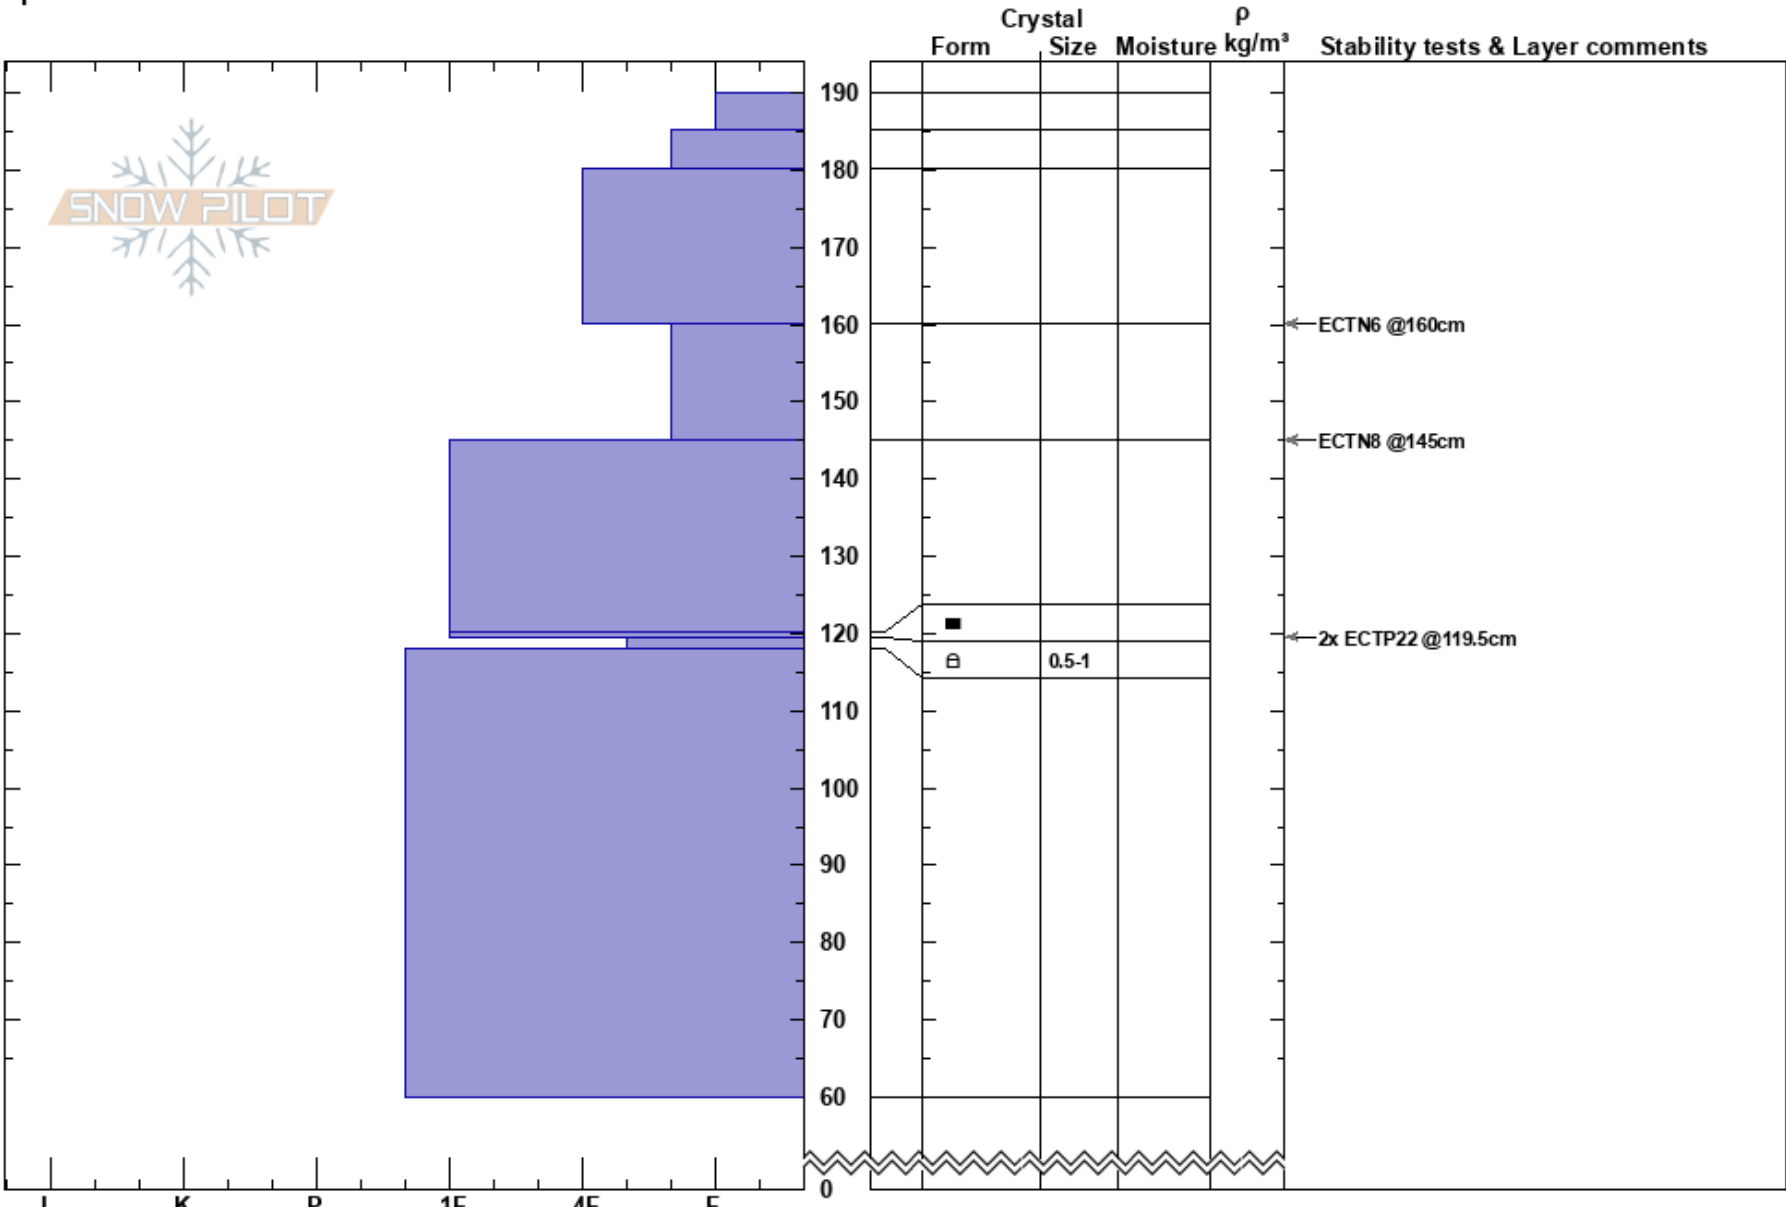

American Fork Canyon  
 Central Wasatch  
 UT  
 Elevation: 7900 ft  
 Aspect: 310°  
 Specifics:

Mark Staples  
 02/28/2023 - 2:30pm  
 Co-ord: 40.52864N, -111.59265W  
 Slope Angle: 29°  
 Wind Loading:

Stability: Fair  
 Air Temperature:  
 Sky Cover:  
 Precipitation:  
 Wind:

HS: 190  
 Layer Notes:  
 160-145cm: Problematic layer

Notes: Breaking trail was really tough with upside down new snow and that was the main red flag.