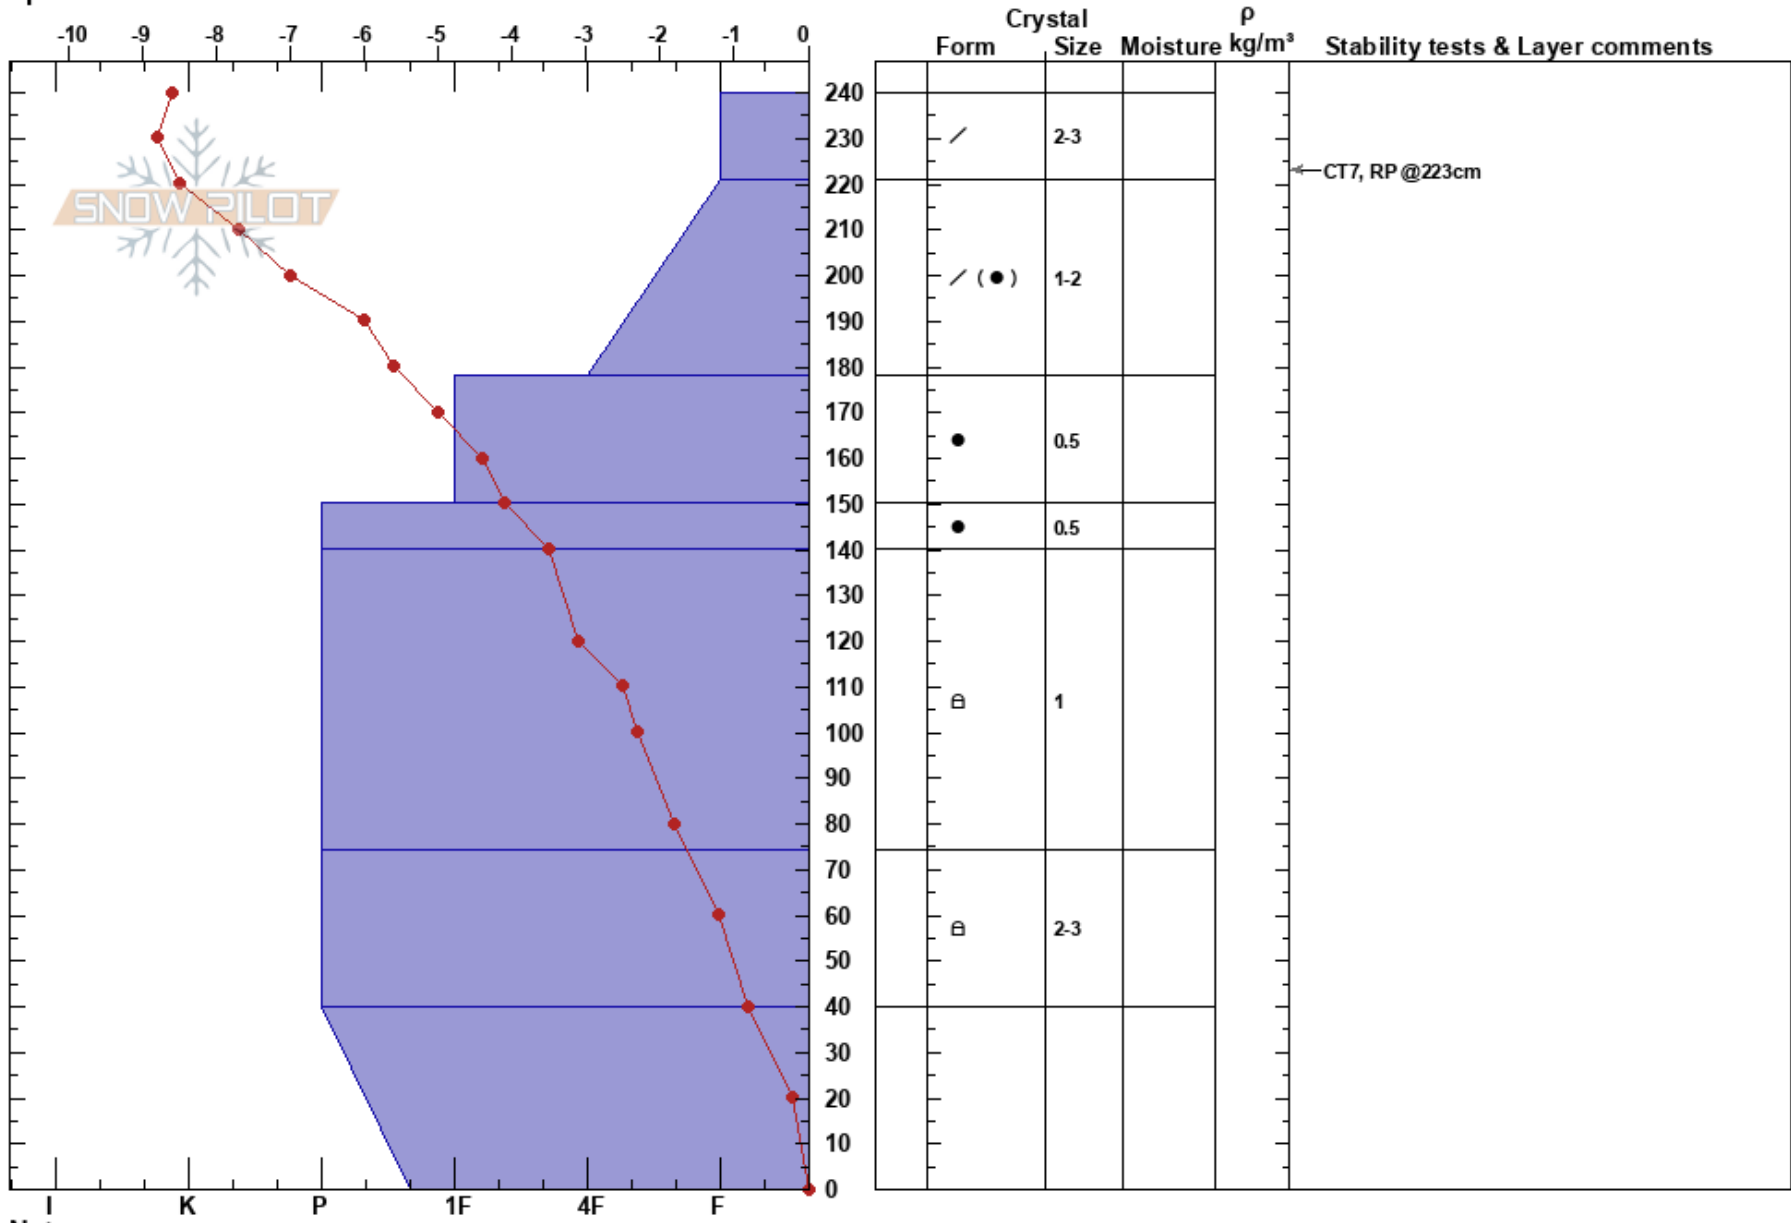

Drive Through
 Rockies
 BC
 Elevation: 1530 m
 Aspect: NE
 Specifics:

Michael Brackenhofer
 28/02/2023 - 09:00
 Co-ord: 52.21886N, -118.38658W
 Slope Angle: 38°
 Wind Loading:

Stability:
 Air Temperature: -8.2°C
 Sky Cover: BKN
 Precipitation: NO
 Wind: Calm

HS:240
 PF: 60
 PS: 40

Layer Notes:

Notes: