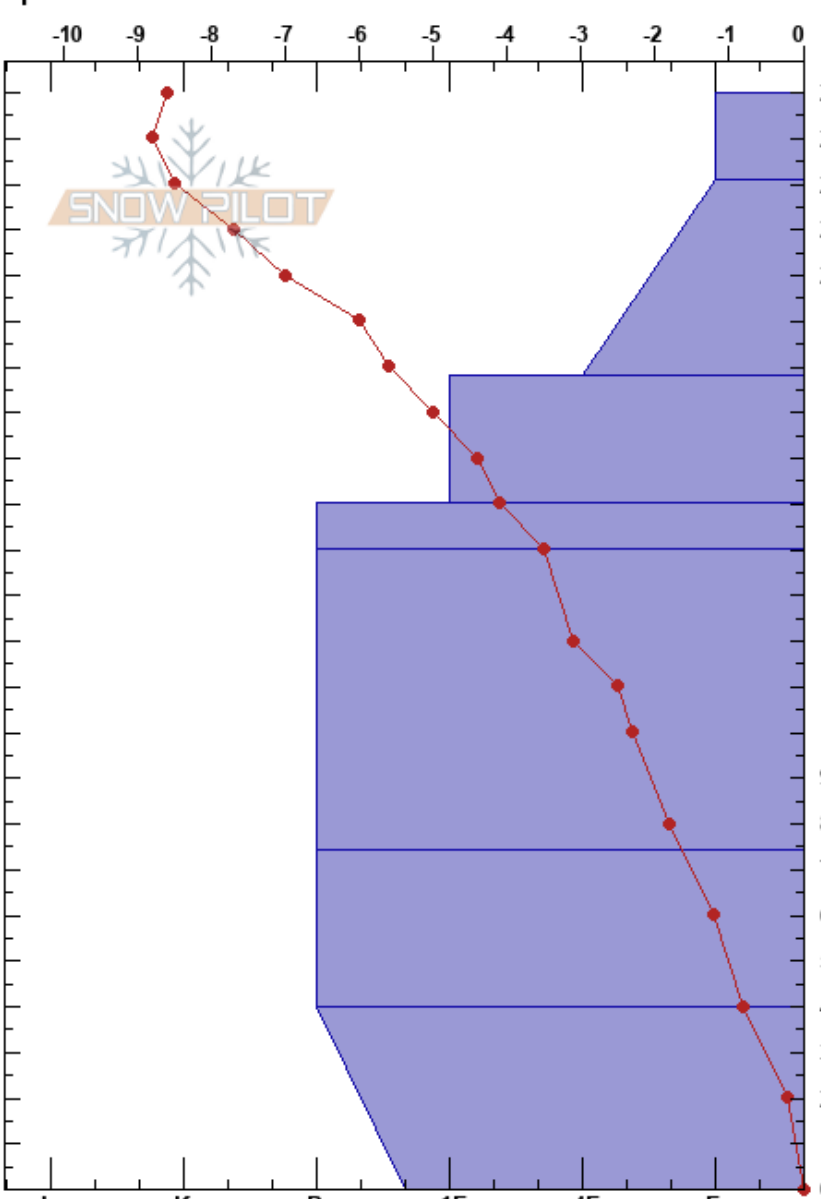

Drive Through
 Rockies
 BC
 Elevation: 1530 m
 Aspect: NE
 Specifics:

Michael Brackenhofer
 28/02/2023 - 09:00
 Co-ord: 52.21886N, -118.38658W
 Slope Angle: 38°
 Wind Loading:

Stability:
 Air Temperature: -8.2°C
 Sky Cover: BKN
 Precipitation: NO
 Wind: Calm

HS:240
 PF: 60
 PS: 40

Layer Notes:

Form	Crystal Size	Moisture	ρ kg/m ³	Stability tests & Layer comments
/	2-3			
/ (•)	1-2			← CT7, RP @ 223cm
•	0.5			
•	0.5			
⊖	1			
⊖	2-3			

Notes: