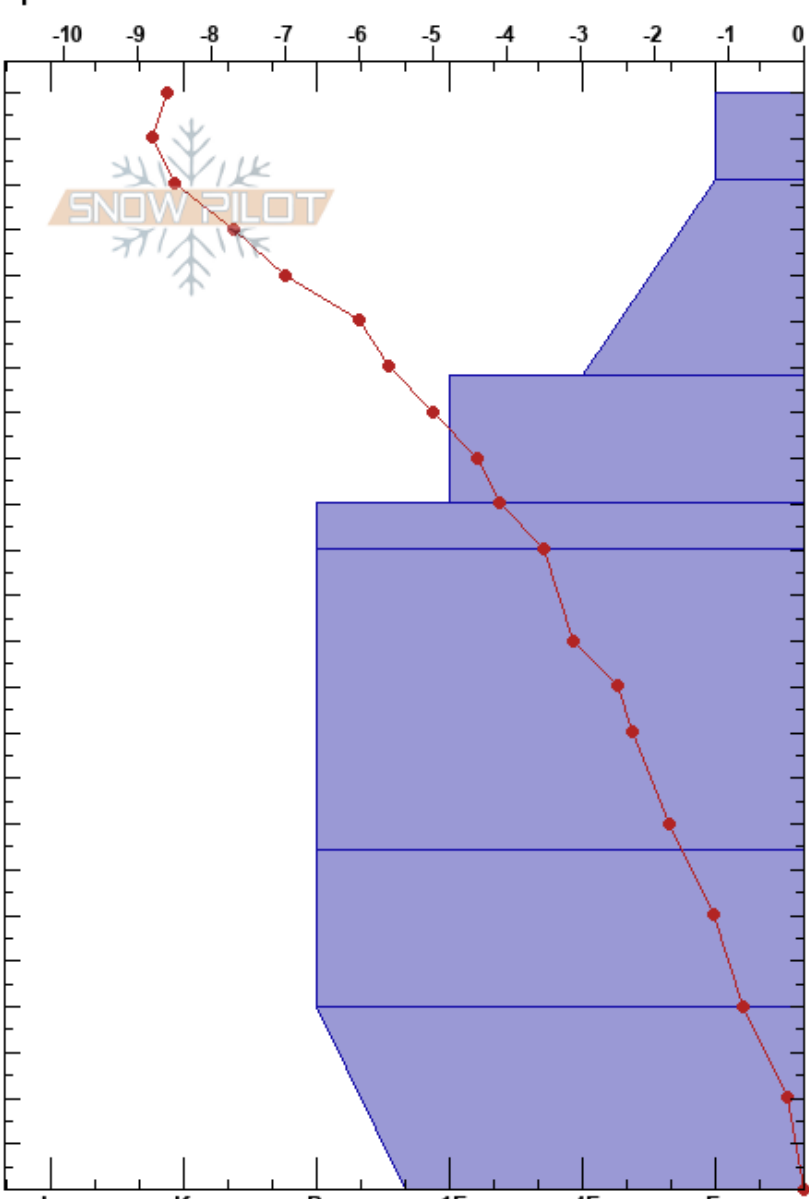

Drive Through
 Rockies
 BC
 Elevation: 1530 m
 Aspect: NE
 Specifics:

Michael Brackenhofer
 28/02/2023 - 09:00
 Co-ord: 52.21886N, -118.38658W
 Slope Angle: 38°
 Wind Loading:

Stability:
 Air Temperature: -8.2°C
 Sky Cover: BKN
 Precipitation: NO
 Wind: Calm

Layer Notes:

HS:240
 PF: 60
 PS: 40

Form	Crystal Size	Moisture	ρ kg/m ³	Stability tests & Layer comments
/	2-3			
/ (•)	1-2			← CT7, RP @ 223cm
•	0.5			
•	0.5			
⊖	1			
⊖	2-3			

Notes: