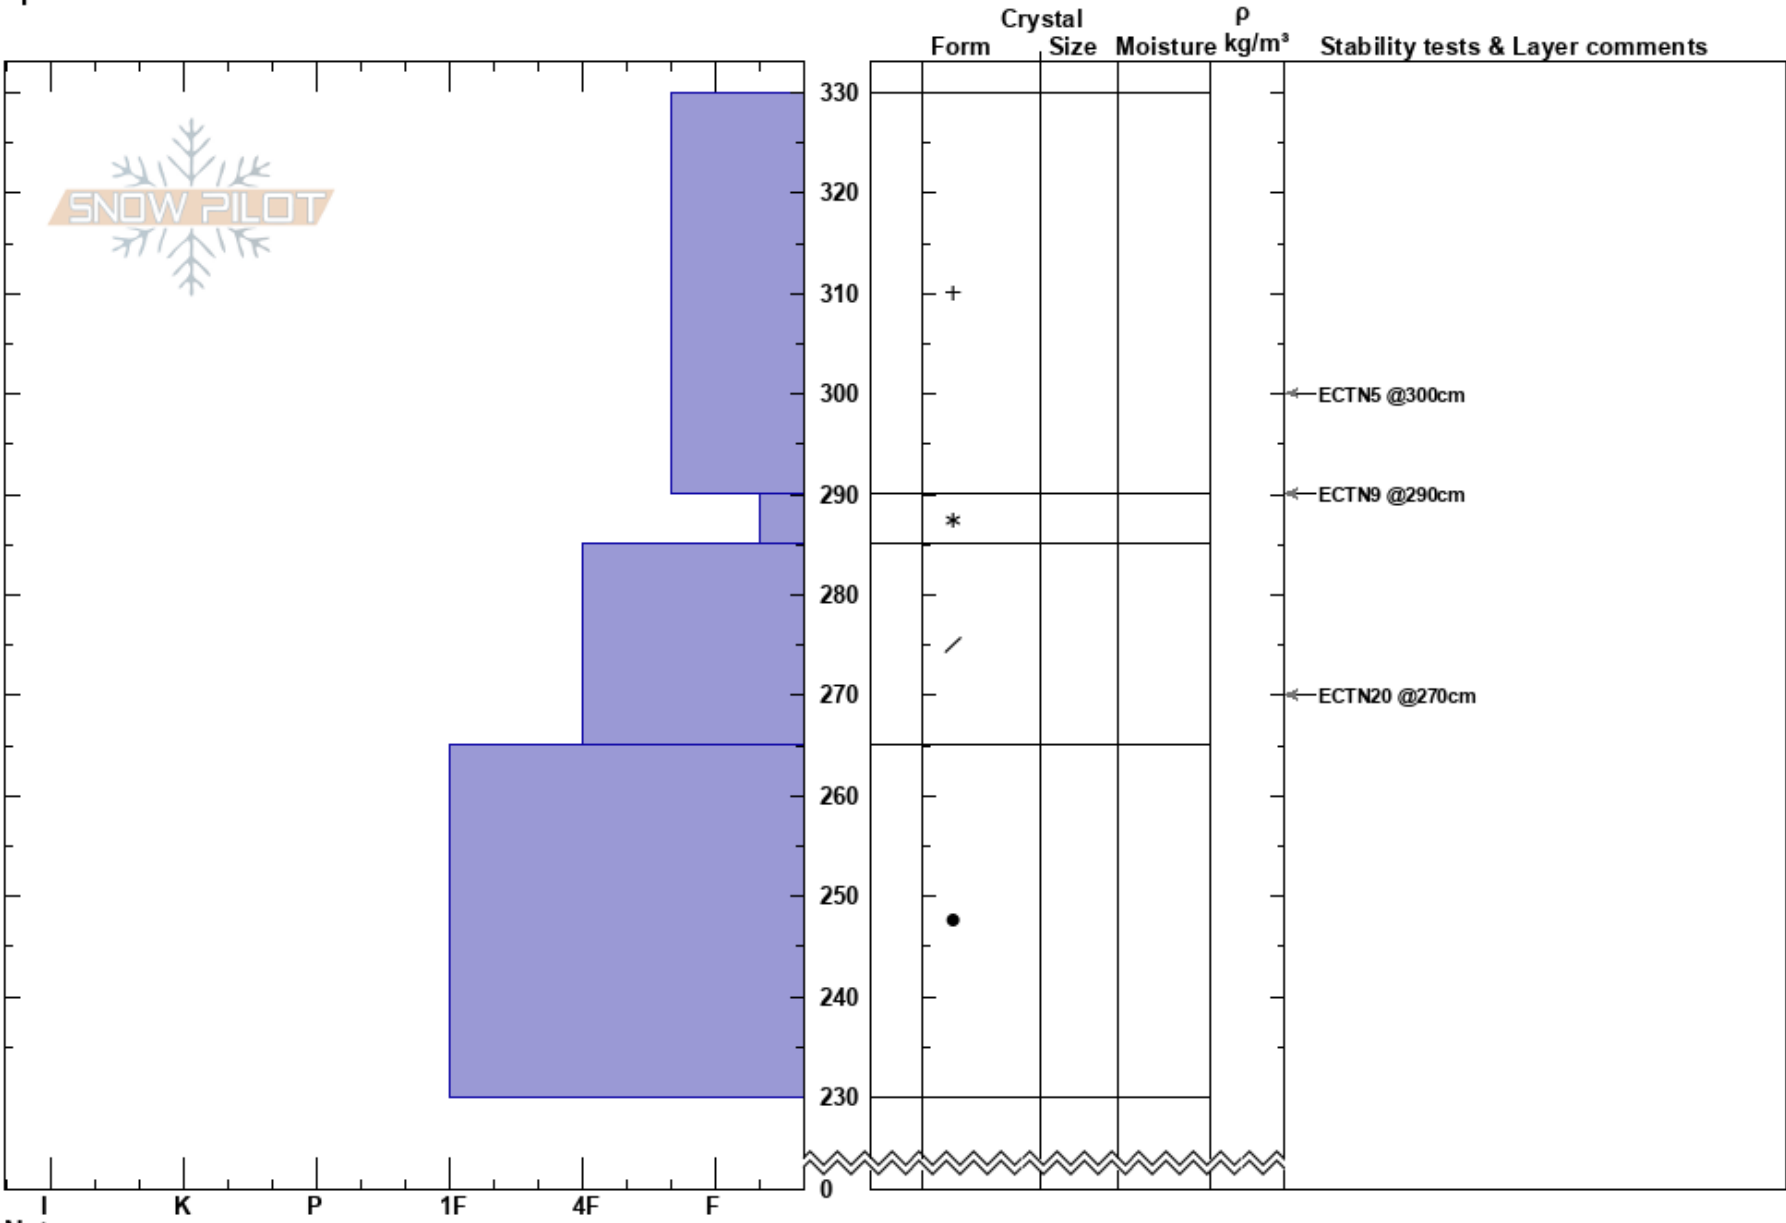

Wimpys
 Teton Range
 WY
 Elevation: 9880 ft
 Aspect: 70°
 Specifics:

Gabrielle Antonioli
 02/28/2023 - 12:00pm
 Co-ord: 43.67118N, -110.80625W
 Slope Angle: 30°
 Wind Loading: yes

Stability:
 Air Temperature:
 Sky Cover: SCT
 Precipitation: S1
 Wind: E

HS:330

Layer Notes:

Notes: